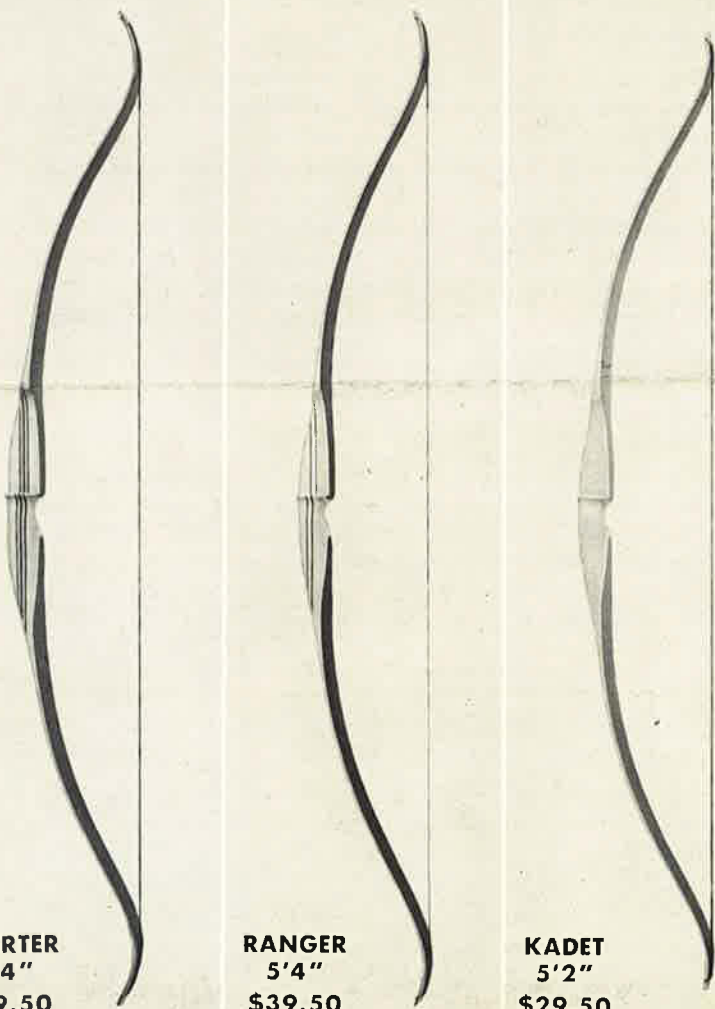

PLEASE ADDRESS ALL ORDERS DIRECT TO:
Root Archery Company
33 Bayley St.
Pawtucket, R. I.

ROOT ARCHERY COMPANY
ROUTE 3
BIG RAPIDS, MICHIGAN

SPORTER
5'4"
$49.50

RANGER
5'4"
$39.50

KADET
5'2"
$29.50