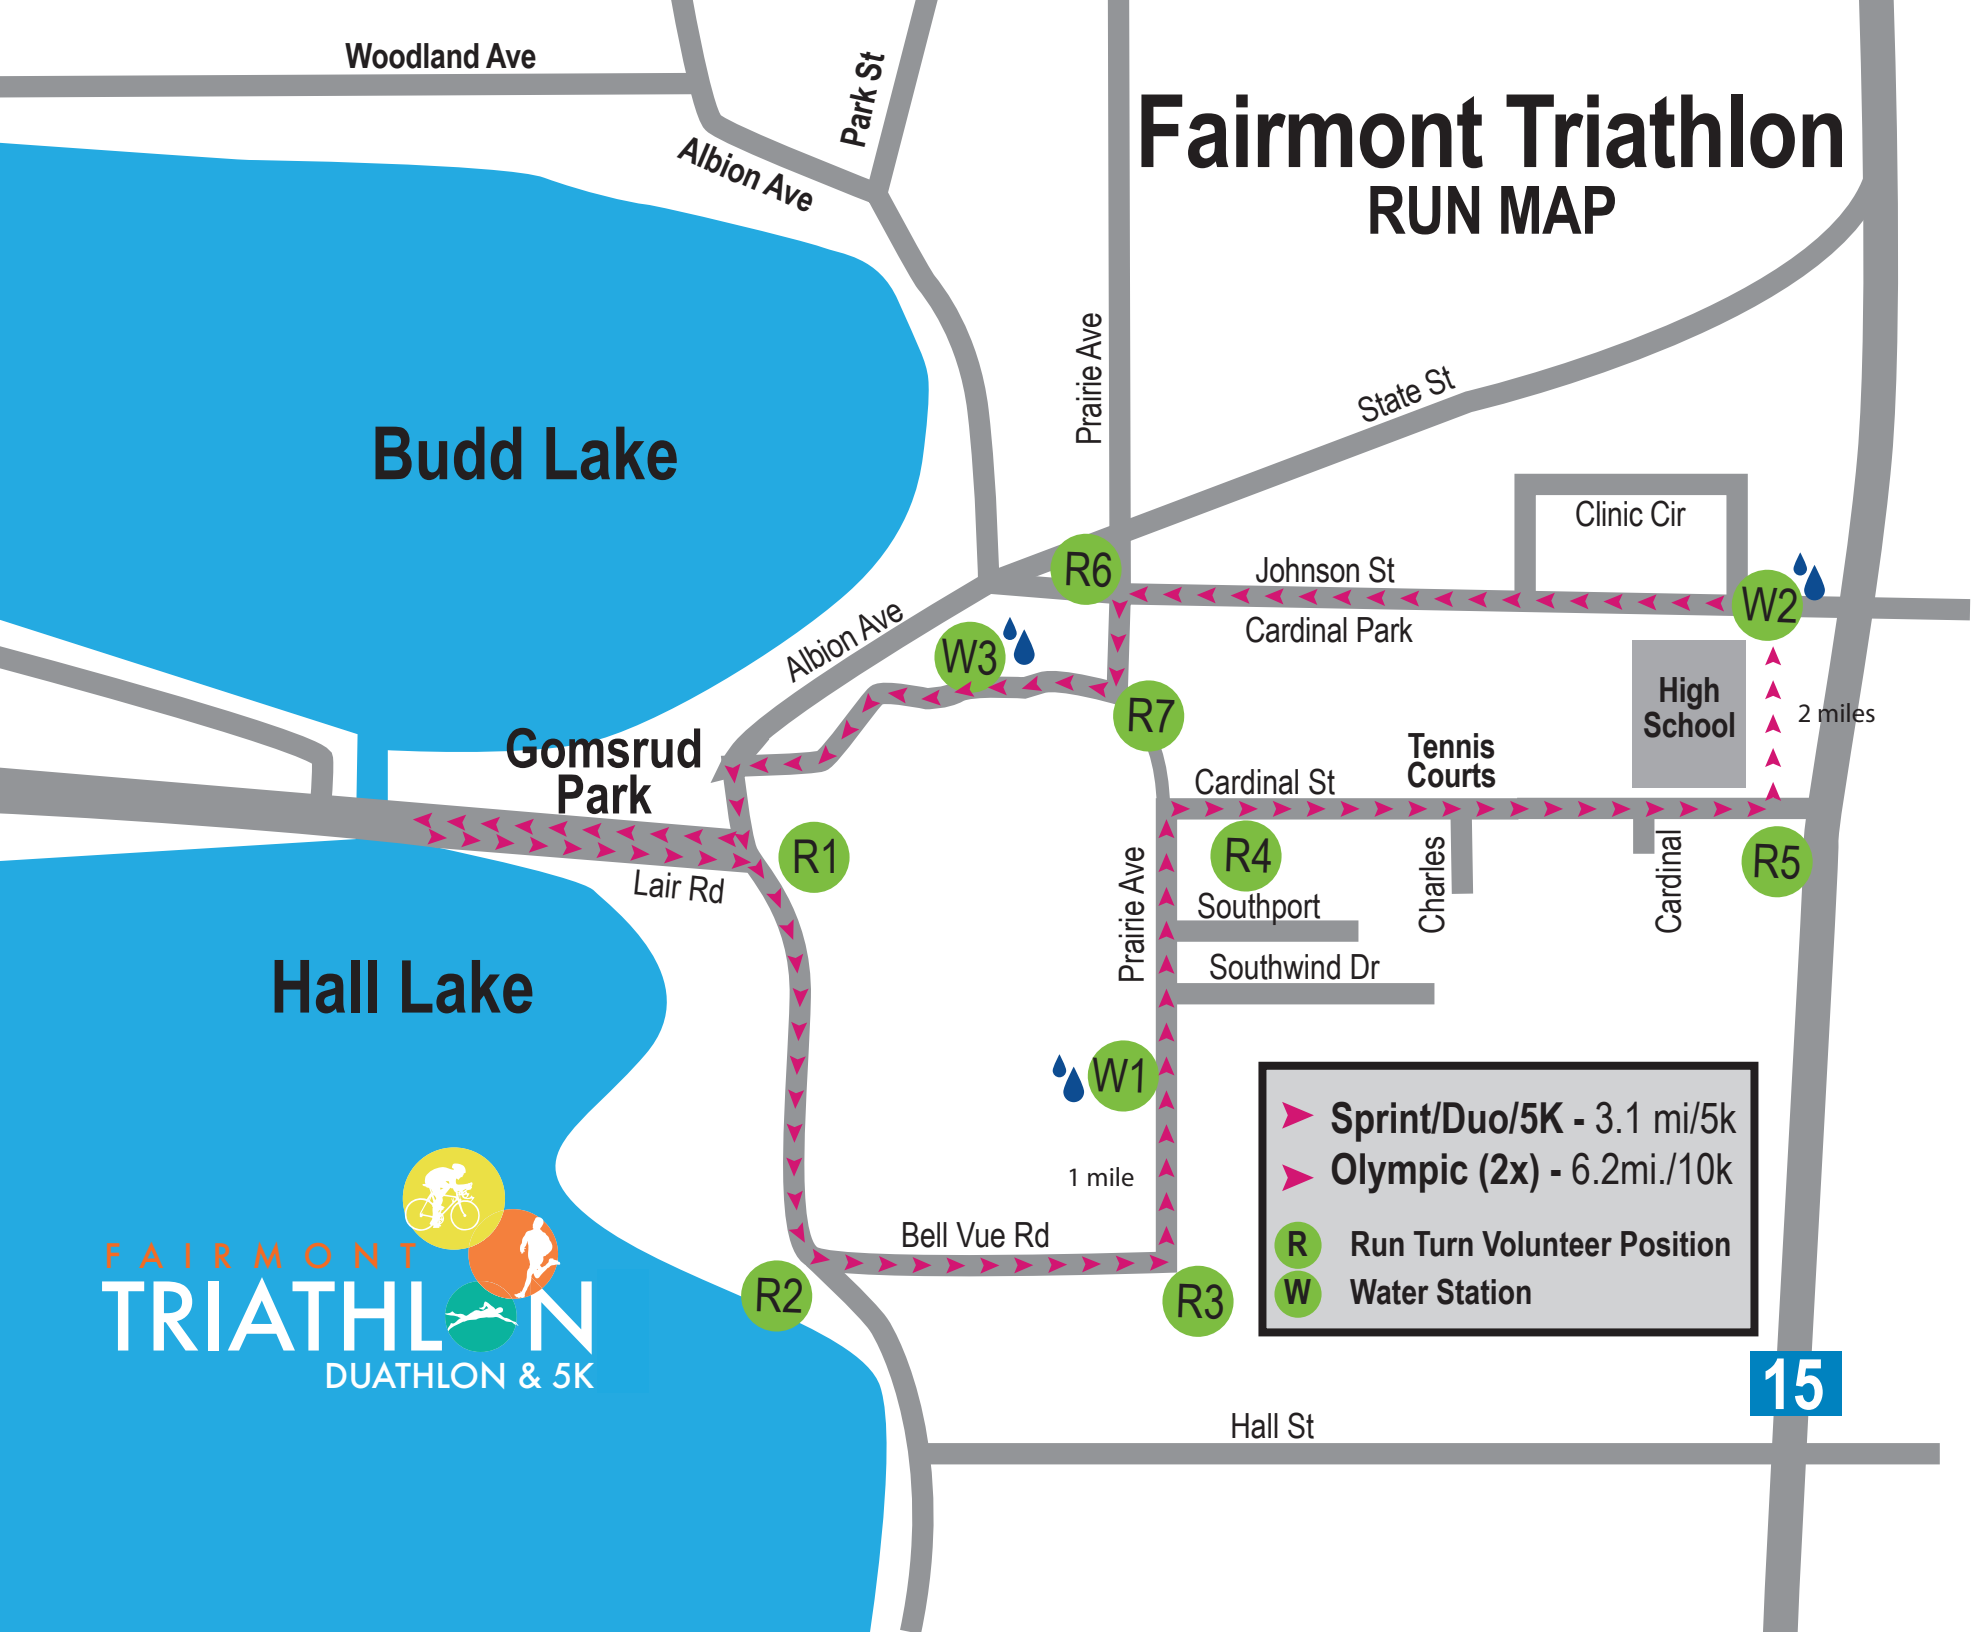

Fairmont Triathlon RUN MAP

Woodland Ave

Albion Ave

Park St

Budd Lake

Prairie Ave

State St

Clinic Cir

High School

2 miles

R1

R4

Southport

Charles

Cardinal

R5

Prairie Ave

Southwind Dr

Hall Lake

W1

1 mile

Bell Vue Rd

R3

	Sprint/Duo/5K - 3.1 mi/5k
	Olympic (2x) - 6.2mi./10k
	Run Turn Volunteer Position
	Water Station

R2

Hall St

15

FAIRMONT
TRIATHLON
DUATHLON & 5K