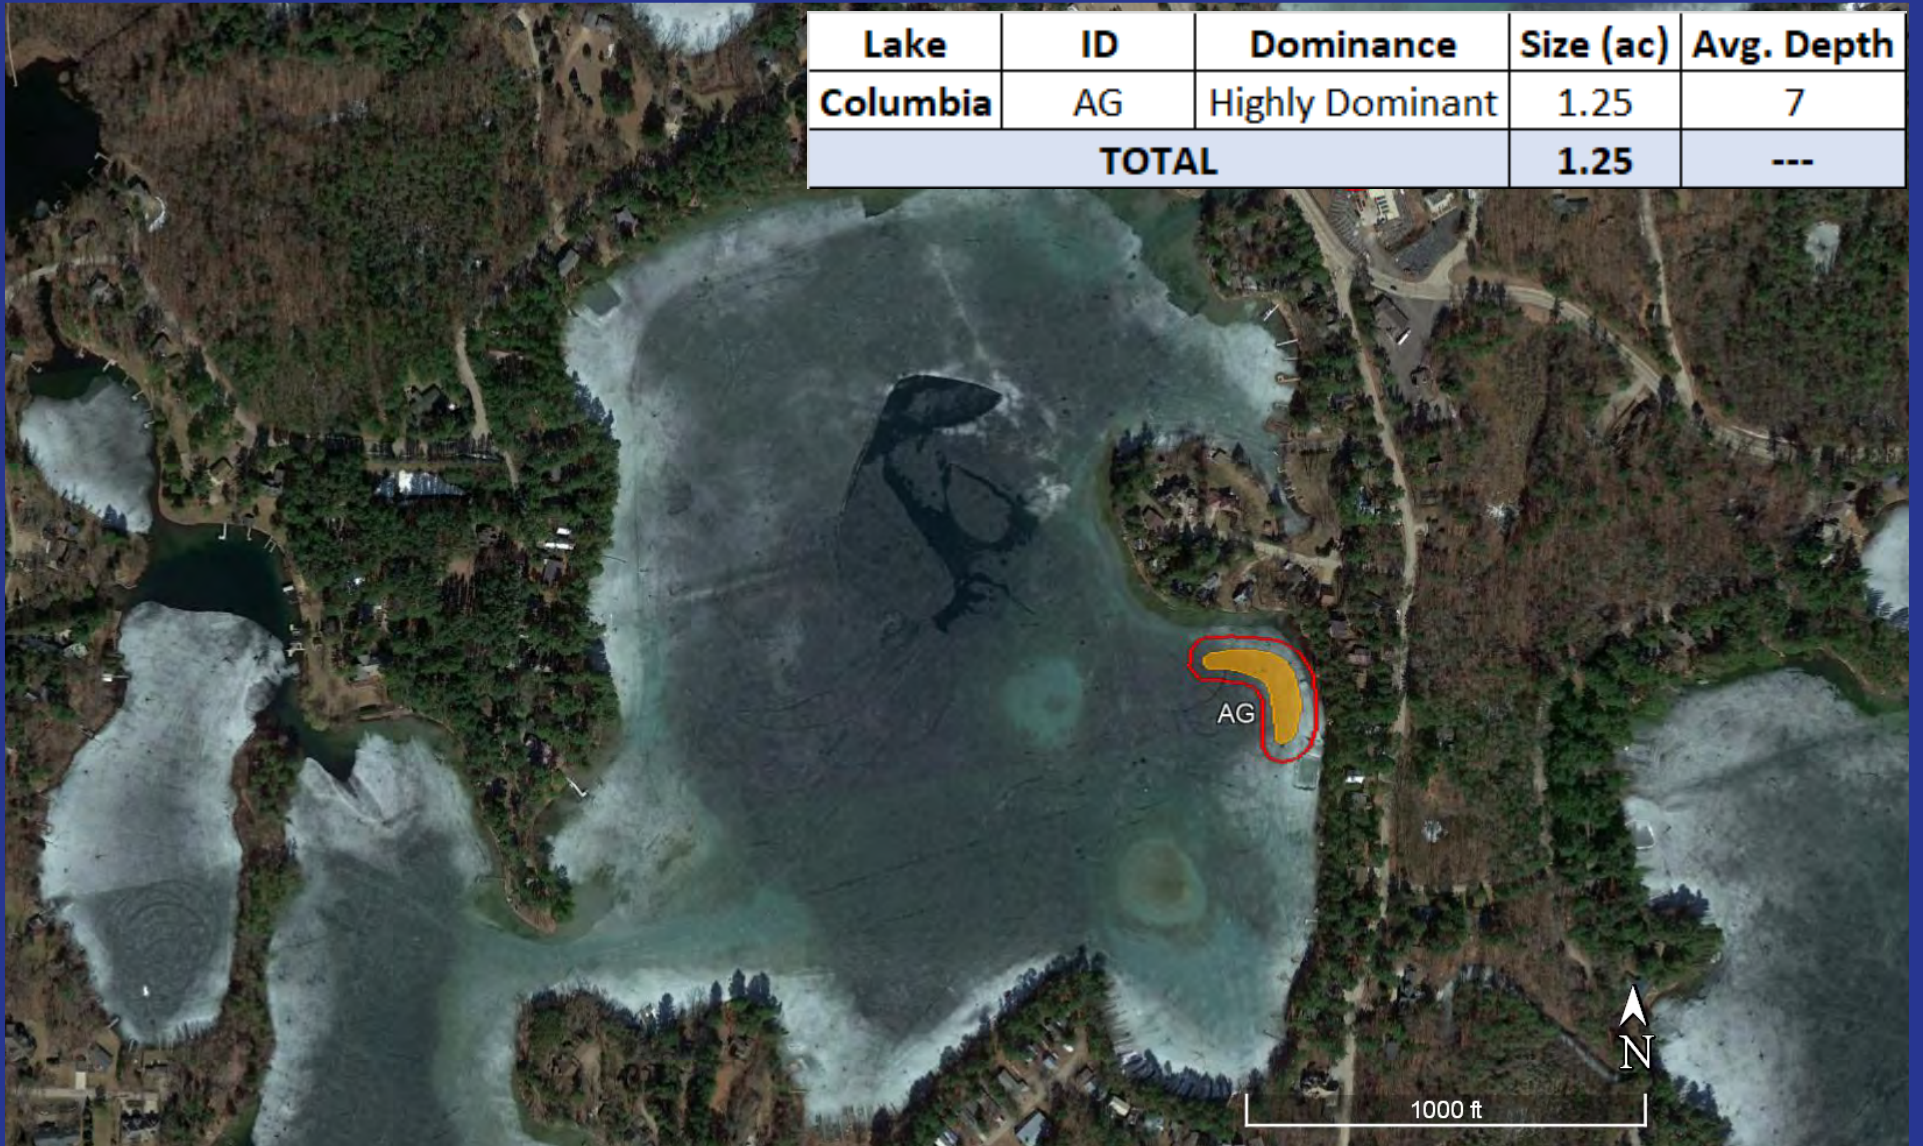

Lake	ID	Dominance	Size (ac)	Avg. Depth
Otter	A	Highly Dominant	0.85	7
	B & C	Dominant	1.4	6.5
TOTAL			2.25	---

Otter Lake - Hybrid Water-milfoil Locations

Lake	ID	Dominance	Size (ac)	Avg. Depth
Rainbow & Sunset	K	Surface Matted	0.75	3.5
	S	Highly Dominant	1.25	7
TOTAL			2	---

Rainbow & Sunset Lakes - HWM Locations

Lake	ID	Dominance	Size (ac)	Avg. Depth
Columbia	AG	Highly Dominant	1.25	7
TOTAL			1.25	---

Columbia Lake - HWM Locations

Lake	ID	Dominance	Size (ac)	Avg. Depth
Miner	AO	Surface Matted	2.39	7
TOTAL			2.39	---

Miner Lake - Hybrid Water-milfoil Locations