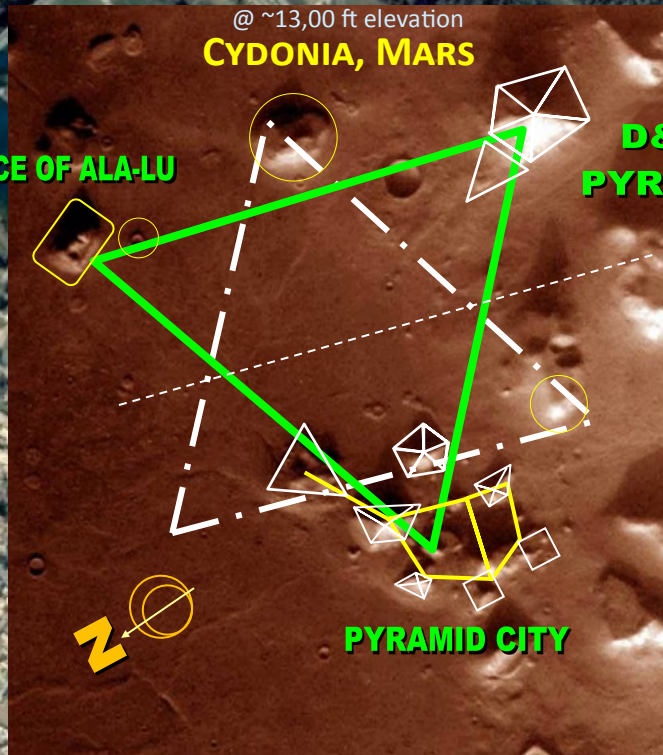

THE MARTIAN MOTIF PLEIADIAN PATTERN

NINEVEH, ANCIENT ASSYRIA

CYDONIA, MARS

'GODS OF WAR'

MARTIAN PATTERN

40°44'33.60N 09°27'40.29W

@ ~13,00 ft elevation

CYDONIA, MARS