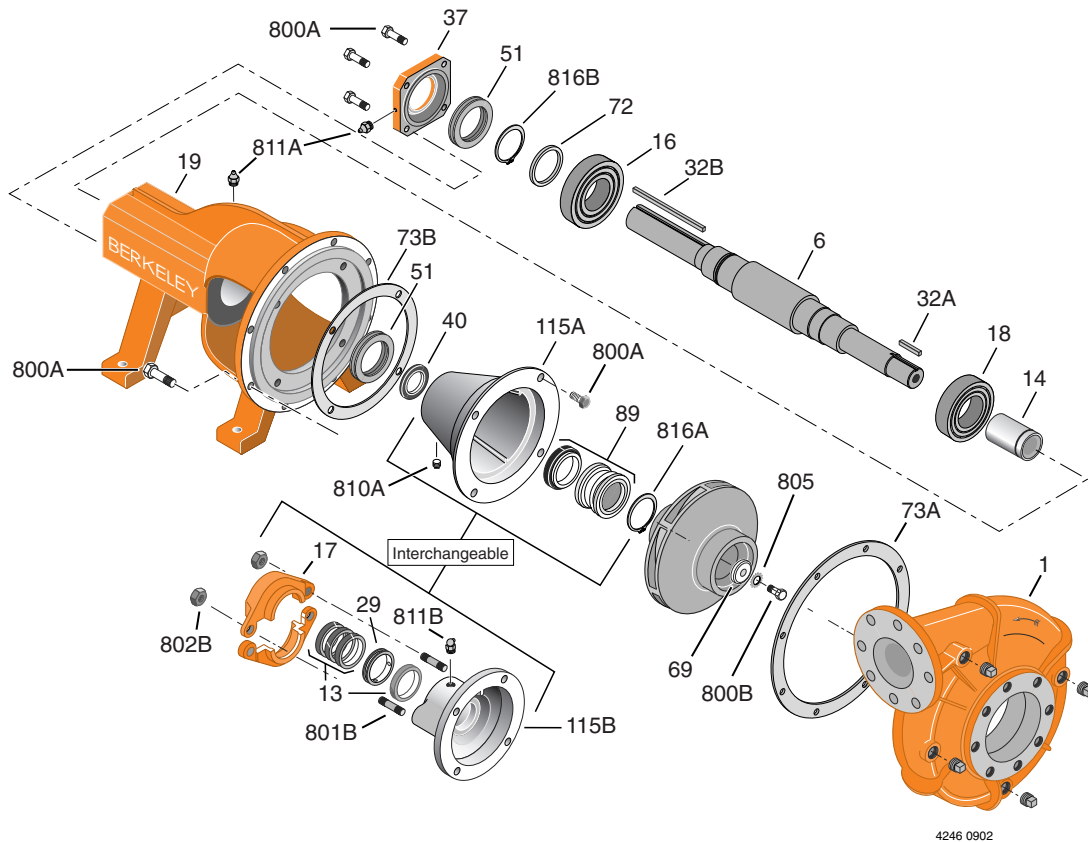

TYPE "B" SINGLE STAGE CENTRIFUGAL PUMP Bearing Frame Mount

Section	FM
Page	130.8
Date	January 1, 2004
Supersedes 7/1/02	

B3ZRM(S)

4246 0902

B3ZR Common Parts Groups Repair Parts List

Item No.	Part Description	Part Number
6	Shaft	M12338
14	1-3/8 ID x 1-3/4 OD Shaft Sleeve	M12422
16	Single Row Ball Bearing	S13395
18	Ball Bearing	S13397
19	Bracket	M12332
32A	Shaft Key, 1/4" Sq. x 2-1/4" Lg. - Impeller	S23677
32B	Shaft Key, 3/8" Sq. x 2-1/4" Lg.	S23941
37	Bearing Cap	M12335
40	Water Slinger	S10964
51	Grease Seal (2 Req.)	M12337
69	Lock Washer	S06319
72	Thrust Ring	S06519
73A	Volute Gasket	S05126
73B	Balance Ring Gasket	S09943
800A	3/8-16 x 1" Lg. Hex Hd Capscrew (16 Req.)	S26826
800B	1/2-13 X 1" Lg Hex Hd. Capscrew	S23619
805	Lock Washer	S23038
811A	Grease Fitting (2 Req.)	S23700
816B	External Retaining Ring	S23016

Packing Components

Item No.	Part Description	Part Number
13	Packing Ring Set	S13435
17	Split Packing Gland Set	B82470
29	Lantern Ring	S19200
115B	Packing Housing	M12334
801B	3/8-16NC x 2-1/2" Lg Stud (2 Req.)	S04438
802B	3/8-16 Hex Nut (2 Req.)	S23343
811B	1/8 MPT x 90° Grease Fitting	S23702

Seal Components

Item No.	Part Description	Part Number
89	1-3/4" Mechanical Shaft Seal	S32015
115A	Mechanical Seal Housing	M12333
810A	1/8" NPT Sq. Hd. Pipe Plug	S23714
816A	External Retaining Ring	S16767

Refer to following page for model specific repair parts listing.