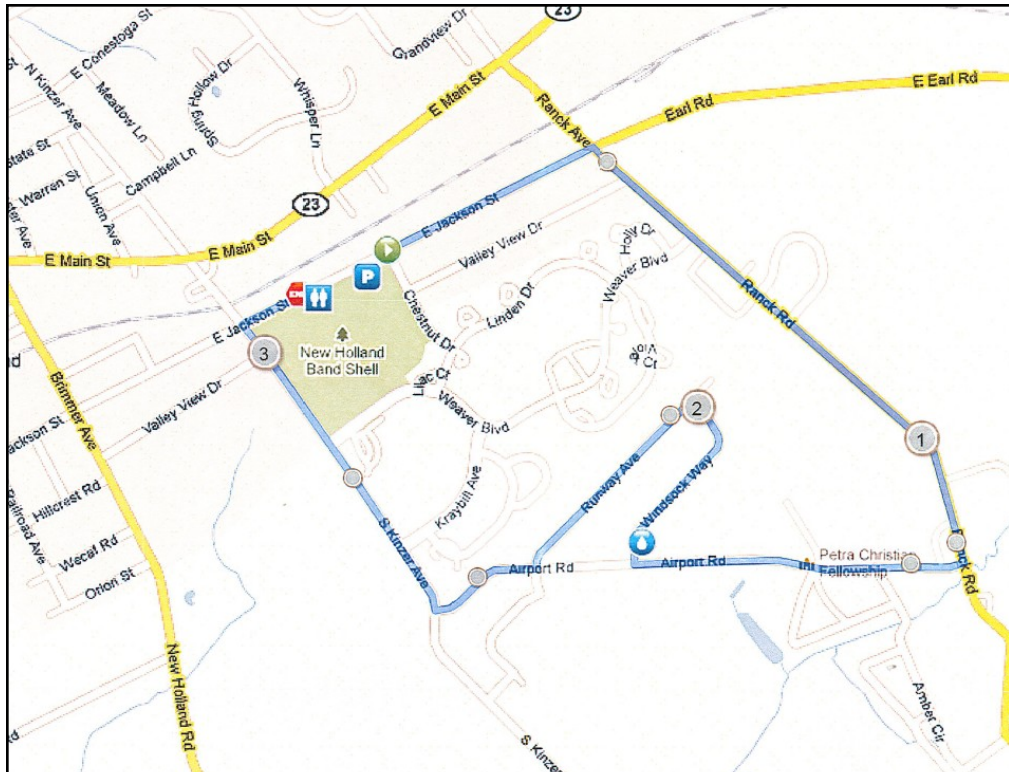

New Holland Farmer's 5k Course

5k Route:

Starting line is at intersection of Jackson and Chestnut Streets

Head East on Jackson St. to Ranck Rd

- ➡ Right onto Ranck Rd.
- ➡ Right onto Airport Rd
- ➡ Right onto Windsock Way
- ⬅ Left onto Runway Ave
- ➡ Right on Airport Rd
- ➡ Right onto South Kinzer Ave
- ➡ Right onto Jackson St to Park

Finish line at bathroom house as you pass the hockey/soccer rink

1/2 Mile Kids Route:

The start/finish line is the finish line of the 5k race.

Head East on Jackson St. towards Ranck Rd

- ↪ The turn around point is 1/4 mile east on Jackson Street