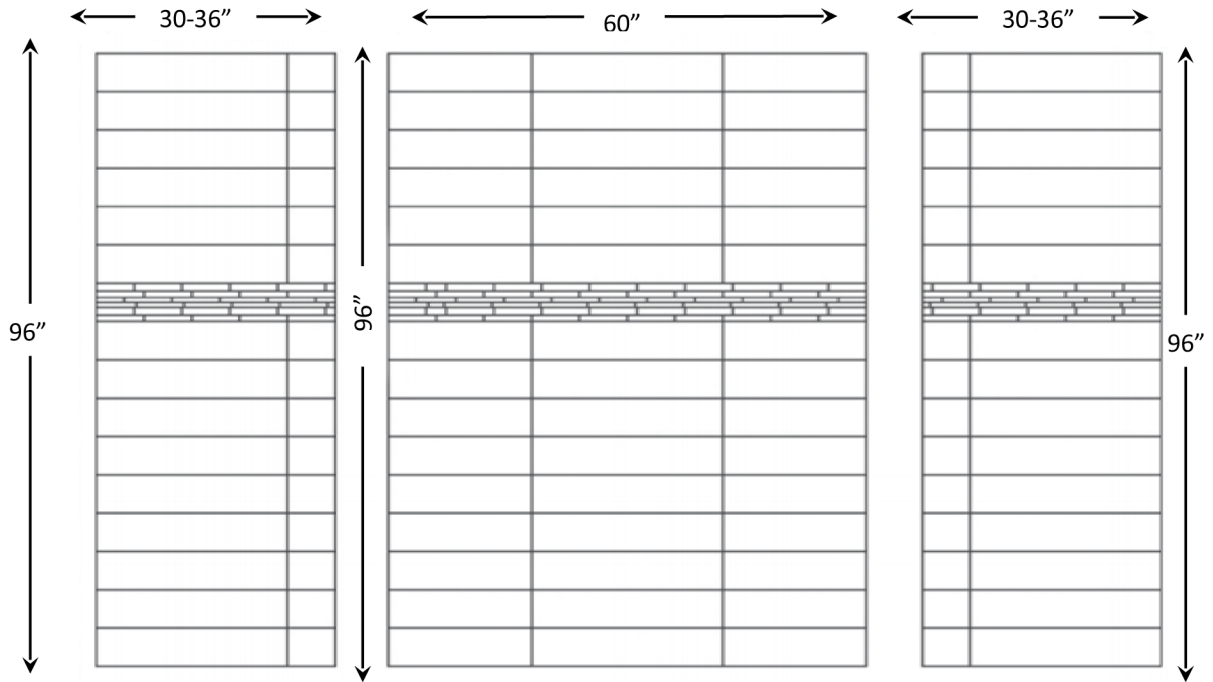

SS-5300

Standard Features:

- Individual brick size 6" x 24" (15 x 61 cm)
- Stacked detail.
- Up to 96" (244 cm) Max height.
- Back Wall: 60" (152 cm) Max width.
- Side Walls: Up to 36" (91 cm) Max width.
- ¼ Nominal thickness.
- Matte Finish.

Optional Accesories:

- 2 x 1 ½" x up to 96" Trim Strips
- 2 x ¾" x up to 96" Trim Strips
- Soap Dishes
- Shampoo Shelves
- Foot Rests
- Accesorie ledge

www.ffeinternational.ca

660 Mgr Dubois, Suite 100, Saint-Jérôme, Québec J7Y 3L8