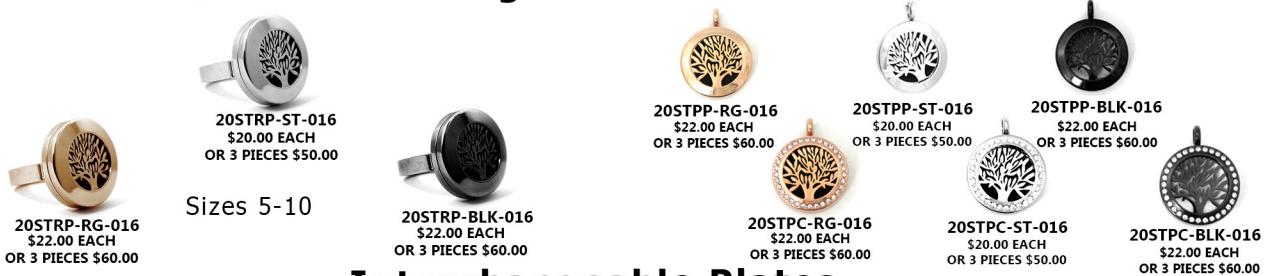

STBP-BLK-016

STSLP-BLK-016
\$22.00 EACH
OR 3 PIECES \$60.00

Gold Rose
\$22.00 EACH
OR 3 PIECES \$60.00

Stainless Steel
\$20.00 EACH
OR 3 PIECES \$50.00

Black
\$22.00 EACH
OR 3 PIECES \$60.00

STSLP-ST-016
\$20.00 EACH
OR 3 PIECES \$50.00

STSLP-RG-016
\$22.00 EACH
OR 3 PIECES \$60.00

SIDE VIEW
SLIDE ONLY
(No Leather Band)

STBC-RG-016

STBC-ST-016

STBC-BLK-016

STPC-RG-016

STPC-ST-016

STPC-BLK-016

Optional Step 3: Purchase a 2nd. or 3rd. Interchangeable Plate Design

20mm Twist Rings & 20mm Twist Pendant

20STRP-RG-016
\$22.00 EACH
OR 3 PIECES \$60.00

Sizes 5-10

20STRP-ST-016
\$20.00 EACH
OR 3 PIECES \$50.00

20STPC-ST-016
\$20.00 EACH
OR 3 PIECES \$50.00

20STPC-BLK-016
\$22.00 EACH
OR 3 PIECES \$60.00

Interchangeable Plates

Please remember to note, the size of the interchangeable plate when ordering so they match either the 25mm bracelets and 25mm pendants or the 20mm Rings & 20mm Pendants. All of the plates are available in both sizes in all finish colors.