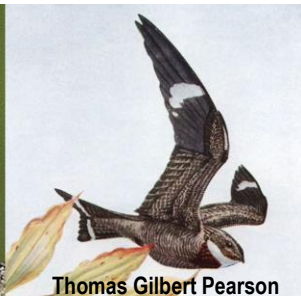

Bear Golden Retriever

Duncan Wright

Duncan Wright

LEAST TERN *Sterna antillarum*

SOOTY TERN *Sterna fuscata*

PICTURE GUIDE TO BIRDS OF GLOVER'S REEF ATOLL

Mike Baird

savannahgrandfather

ROYAL TERN
Sterna maxima

Alex Tilley

Alex Tilley

WHITE-CROWNED PIGEON
Patagioenas leucocephala

J. Folmer

Jim Conrad

WHITE-WINGED DOVE
Zenaida asiatica

Mdf

Elon Howard Eaton

YELLOW-BILLED CUCKOO *Coccyzus americanus*

leppyone

© Vincent P. Lucas

Thomas Gilbert Pearson

COMMON NIGHTHAWK *Chordeiles minor*

NPS © Ron Austing

Bob Hines