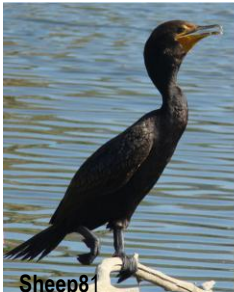

PICTURE GUIDE TO BIRDS OF GLOVER'S REEF ATOLL

Marion Schneider

Marion Schneider

WHITE-TAILED TROPICBIRD
Phaethon lepturus

Alan D. Wilson

John Mosesso Jr.

BROWN PELICAN *Pelecanus occidentalis*

Aviceda

Muriel Gottrop

BROWN BOOBY *Sula leucogaster*

Roy & Danielle

Roger Zenner

RED-FOOTED BOOBY *Sula sula*

Sheep81

Patrick Coin

DOUBLE-CRESTED CORMORANT
Phalacrocorax auritus

Matt Edmonds

MAGNIFICENT FRIGATEBIRD
Fregata magnificens

Balabiot

Andreas Trepte

Lukasz Lukasik

GREAT EGRET *Ardea alba*

Alan D. Wilson

GREAT BLUE HERON
Ardea herodias