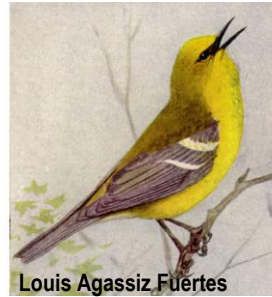

Derek Bakken

Steve Maslowski

AMERICAN REDSTART
Setophaga ruticilla

Lilac Breasted

Roller

Louis Agassiz Fuertes

GOLDEN-WINGED WARBLER
Vermivora chrysoptera

Jerry Oldenettel

TENNESSEE WARBLER *Vermivora peregrine*

Gerry Dewaghe

Louis Agassiz Fuertes

BLUE-WINGED WARBLER
Vermivora pinus

Wwsig

Lilac Breasted Roller

HOODED WARBLER *Wilsonia citrina*

Louis Agassiz Fuertes