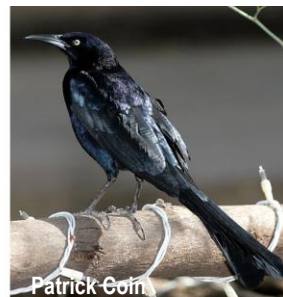

David Brezinski

BALTIMORE ORIOLE *Icterus galbula*

Dave Menke

Badjoby

dominic

sheronj

David Jensen

ORCHARD ORIOLE *Icterus spurius*

Patrick Cojn

Michael L. Baird

GREAT-TAILED GRACKLE
Quiscalus mexicanus

PICTURE GUIDE TO BIRDS OF GLOVER'S REEF ATOLL

leppyone Steve Maslowski
SCARLET TANAGER *Piranga olivacea*

Male female
D. Sherony Ali Iyob
SUMMER TANAGER *Piranga rubra*