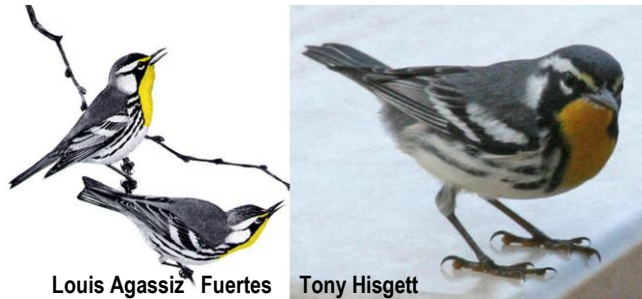

Pterzian Louis Agassiz Fuertes John Harrison
YELLOW-RUMPED WARBLER
Dendroica coronate