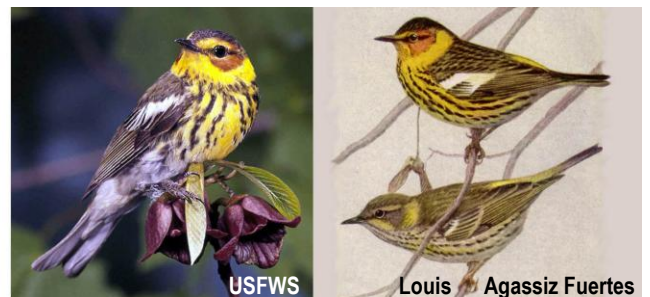

Louis Agassiz Fuertes Brian McClure
MAGNOLIA WARBLER *Dendroica magnolia*

Matthew Hoelscher Wolfgang Wander
PALM WARBLER *Dendroica palmarum*

Louis Agassiz Fuertes Mdf
CHESTNUT-SIDED WARBLER
Dendroica pensylvanica

Alex Vargas Kent Nickell
MANGROVE WARBLER
Dendroica petechia erithachorides

Mdf Louis Agassiz Fuertes
YELLOW WARBLER *Dendroica petechia*

USFWS Louis Agassiz Fuertes
CAPE MAY WARBLER
Dendroica tigrina

PICTURE GUIDE TO BIRDS OF GLOVER'S REEF ATOLL