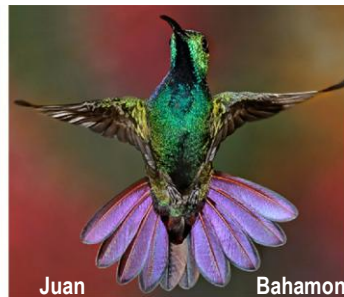

Elon Howard Eaton

YELLOW-BILLED CUCKOO *Coccyzus americanus*

leppyone

© Vincent P. Lucas

Thomas Gilbert Pearson

COMMON NIGHTHAWK *Chordeiles minor*

NPS © Ron Austing

Bob Hines

CHIMNEY SWIFT
Chaetura pelagica

birdphotos.com

Dominik Hofer

RUFOS-TAILED HUMMINGBIRD
Amazilia tzacatl

Juan

Bahamon

GREEN-BREASTED MANGO
Anthracothorax prevostii prevostii

© Brad Weinert