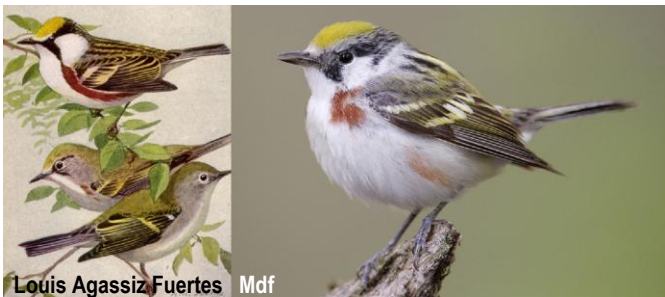

Louis Agassiz

BAY-BREADED WARBLER
Dendroica castanea

Mdf

Mdf

CERULEAN WARBLER *Dendroica cerulea*

Brian Small

PICTURE GUIDE TO BIRDS OF GLOVER'S REEF ATOLL

Pterzian Louis Agassiz Fuertes John Harrison
YELLOW-RUMPED WARBLER
Dendroica coronate

Steve Maslowski Wolfgang Wander
PRAIRIE WARBLER *Dendroica discolor*

Louis Agassiz Fuertes Tony Hisgett
YELLOW-THROATED WARBLER
Dendroica dominica

Louis Agassiz Fuertes Mdf
BLACKBURNIAN WARBLER *Dendroica fusca*

Louis Agassiz Fuertes Brian McClure
MAGNOLIA WARBLER *Dendroica magnolia*

Matthew Hoelscher Wolfgang Wander
PALM WARBLER *Dendroica palmarum*

Louis Agassiz Fuertes Mdf
CHESTNUT-SIDED WARBLER
Dendroica pensylvanica