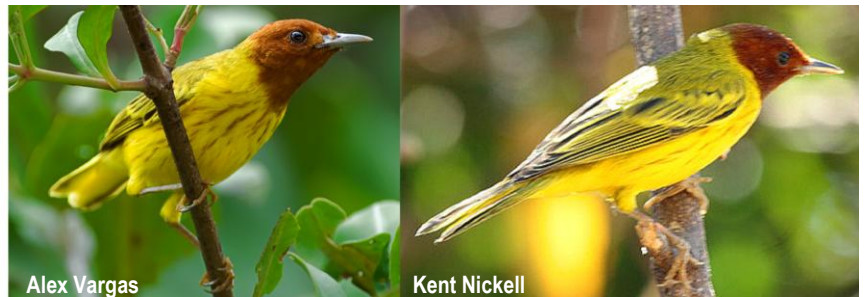

Louis Agassiz Fuertes Brian McClure
MAGNOLIA WARBLER *Dendroica magnolia*

Matthew Hoelscher Wolfgang Wander
PALM WARBLER *Dendroica palmarum*