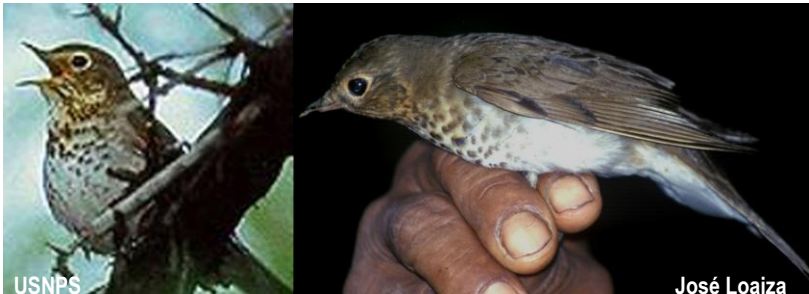

PILEATED FLYCATCHER *Xenotriccus mexicanus*

Beentree

Malene Thyssen

BARN SWALLOW *Hirundo rustica*

Thermos

JJ Cadiz

Dori

PURPLE MARTIN *Progne subis*

PICTURE GUIDE TO BIRDS OF GLOVER'S REEF ATOLL

Axel Strauss Naumann
BANK SWALLOW *Riparia riparia*

Jerry Oldenettel © Arthur Grosset
**SOUTHERN ROUGH-WINGED SWALLOW
*Stelgidopteryx ruficollis***

Mdf Walter Siegmund
TREE SWALLOW *Tachycineta bicolor*

W. Wander Mwanner
GRAY CATBIRD *Dumetella carolinensis*

Ltshears Lee Karney
HERMIT THRUSH *Catharus guttatus*

USFWS Mark Catesby
GRAY-CHEEKED THRUSH *Catharus minimus*

USNPS José Loaiza
SWAINSON'S THRUSH *Catharus ustulatus*