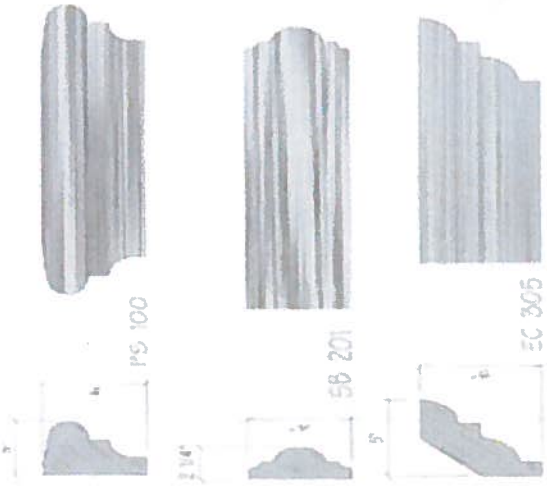

550 INDUSTRIAL DR., STE 100

GALT, CA 95632

209-745-2387 FAX 745-5894

WWW.CARSONSCOATINGS.COM

PRESENTING THE WINNING COMBINATION FOR YOUR PROJECT

Carson's Coatings

Acrylics~Moldings~Columns~ Shutters

www.carsoncoatings.com