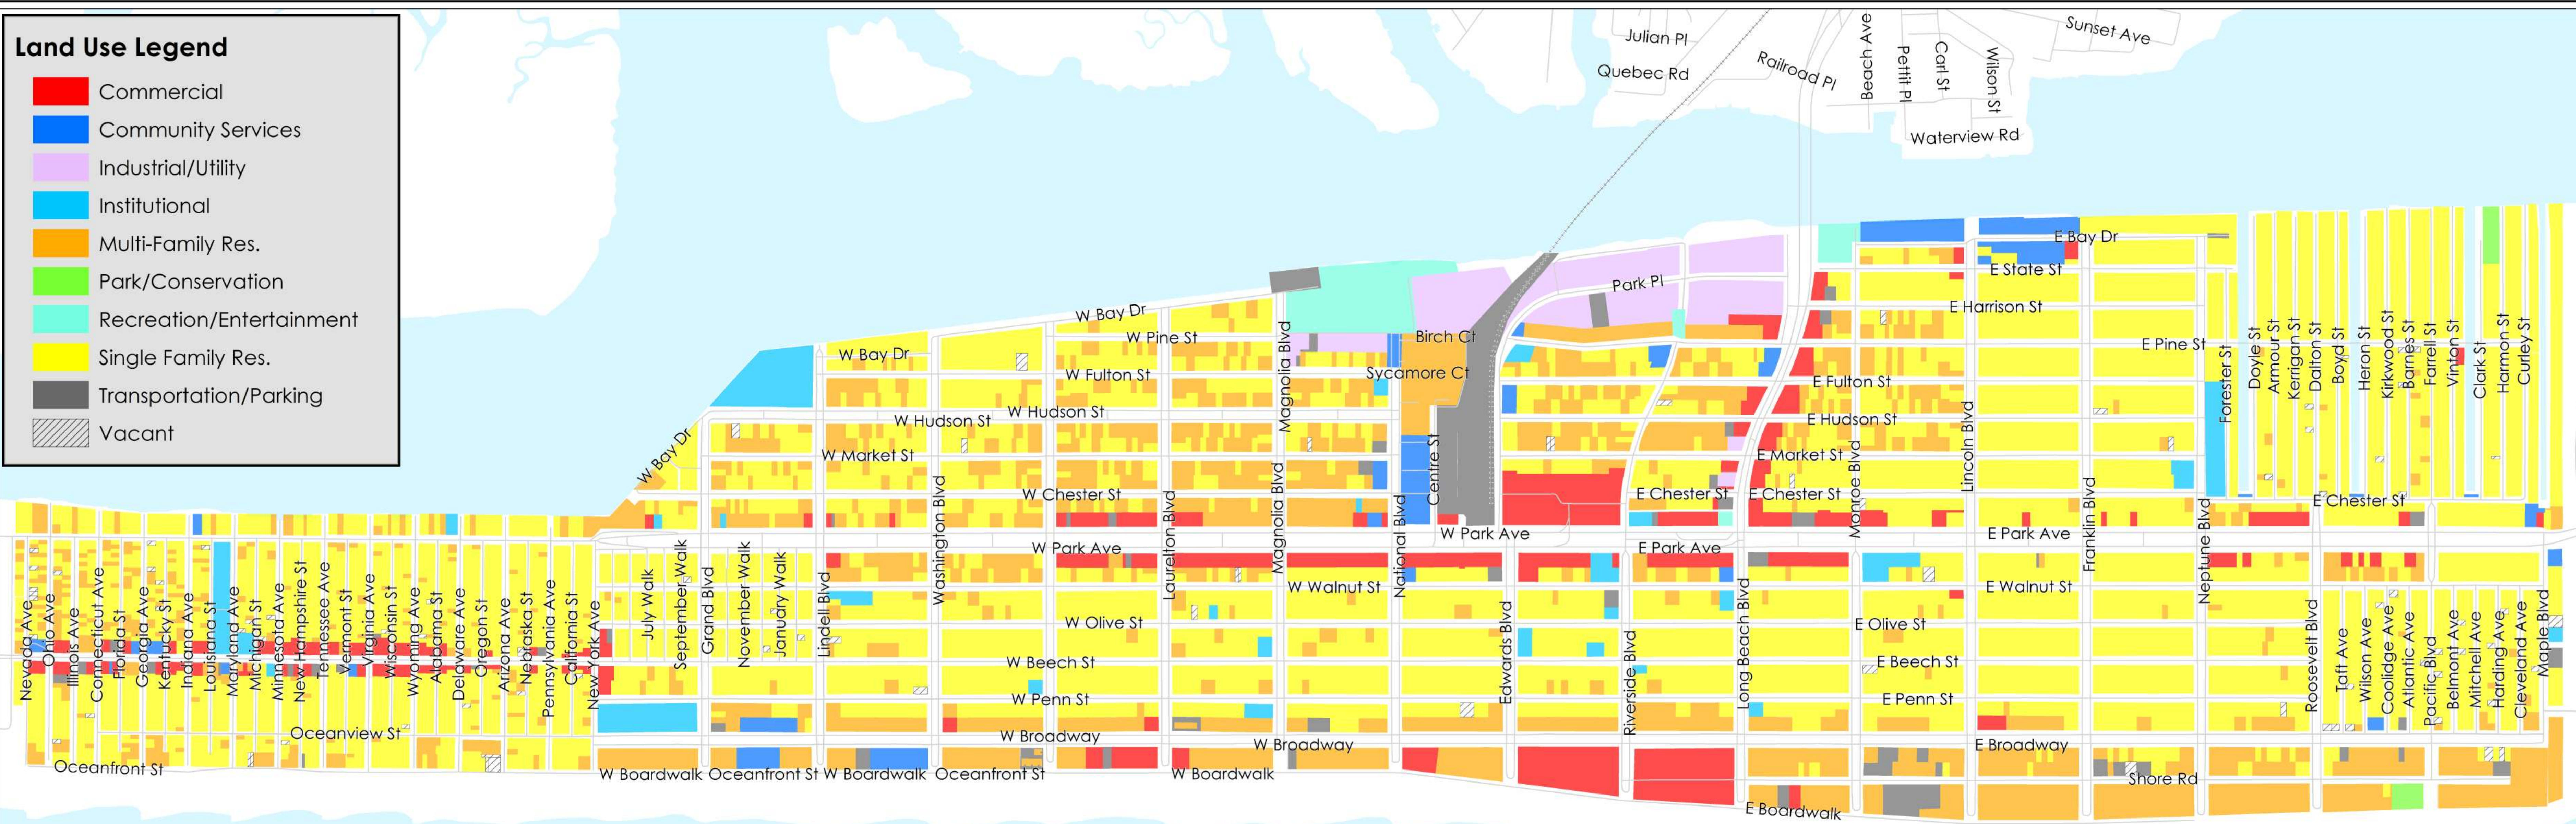

# CREATING RESILIENCE: A PLANNING INITIATIVE

## LAND USE

**Land Use Legend**

- Commercial
- Community Services
- Industrial/Utility
- Institutional
- Multi-Family Res.
- Park/Conservation
- Recreation/Entertainment
- Single Family Res.
- Transportation/Parking
- Vacant