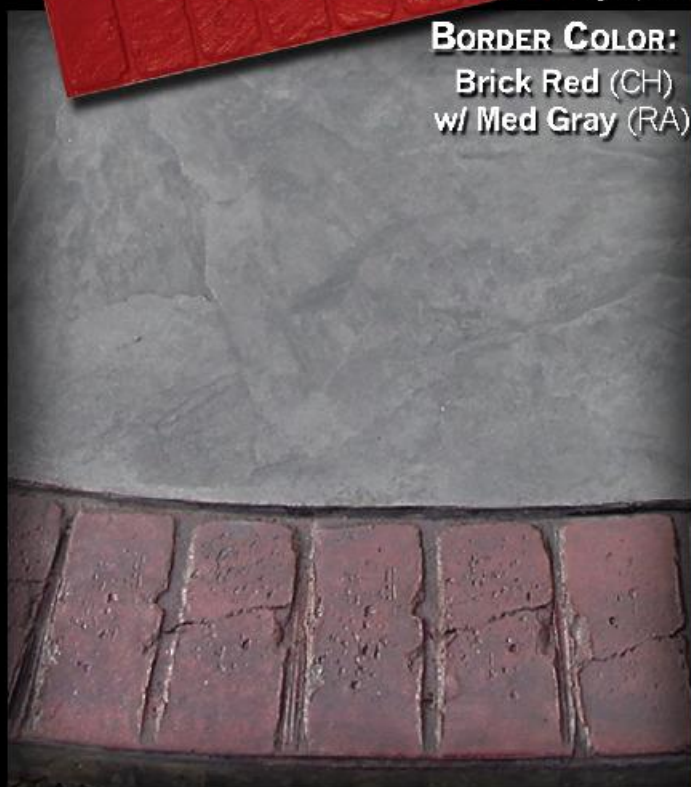

16"x10" Slate Border

Dimensions 16" x 40"

FIELD COLOR:
Travertine (CH)
Cappuccino (CH)
w/ Buckskin (RA)

BORDER COLOR:
Oyster White (CH)
w/ Dark Gray (RA)

Soldier Course

Used Brick

Dimensions 8" x 36"

FIELD COLOR:
Light Gray (CH)
w/ Med Gray (RA)