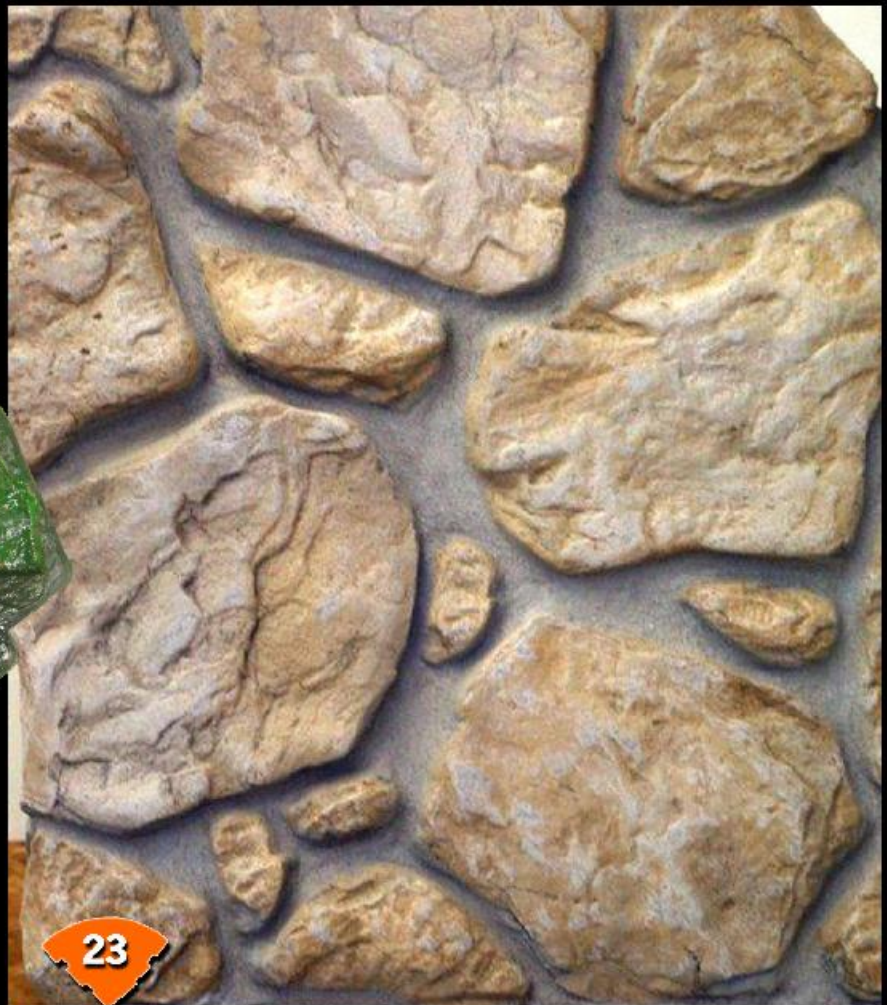

Vertical Concrete Stamps

English Cobblestone

Dimensions 24" x 21"

Orchard Stone

Dimensions 36" x 15"

Vertical Concrete Stamps

Vineyard

Dimensions 24" x 12"