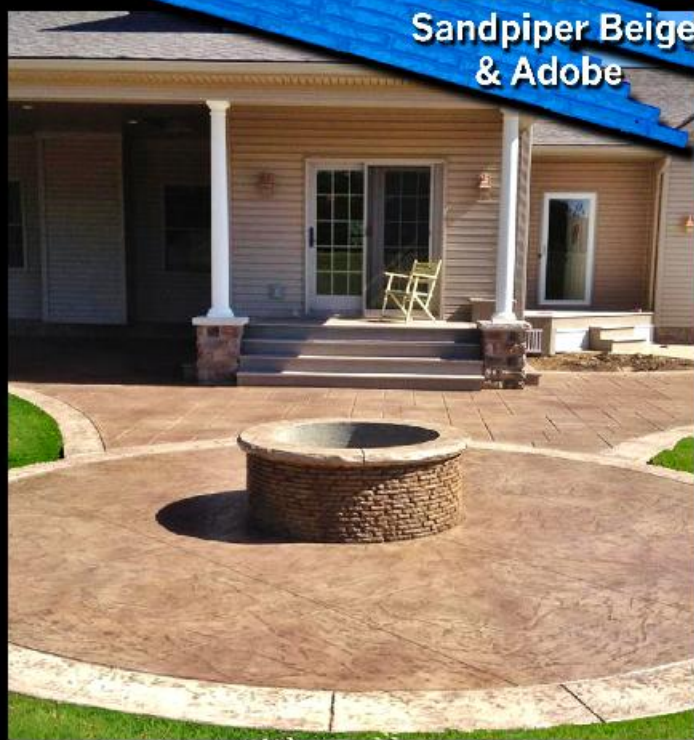

Ledger Stone
Fire Pit
Dimensions 4'

WALL CAP COLOR:
2" SPLIT LIMESTONE
Travertine (CH)

STAIN COLORS:
Sandpiper Beige
& Adobe