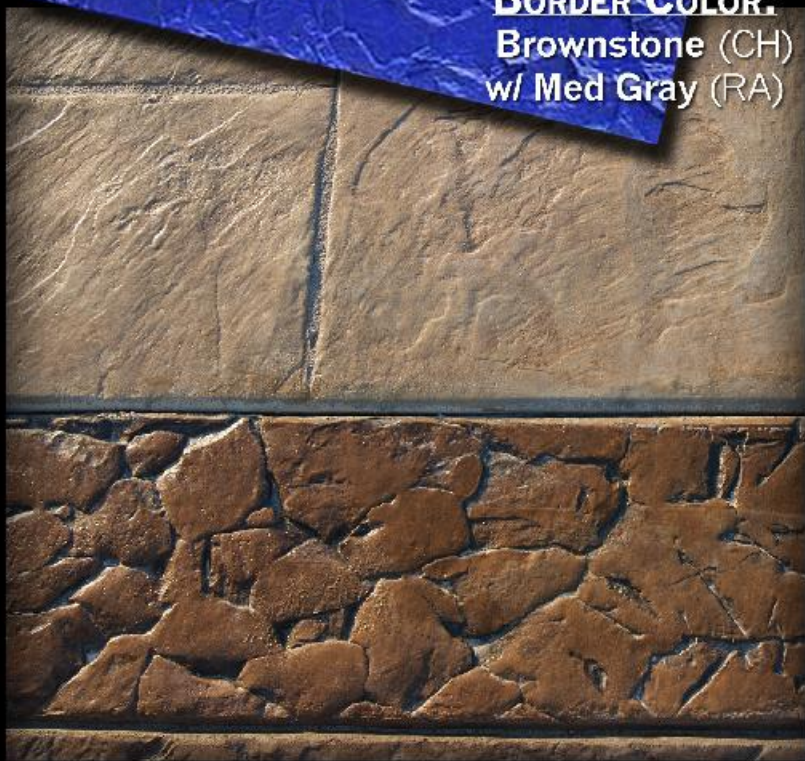

Dimensions 26" x 46"

FIELD COLORS:

Terra Cotta (CH)
w/ Dark Gray (RA)

9" Classic Stone Border

Dimensions 37" x 50"

FIELD COLOR:
Shale Stone (CH)
Lava Stone (CH)
w/ Brownstone (RA)

BORDER COLOR:
Brownstone (CH)
w/ Med Gray (RA)