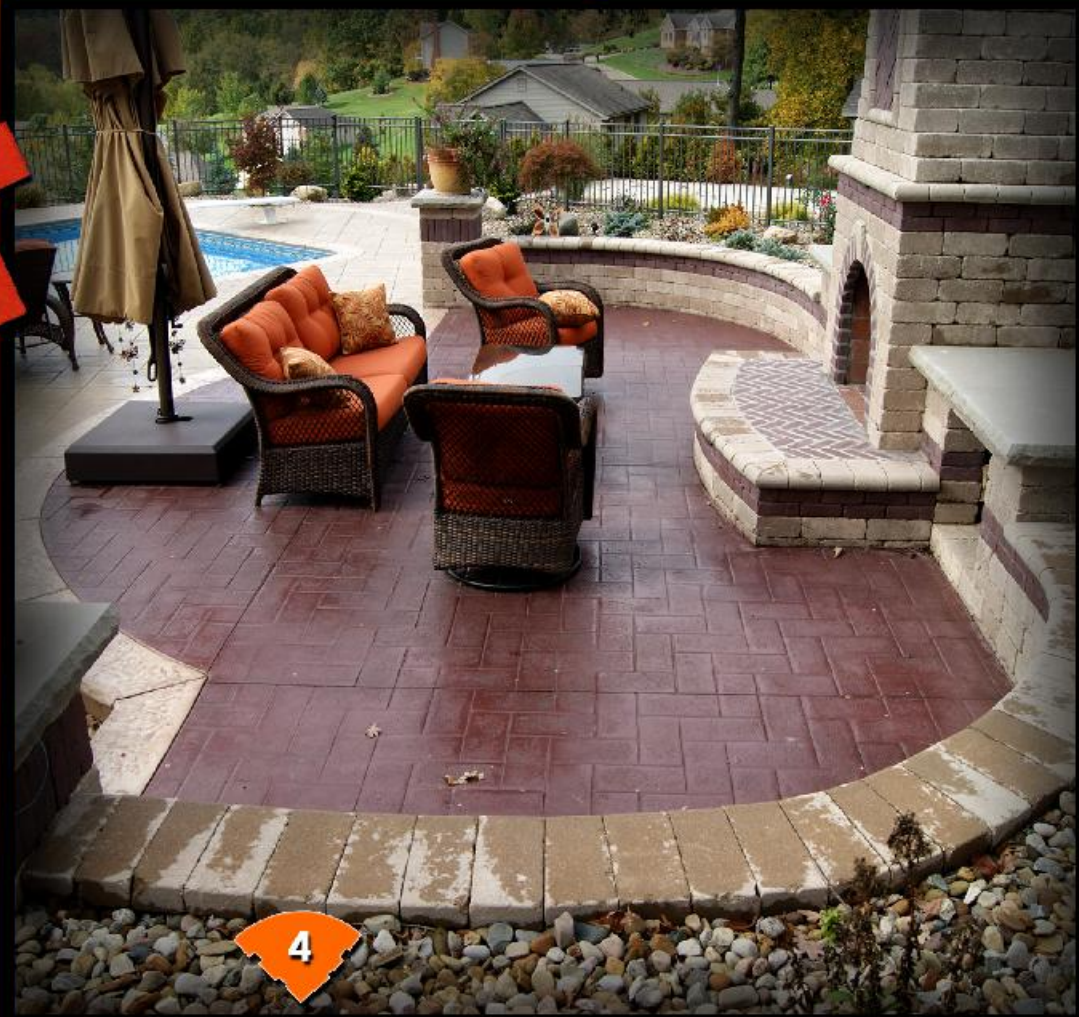

BORDER COLORS:

Travertine (CH)
w/ Rustic Brown (RA)