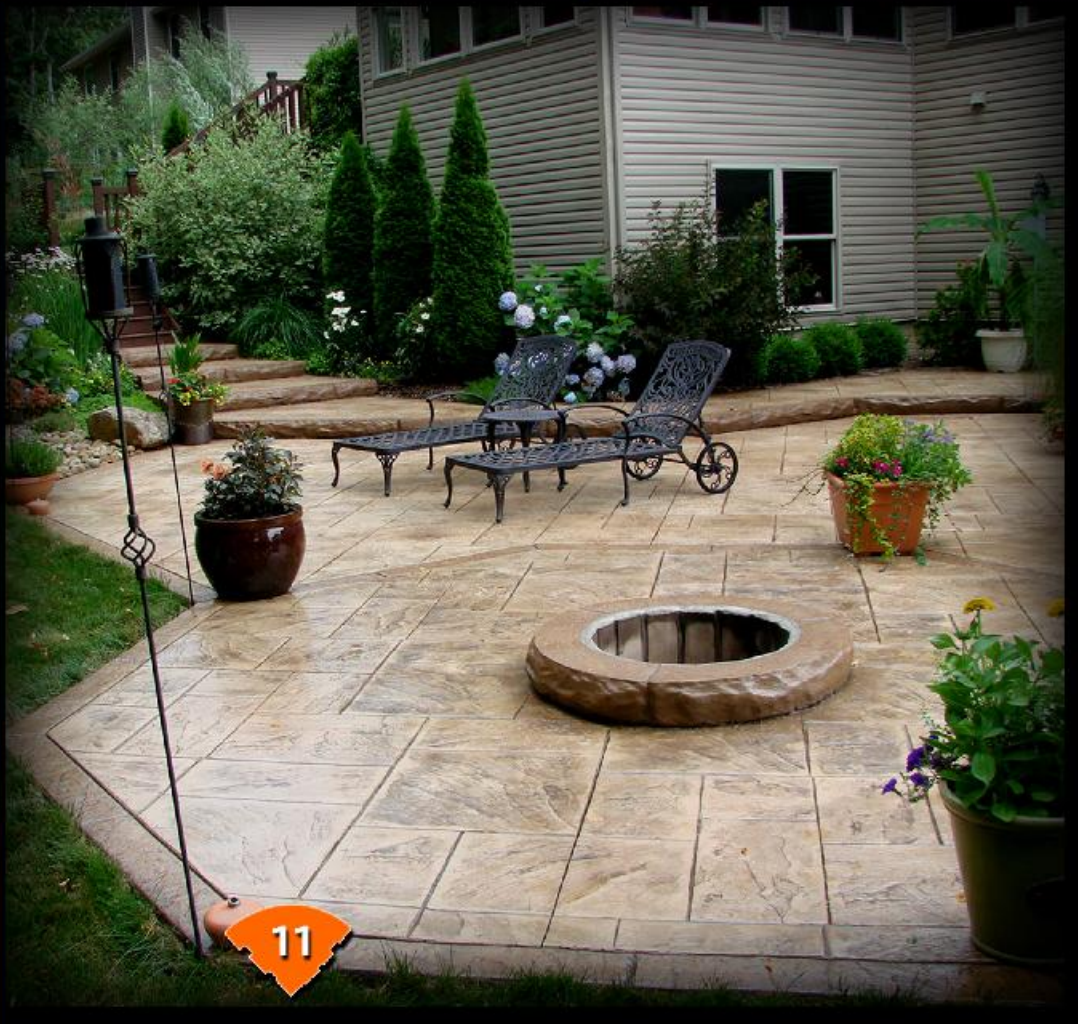

BORDER COLORS:

Buckskin (CH)