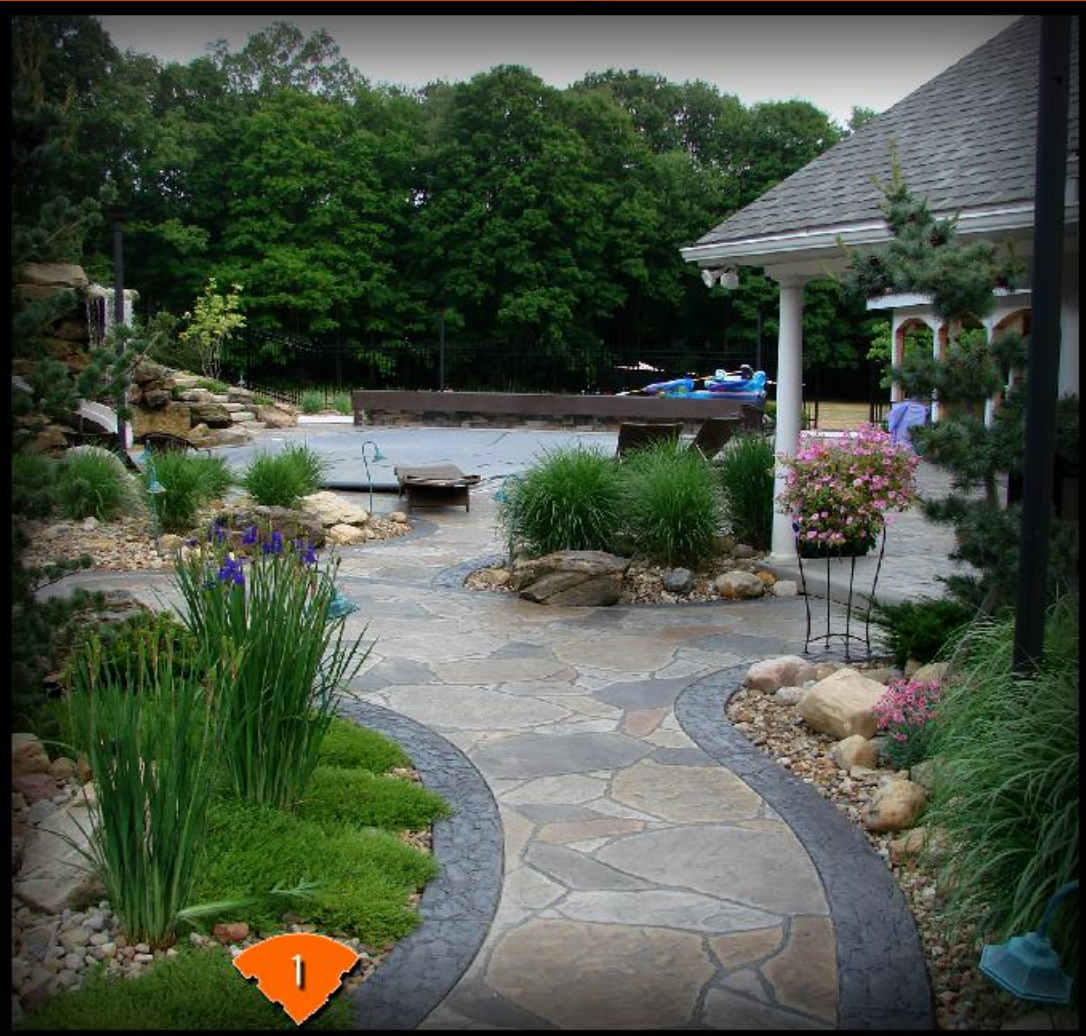

BORDER COLORS:

Medium Gray (CH)
w/ Dark Gray (RA)