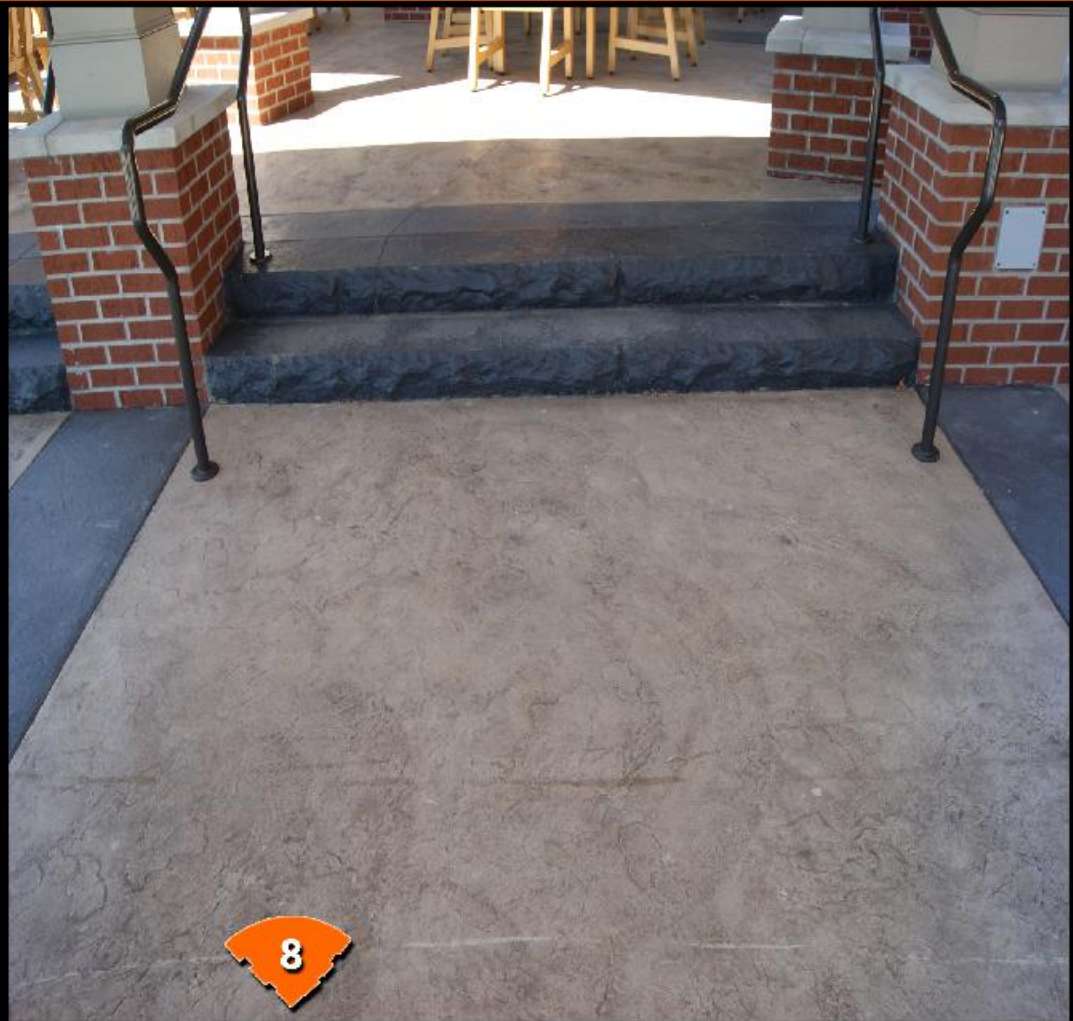

BORDER:

Dark Gray (CH)
w/ Dark Gray (RA)