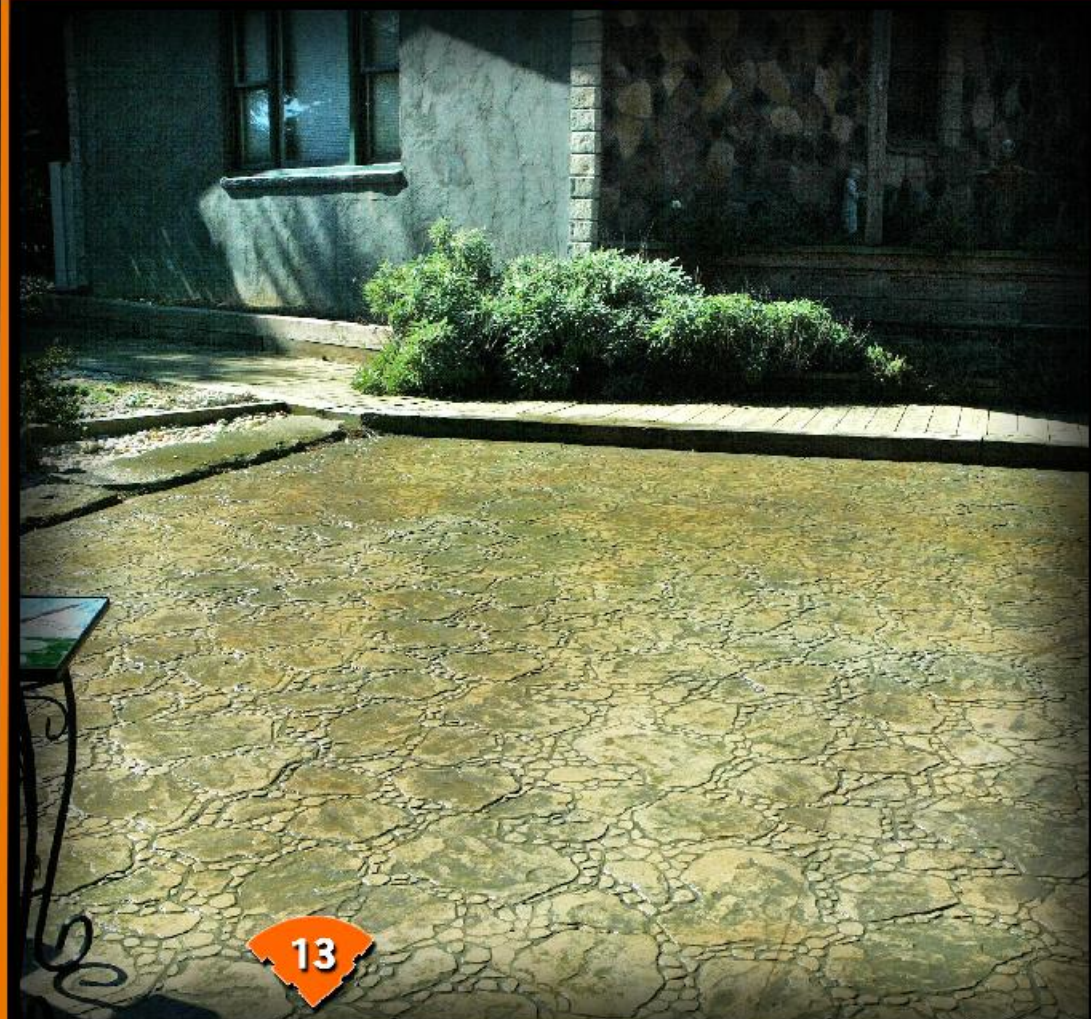

FIELD COLORS:

Sandstone (CH)
Buckskin (CH)
w/ Medium Gray (RA)
& Slate Green (RA)