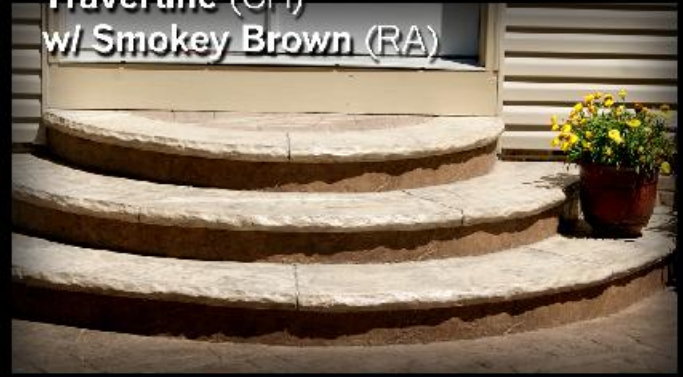

2" Denali Liner-STEP

Dimensions 2" x 8"

STEP COLOR:
Travertine (CH)
w/ Smokey Brown (RA)