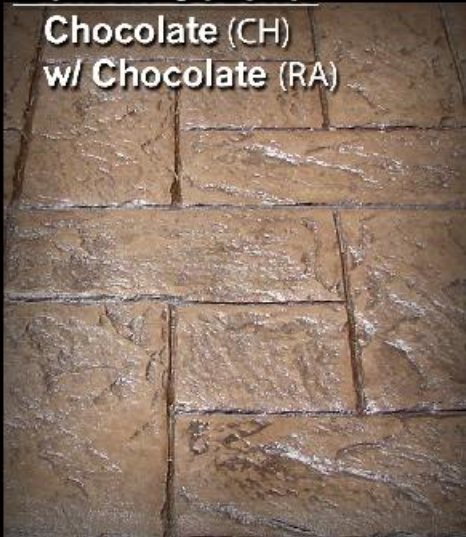

BORDER COLORS:

Chocolate (CH)
w/ Chocolate (RA)