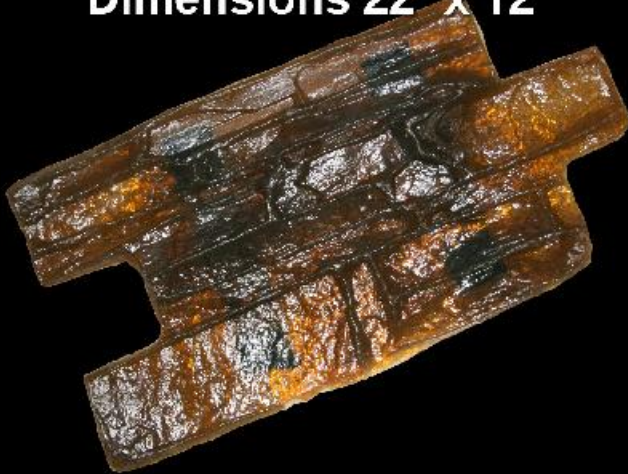

16 Point Star

Dimensions 13'

ACID STAIN
COLORS:
Golden Wheat, Cola,
and Black

Vertical Concrete Stamps

Eastern Ledgestone

Dimensions 8" x 20"

Mountain Dry Stack

Dimensions 22" x 12"