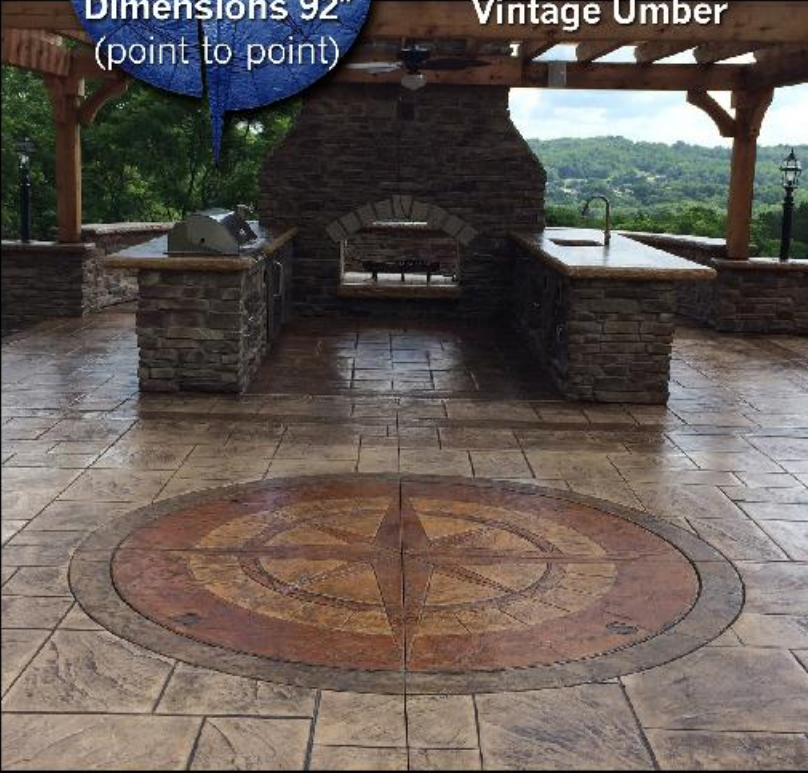

Dimensions 7^{1/2}" x 8'

STEP COLOR:
Light Chocolate (LC)
w/ Chocolate (RA)

Old World Compass

Dimensions 92"
(point to point)

ACID STAIN
COLORS:
Black, Malay
Tan &
Vintage Umber

4' Compass

Dimensions 4'

ACID STAIN
COLORS:
Black, Cola, &
Malay Tan