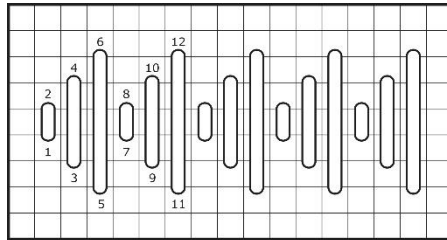

KIMBERLY ANN NEEDLEPOINT

SG-07 "HAPPY" Spooky Ghosts

ARTIST RECOMMENDED STITCH:

FACE & BLACK PAINTED AREA: Tent Stitch

BODY: Upright Oriental

Image Ruth Schmuff