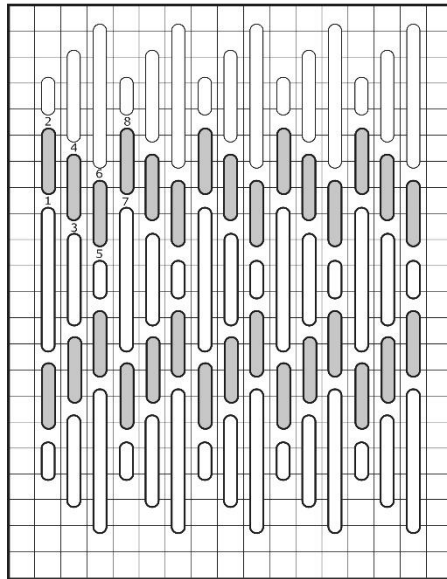

KIMBERLY ANN NEEDLEPOINT

SG-07 "HAPPY" Spooky Ghosts

ARTIST RECOMMENDED STITCH:

FACE & BLACK PAINTED AREA: Tent Stitch

BODY: Upright Oriental

Image Ruth Schmuff