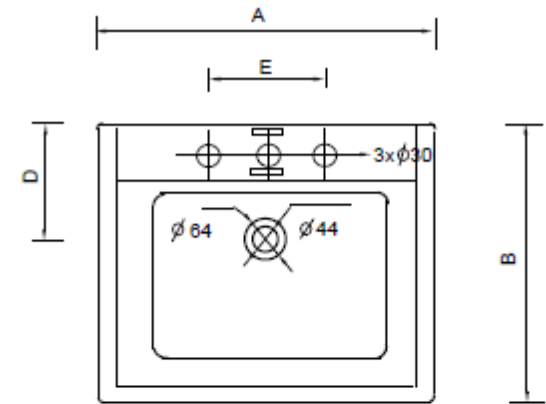

### Features:

Classic Design  
26" L x 20" W  
Ceramic  
4" CC  
Overflow  
White

	inch	mm
A	26.4	670
B	19.9	505
C	34.1	865
D	7.9	200
E	4	102