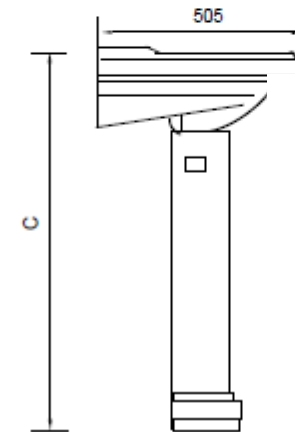

### Features:

Classic Design  
26" L x 20" W  
Ceramic  
4" CC  
Overflow  
White

	inch	mm
A	26.4	670
B	19.9	505
C	34.1	865
D	7.9	200
E	4	102