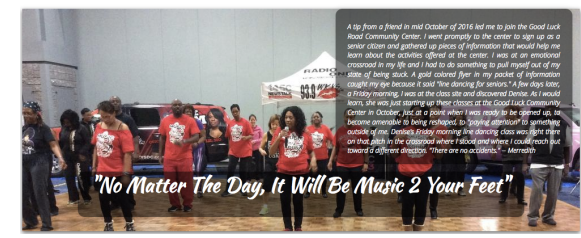

Friday Senior Day

Beginning September 20th

11:30am-1:30pm

Seniors 60+ FREE

Under 60 yrs. old \$6

\$6

Connect with MUSIC2YOURFEET: [Join Our Mailing List](#)

Music2YourFeet
Line Dancing HOME VIDEOS CLASSES CONTACT NEWS REGISTRATION SALES