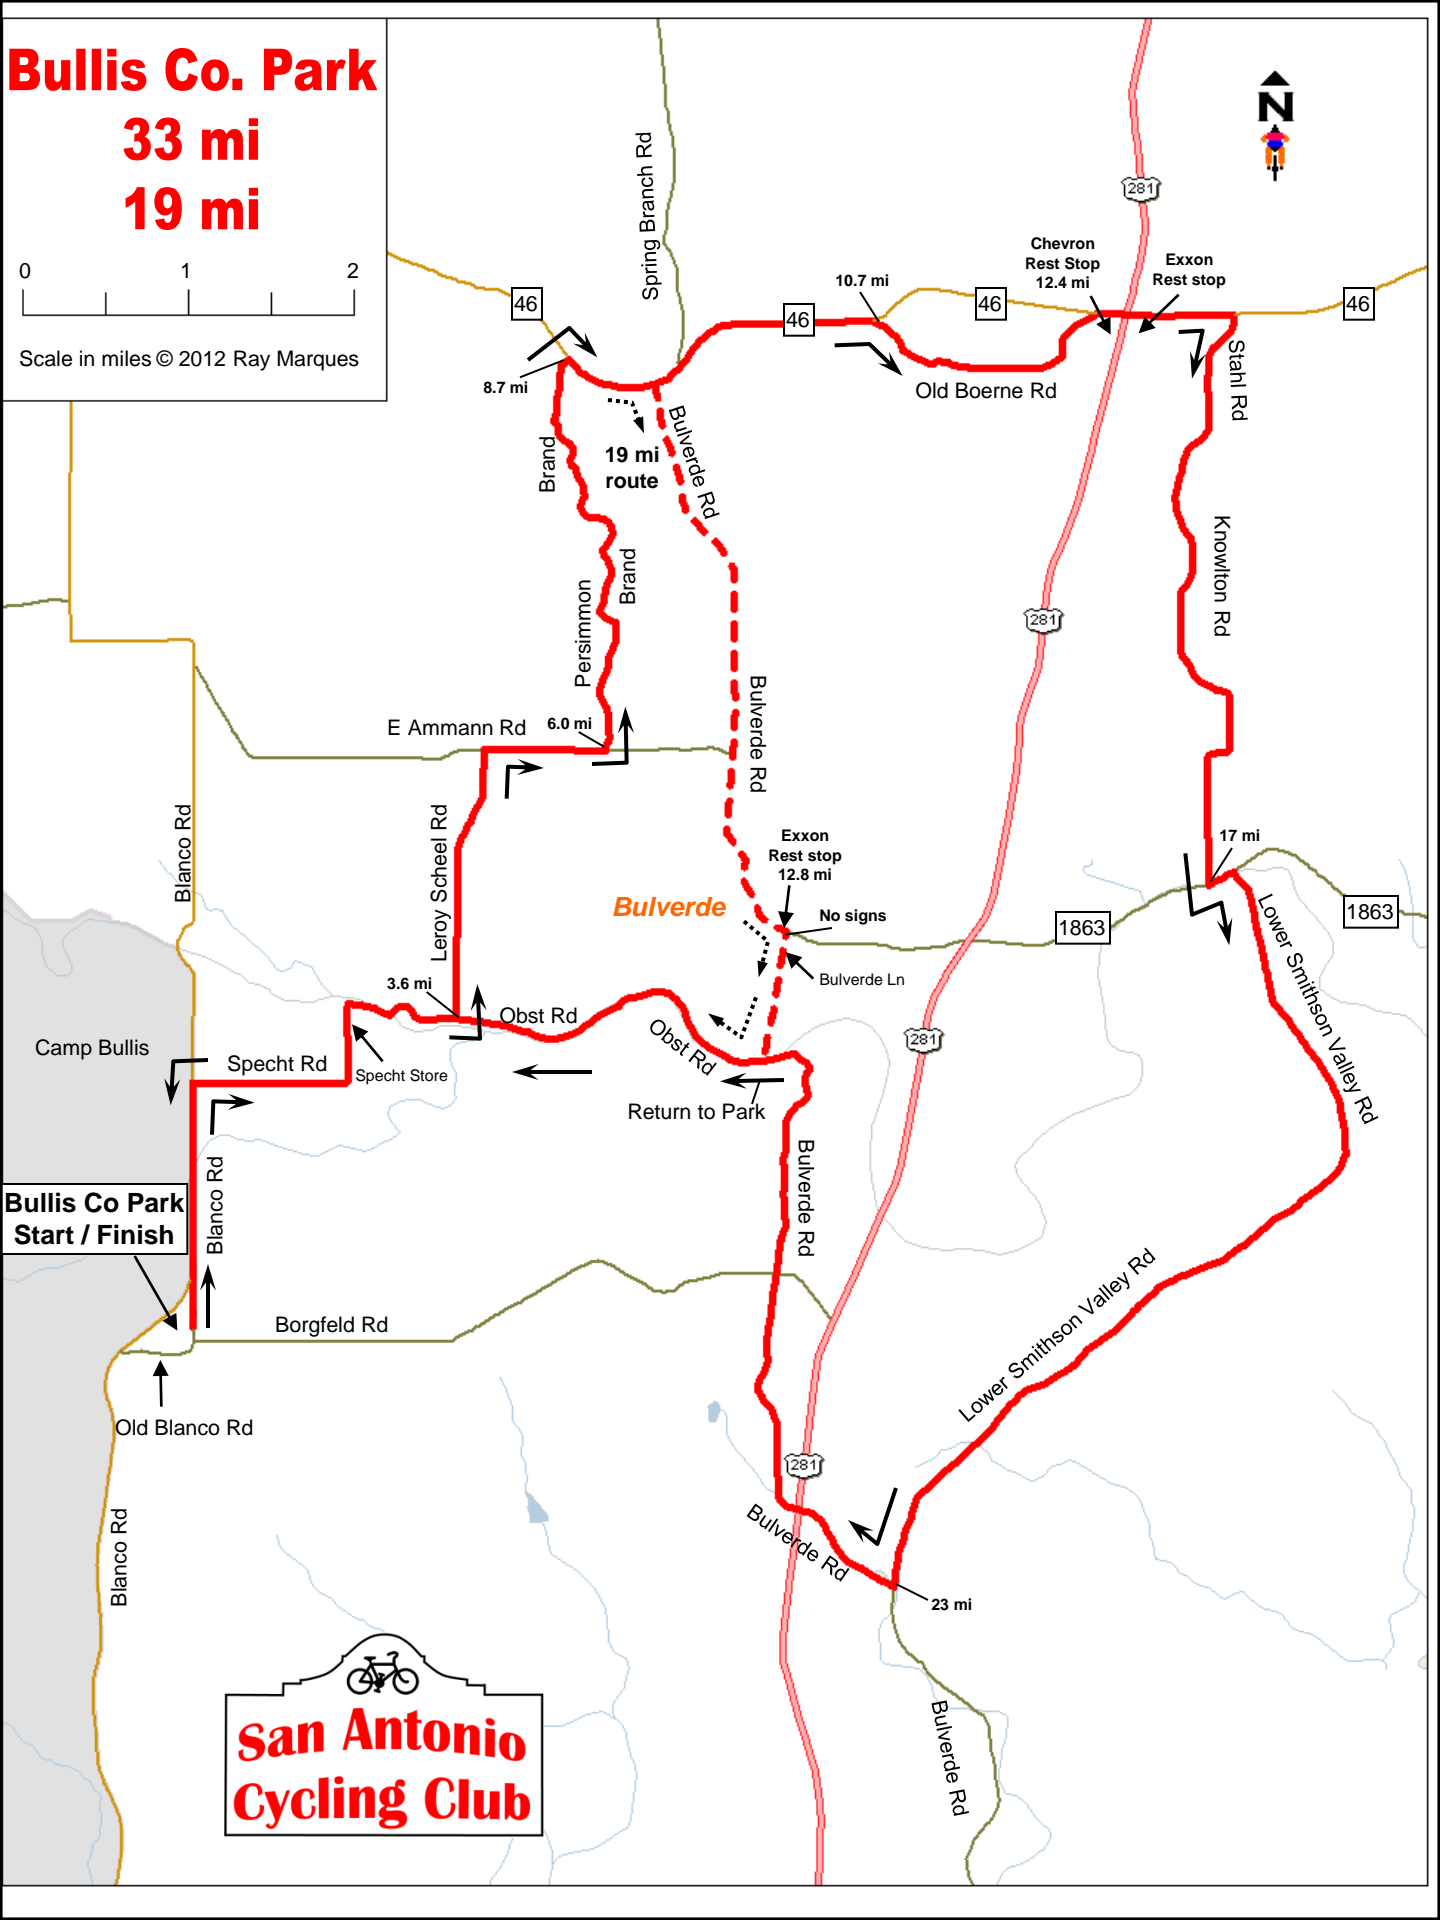

Bullis Co. Park

33 mi

19 mi

Scale in miles © 2012 Ray Marques

**San Antonio
Cycling Club**