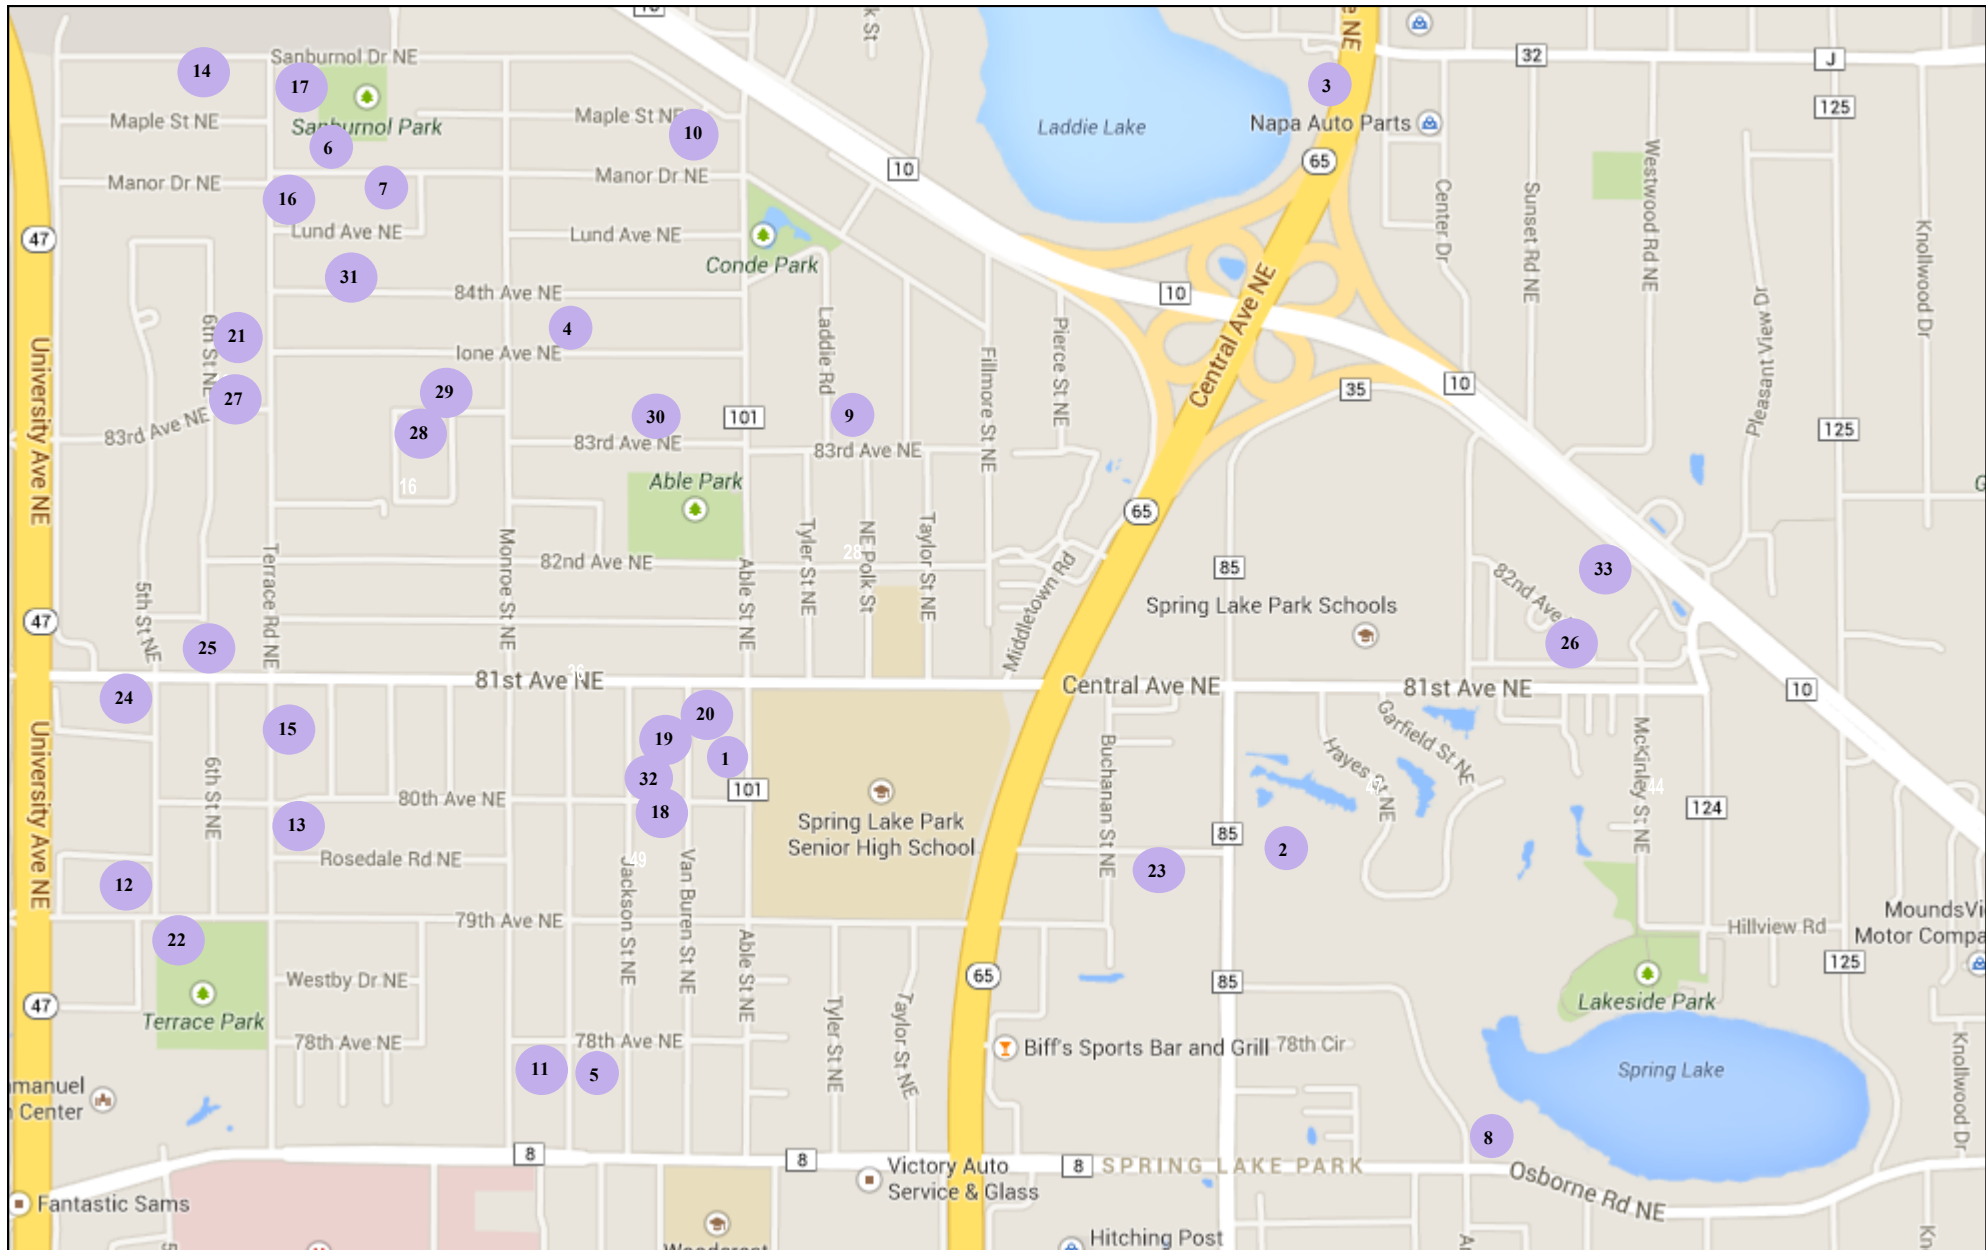

**Spring Lake Park
Recreation Department**

1301 81st Avenue NE - Spring Lake Park, MN 55432 | (763) 792-7201
slprec.org | 'Like' Us on Facebook!

2019 Spring Lake Park Tower Days Garage Sale Sites

- | | | |
|------------------------------------|----------------------|---|
| 1. 8008 Able St NE | Thurs, Fri, Sat | Men's, women's & children's, teen's clothing, jewelry, collectibles, doll furniture, books, DVDs, CDs, household items, furniture, blankets, dishes & other misc items. |
| 2. 7979 Central Ave NE | Thurs, Fri | Something for everyone. Household, collectibles, commercial, tools, etc. A hodgepodge of treasures. |
| 3. 8480 Hwy 65 NE | Thurs, Fri, Sat | Tools, jewelry, hunting, electronics, man cave stuff, musical, HH, \$.99 DVDs, MORE! LINCON PAWN 763-783-1133 |
| 4. 715 lone Ave NE | Thurs, Fri, Sat | Household items, kids toys, boys and girls clothes, girl & boy baby clothes, women's clothes, baby gear, Elvis memorabilia. |
| 5. 7778 Jackson St NE | Thurs, Fri, Sat, Sun | 3 family sale. Something for everyone. Secretary, book shelves, toys, games, nicnacks, clothes, camping gear. |
| 6. 525 Manor Dr NE | Thurs, Fri, Sat | Couch, tv stands, women's & men's clothing, books, puzzles, misc household. |
| 7. 608 Manor Dr. | Thurs, Fri, Sat | Lots of new stuff & tools, vintage leather coats Men L ladies M, AB Lounge Max, heaters, Christmas, Nick Nacks, small shop vac new, some clothes. |
| 8. 1511 Osborne Rd NE | Sat, Sun | Furniture, end tables, book shelf, entertainment stand, table, chairs, girls toys, girls/women's clothes sz 12-16, women's shoes size 8/9, car plow, misc. |
| 9. 8322 Laddie Rd NE | Fri, Sat | Multi-family sale supporting the women's ministry at Church Up on the Rock. Everything from kid's toys, clothes and books to décor and household items, and furniture – kitchen tables & chairs, stand for pitcher/bowl set, and much more! |
| 10. 870 Maple St NE | Thurs, Fri, Sat | Clothes, household, items, tools, misc. |
| 11. 7774 Quincy St NE | Fri, Sat | Household, men's & women's clothing, tools, ladders, fishing equipment, dog carriers. |
| 12. 366 Rosedale Rd NE | Thurs, Fri, Sat | Jet skis & trailer, skate board ramp, baby furniture, toys, books, clothing kids/adults, misc household, tire rims, tapes, xmas stuff, luggage, old golf clubs, gun cabinet. |
| 13. 517 Rosedale Rd NE | Thurs, Fri, Sat | Household furnishings, glassware, craft items, supplies. |
| 14. 466 Sanburnol Dr. NE | Fri, Sat | 2 Fam Sale – household, clothes, toys, much misc, good stuff & cheap! |
| 15. 8063 Terrace Rd NE | Fri, Sat | Fish tank, baby items, blankets, nic-naks, Christmas items, toys. |
| 16. 8405 Terrace Rd NE | Saturday only | Kitchen table, chandelier, stereo and speakers, beer signs, treadmill. Poker chips. |
| 17. 8463 Terrace Rd NE | Thurs, Fri, Sat | SANBURNOL PARK. Huge multi-family sale. Something for everyone. |
| 18. 7974 Van Buren St NE | Thurs, Fri, | Multi-family sale- household items, kids clothing, adult clothing, furniture, Nordic track, and collectibles. |
| 19. 8006 Van Buren St NE | Thurs, Fri, Sat, Sun | Household, clothes, furniture, antiques, tools, fabric. |
| 20. 8039 Van Buren St NE | Thurs, Fri, Sat | Furniture, dishes, knick-knacks, toys, games, books. |
| 21. 8341 – 6 th St. NE | Thurs, Fri, Sat | 4 Family Sale – household items, pictures, furniture, toys, boys clothes XS,S,M – Newborn to 2T, men's women's & women's plus clothes, misc. |
| 22. 410 – 79 th Ave NE | Saturday only | TERRACE PARK warming house. SLP High School Choir fund raiser. Families in the SLPHS Choir program will be selling a large variety of goods. |
| 23. 1240 – 80 th Ave NE | Thurs, Fri, Sat, Sun | Linens, books (old), trunk, doll house, tapes, records, WM-milk glass, large rug, clothes, Dept 56, old chair, yard ornaments, all priced to go. |
| 24. 358 – 81 st Ave NE | Thurs, Fri, Sat | Lots of kids clothes & toys! Books, home décor, bags & shoes. |
| 25. 443 – 81 st Ave NE | Thurs, Fri, Sat | Ikea furniture, craft materials, books, records, Disney VHS, gardening supplies, vintage 80s toys, GI Joes, Transformers, Ninja Turtles, and more! Awesome house wares. Multiple family sale! Don't miss this one! |
| 26. 1580 – 82 nd Ave NE | Thurs, Fri, Sat 8-5 | Knives, (2) dressers, misc yard tools, generator, Barbie items, pot belly stove, misc household items, some clothes, coffee table, climbing deer stands, (2) sump pumps, bike. |
| 27. 467 – 83 rd Ave NE | Fri, Sat | Household items, collectibles. |
| 28. 614 – 83 rd Ave NE | Thurs, Fri, Sat | Bunk beds, toys, ladies clothes and kid's clothes, bird houses, garden supplies, books and puzzles, kitchen supplies, etc. |
| 29. 637 – 83 rd Ave NE | Thurs PM, Sat, Sun | Household items, clothing, furniture, plus size clothing, miscellaneous items. |
| 30. 800 – 83 rd Ave NE | Thurs, Fri | Games, toys, household items, humidifier, brief case, drafting tools, books. |
| 31. 540 – 84 th Ave NE | Thurs, Fri, Sat, Sun | After 50 years... this is one huge garage sale. Way too many items to list ... everything from furniture, household items, pictures, books, clothing, shoes, electrical appliances, garden items & kids toys and a lot of guys tools, 1.24 scale race cars, golf sets, exercise bike, etc, plus four more family members items! |
| 32. 8009 Jackson St NE | Wed, Thurs, Fri, Sat | Dressers lights, twin bed, tools & much misc. 3 family garage sale. |
| 33. 1628 County Hwy 10 NE | Thurs, Fri, Sat, Sun | LIFE PREP ACADEMY. All household, clothing, toys, baby, antiques & collectibles. Fundraiser for school. |