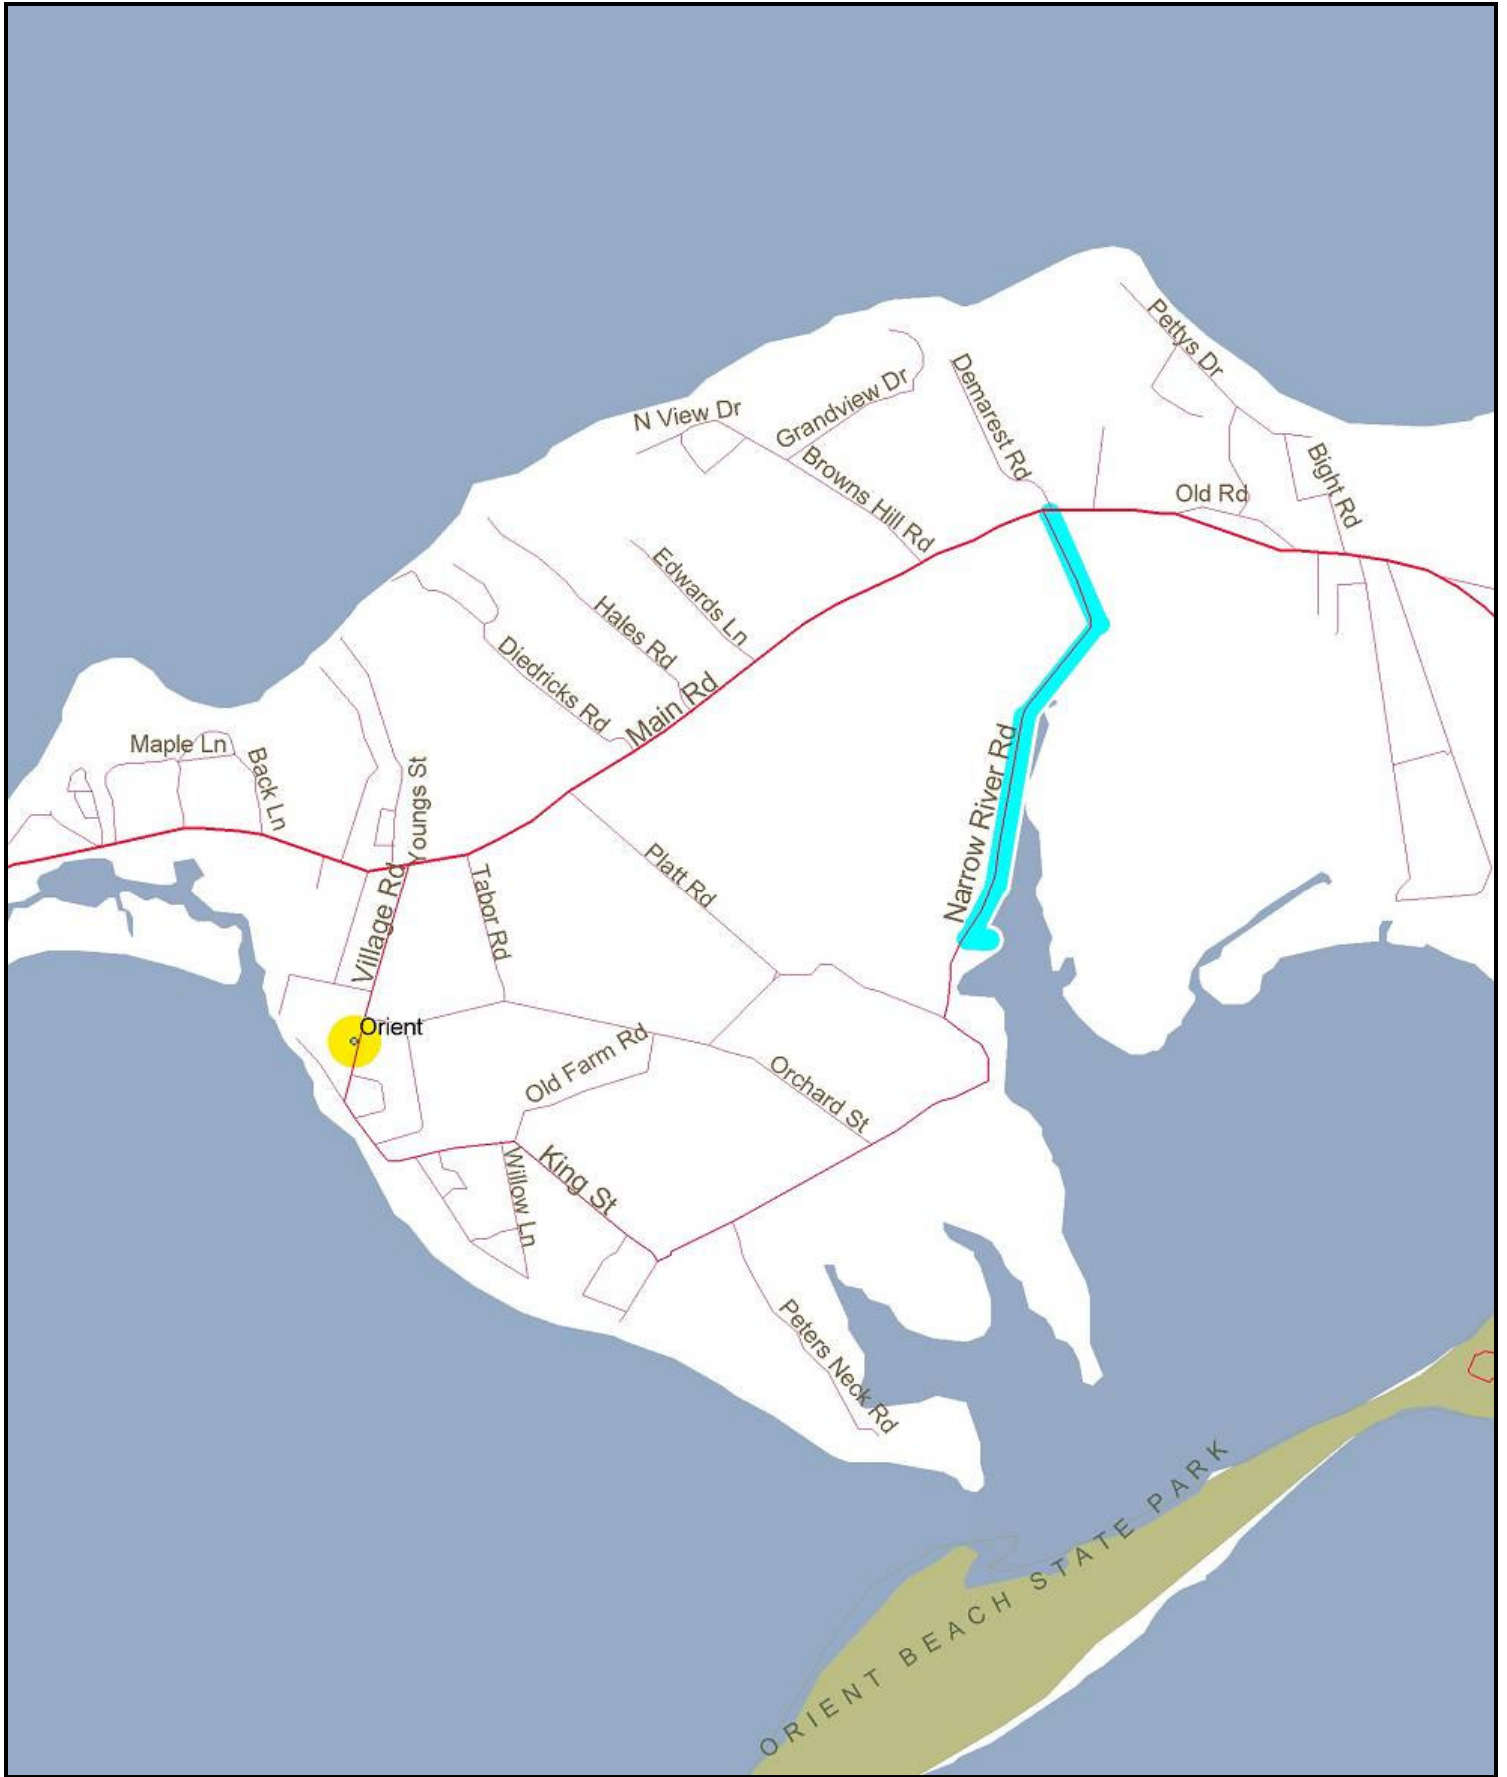

Orient, LI, NY

From the west proceed on Rt.25, and make a right onto Narrow River Rd. Launch site is on your left.
From the east proceed on Rt.25, and make a left onto Narrow River Rd. Launch site is on your left.