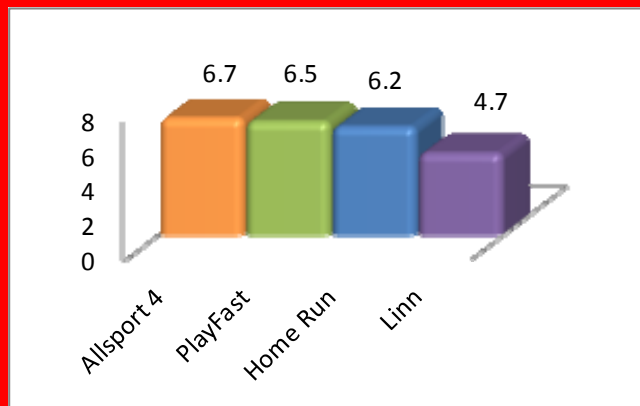

Seeding Rates:

Permanent Turf: 7-8 lbs./1,000 square feet
Overseeding: 3-4 lbs./1,000 square feet
Overseeding Warm Season Turf: 10-20 lbs./1,000 square feet

Playfast Perennial Ryegrass is an excellent overseeding variety and a good permanent turf cultivar. **Playfast** has been developed and tested extensively for use in overseeding winter dormant warm season grasses.

Playfast offers improved establishment for quicker play and provides excellent density through the winter and spring. It's outstanding dark green color, fine leaf texture and winter turf density creates a lush attractive turf.

Playfast offers excellent performance during the spring transition season and return to native warm season grasses.