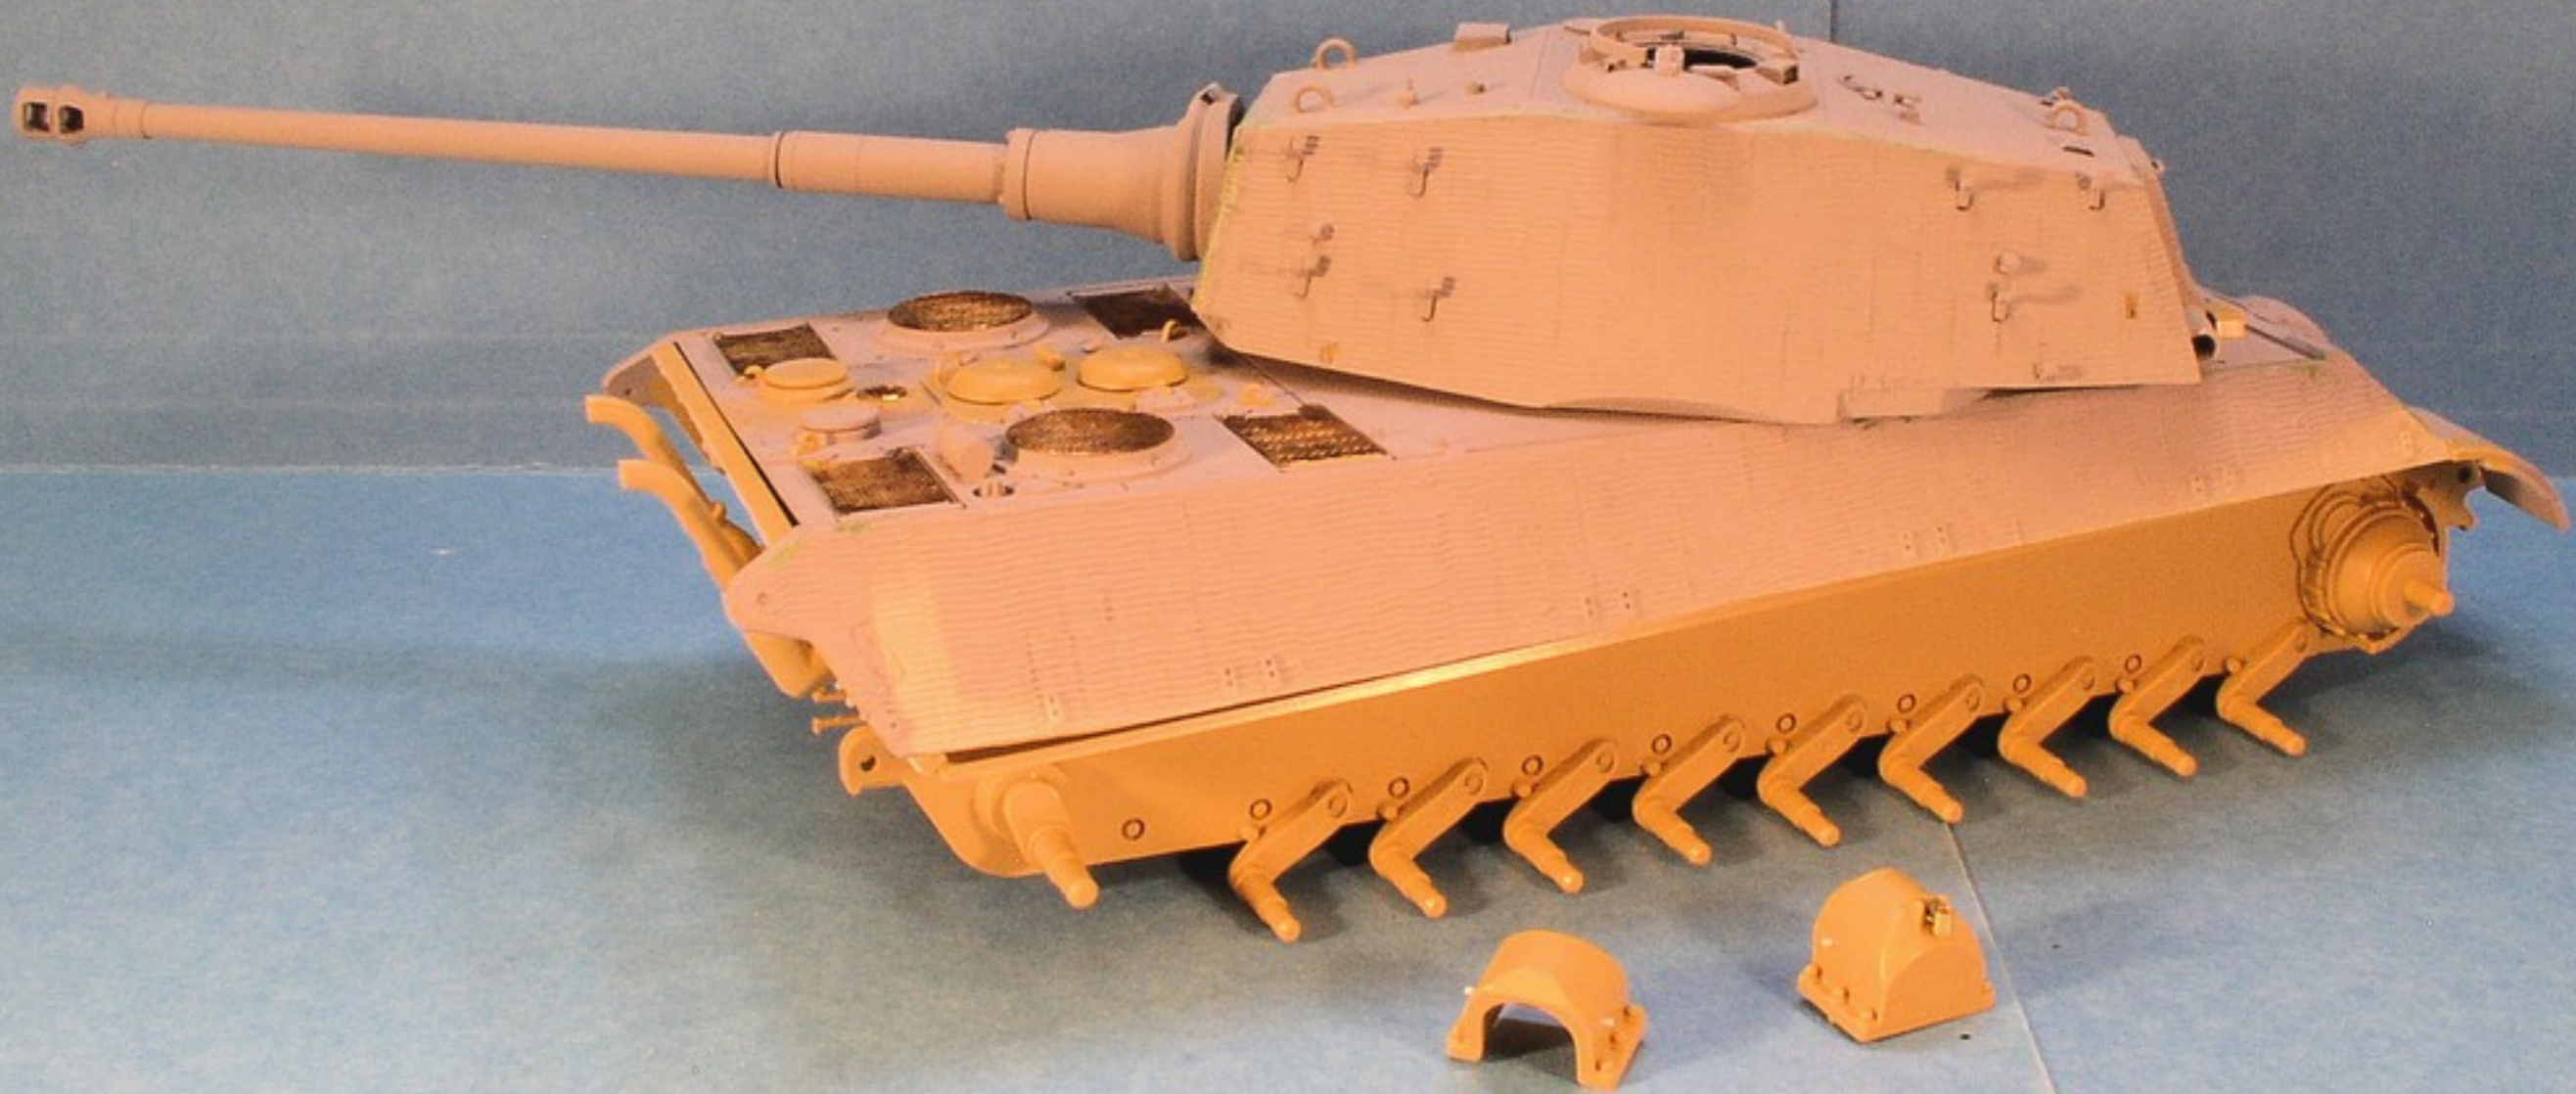

MODEL NO. 1000
SCALE 1/24
DATE 1950

MODEL NO. 1000
SCALE 1/24
DATE 1950

SAM!

S-75 Dvina Surface to Air Missile
(NATO Reporting: SA-2 "Guideline")
In the Sinai, October 1973
1/35 scale (1 inch = 2.92 feet)

ne cutting or correct
ARNING! This set con
tilated and well-lit roo
suitable for children 1

lastic models.
ed on the label
ing the model
accurately
carefully in a
his product is

PHOTOETCHED ACCESSORIES FOR SCALE MODELS