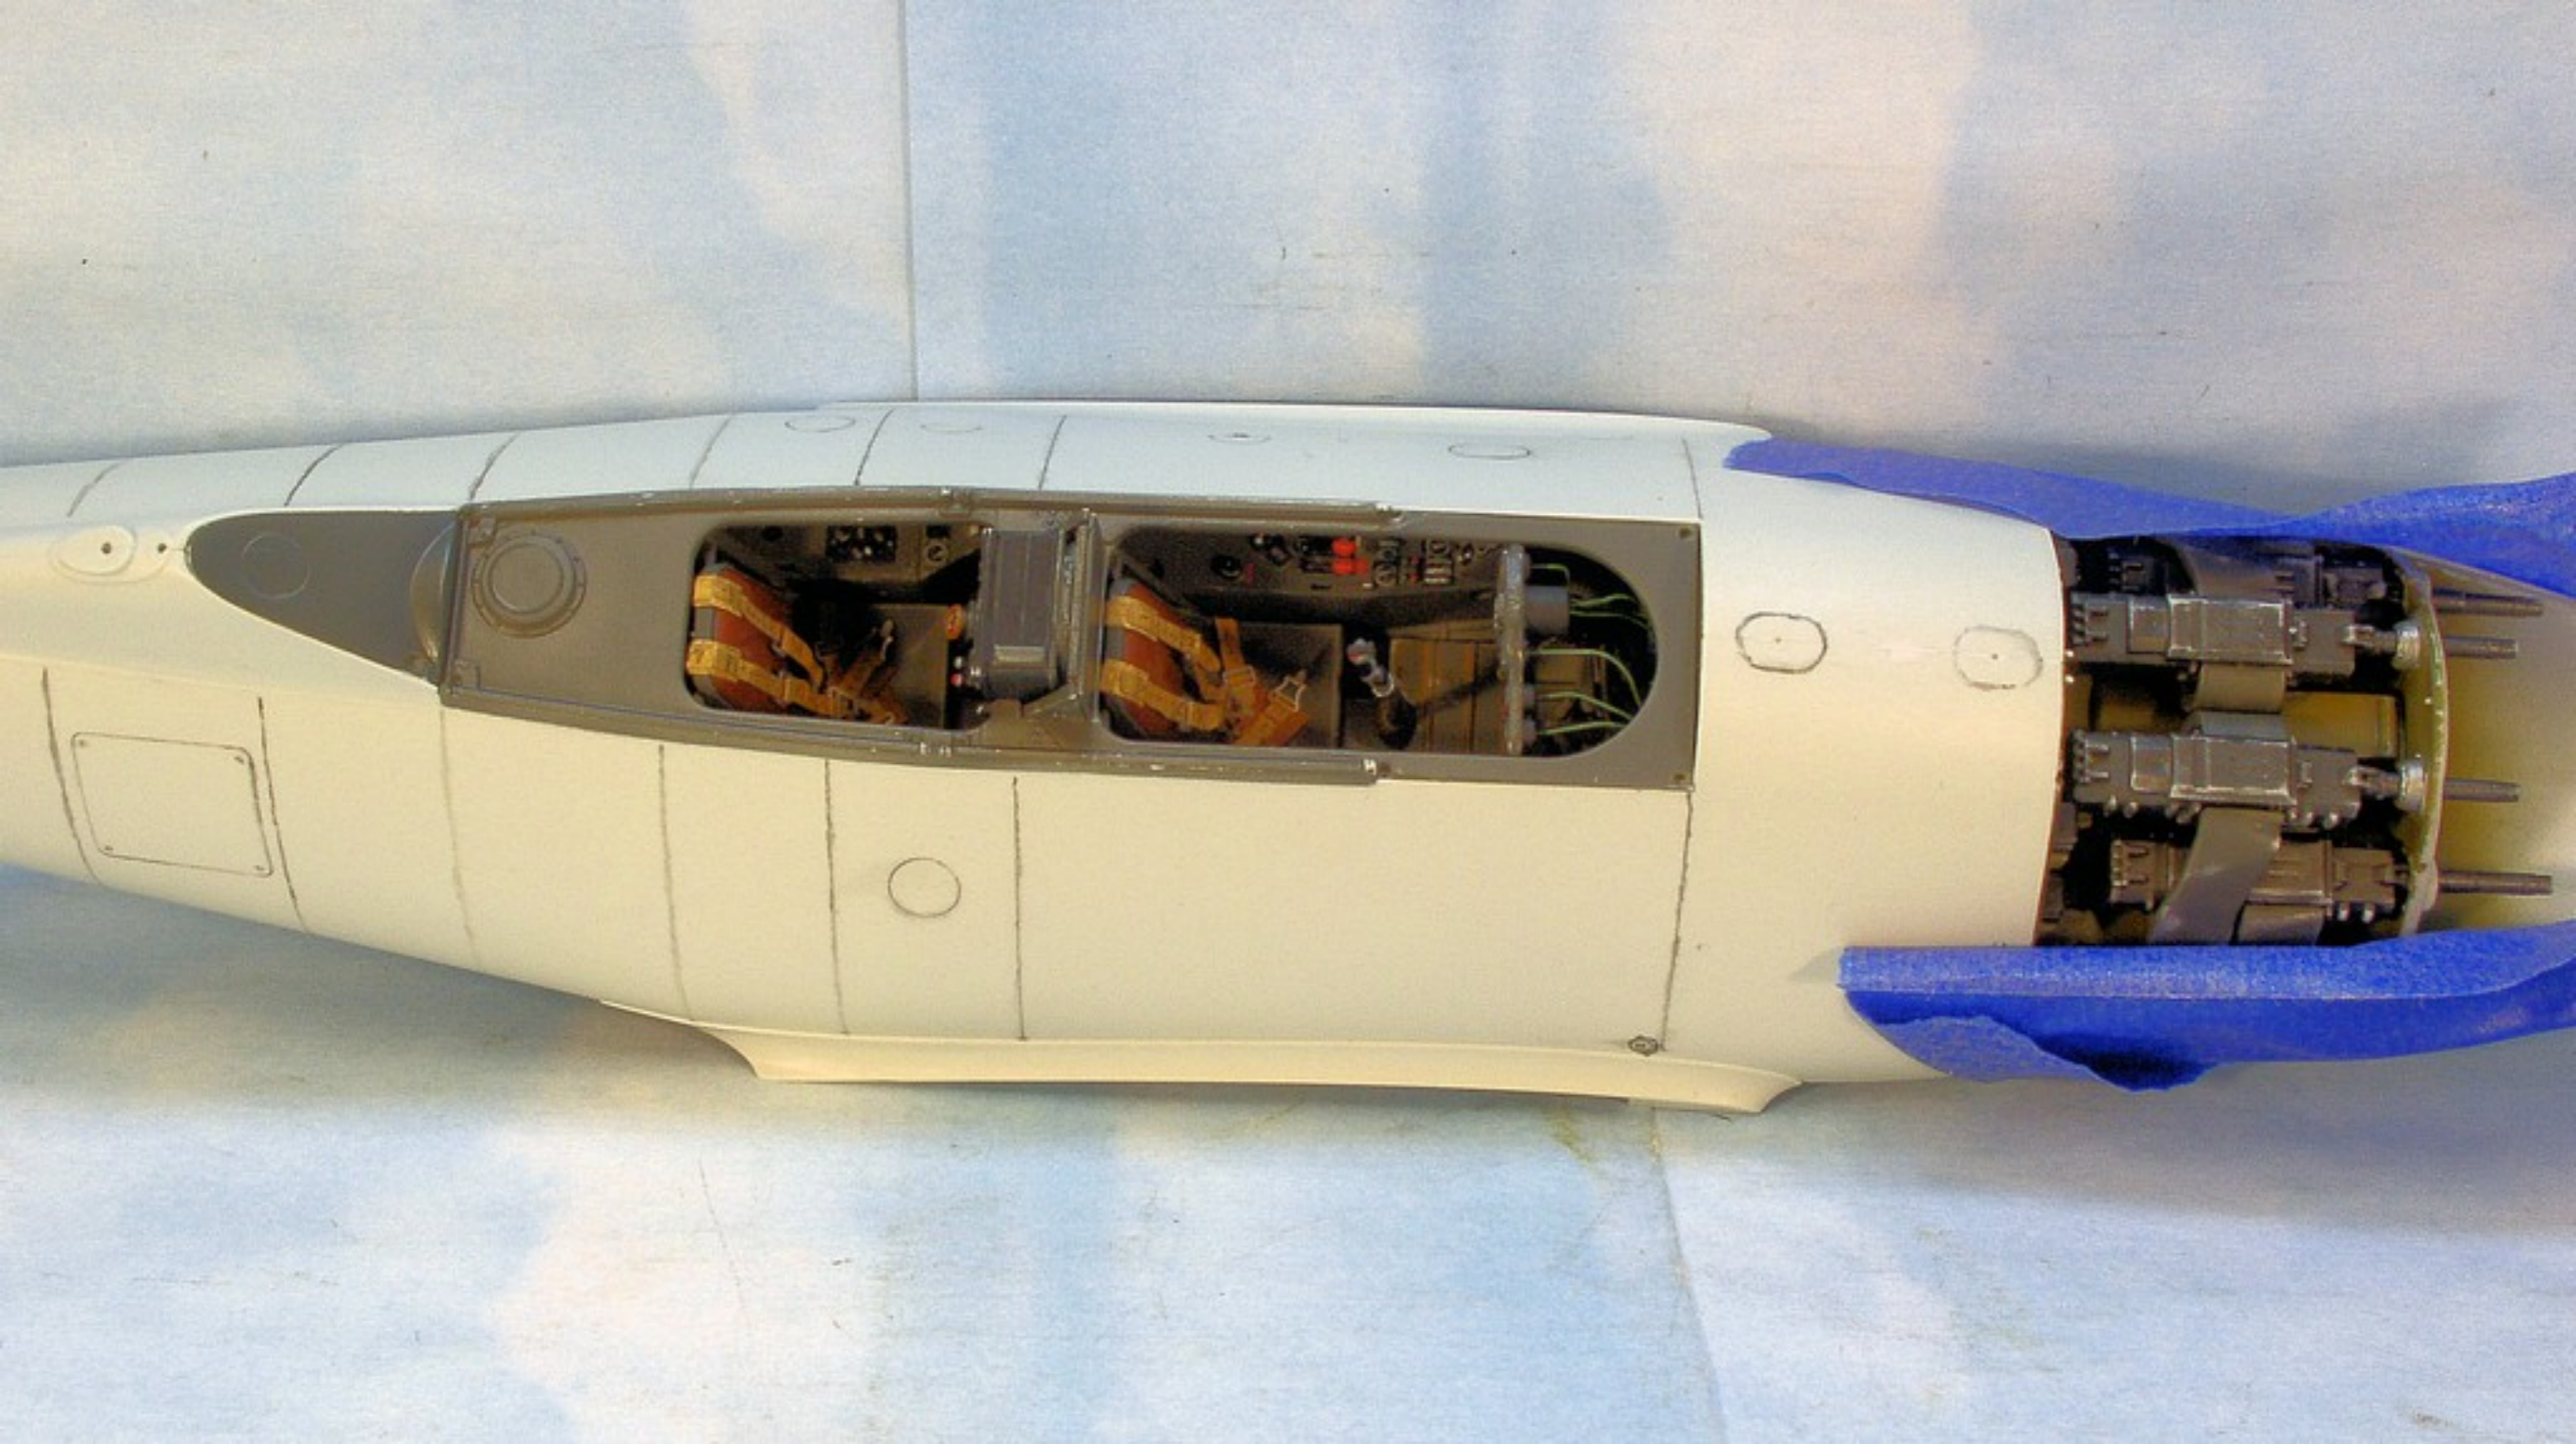

MODEL NO. 1000
SCALE 1/24
DATE 1950

MODEL NO. 1000
SCALE 1/24
DATE 1950

SAM!

S-75 Dvina Surface to Air Missile
(NATO Reporting: SA-2 "Guideline")
In the Sinai, October 1973
1/35 scale (1 inch = 2.92 feet)

ne cutting or correct
ARNING! This set con
tilated and well-lit roo
suitable for children 1

lastic models.
ed on the label
ing the model
accurately
carefully in a
his product is

PHOTOETCHED ACCESSORIES FOR SCALE MODELS

REPUBLIC

SPORTSMAN S+
LEAVE YOUR RESERVATION ON THE BARREL

09AUG17 Meeting (F10.0, 1/8):

1. M1A1 Abrams "Iraq 2003" (Academy + Tamiya Stowage & Tracks), 1/35 – Ben Brandes
2. Dorchester Armored Command Vehicle & Commonwealth Tank Troops (ACV) (AFV Club + Italeri), 1/35 – Michael Child
3. King Tiger Sd.Kfz. 182, Henschel Turret (Takom+ Archer Decals, Armorscale 7.92mm MG Barrel, RB Model 8.8cm Metal Barrel, Fruilmodel Tracks, Aber Cleaning Rods & Brackets), 1/35 – Phil Cavender
4. U.S. Tank Destroyer M10 Mid Production (Tamiya + DML Tracks, scratch-built items), 1/35 – Mike Roof
5. SA-2 Guideline SAM, Egypt 1972 (Trumpeter), 1/35 – Ralph Nardone
6. Sd.Kfz.182 King Tiger, Henschel Turret (Tamiya 35160, Cavalier Zimmerit, partial Verlinden Interior, Aber PE), 1/35 – John Sherrer
7. Krupp Protze 6x4 Kfz.69 Towing Truck w/3.7cm Pak (Tamiya + Eduard PE), 1/35 – Daniel Karnes
8. M1A1 Abrams (Trumpeter + Legend Stowage), 1/72 – Daniel Karnes
9. P-40 N (Academy + Eduard Masks), 1/72 – Daniel Karnes, for his daughter
10. Messerschmitt Me 262 B-1 Schwalbe (Revell Germany + scratch-built details, seatbelts, throttles), 1/32 – Tom Wingate