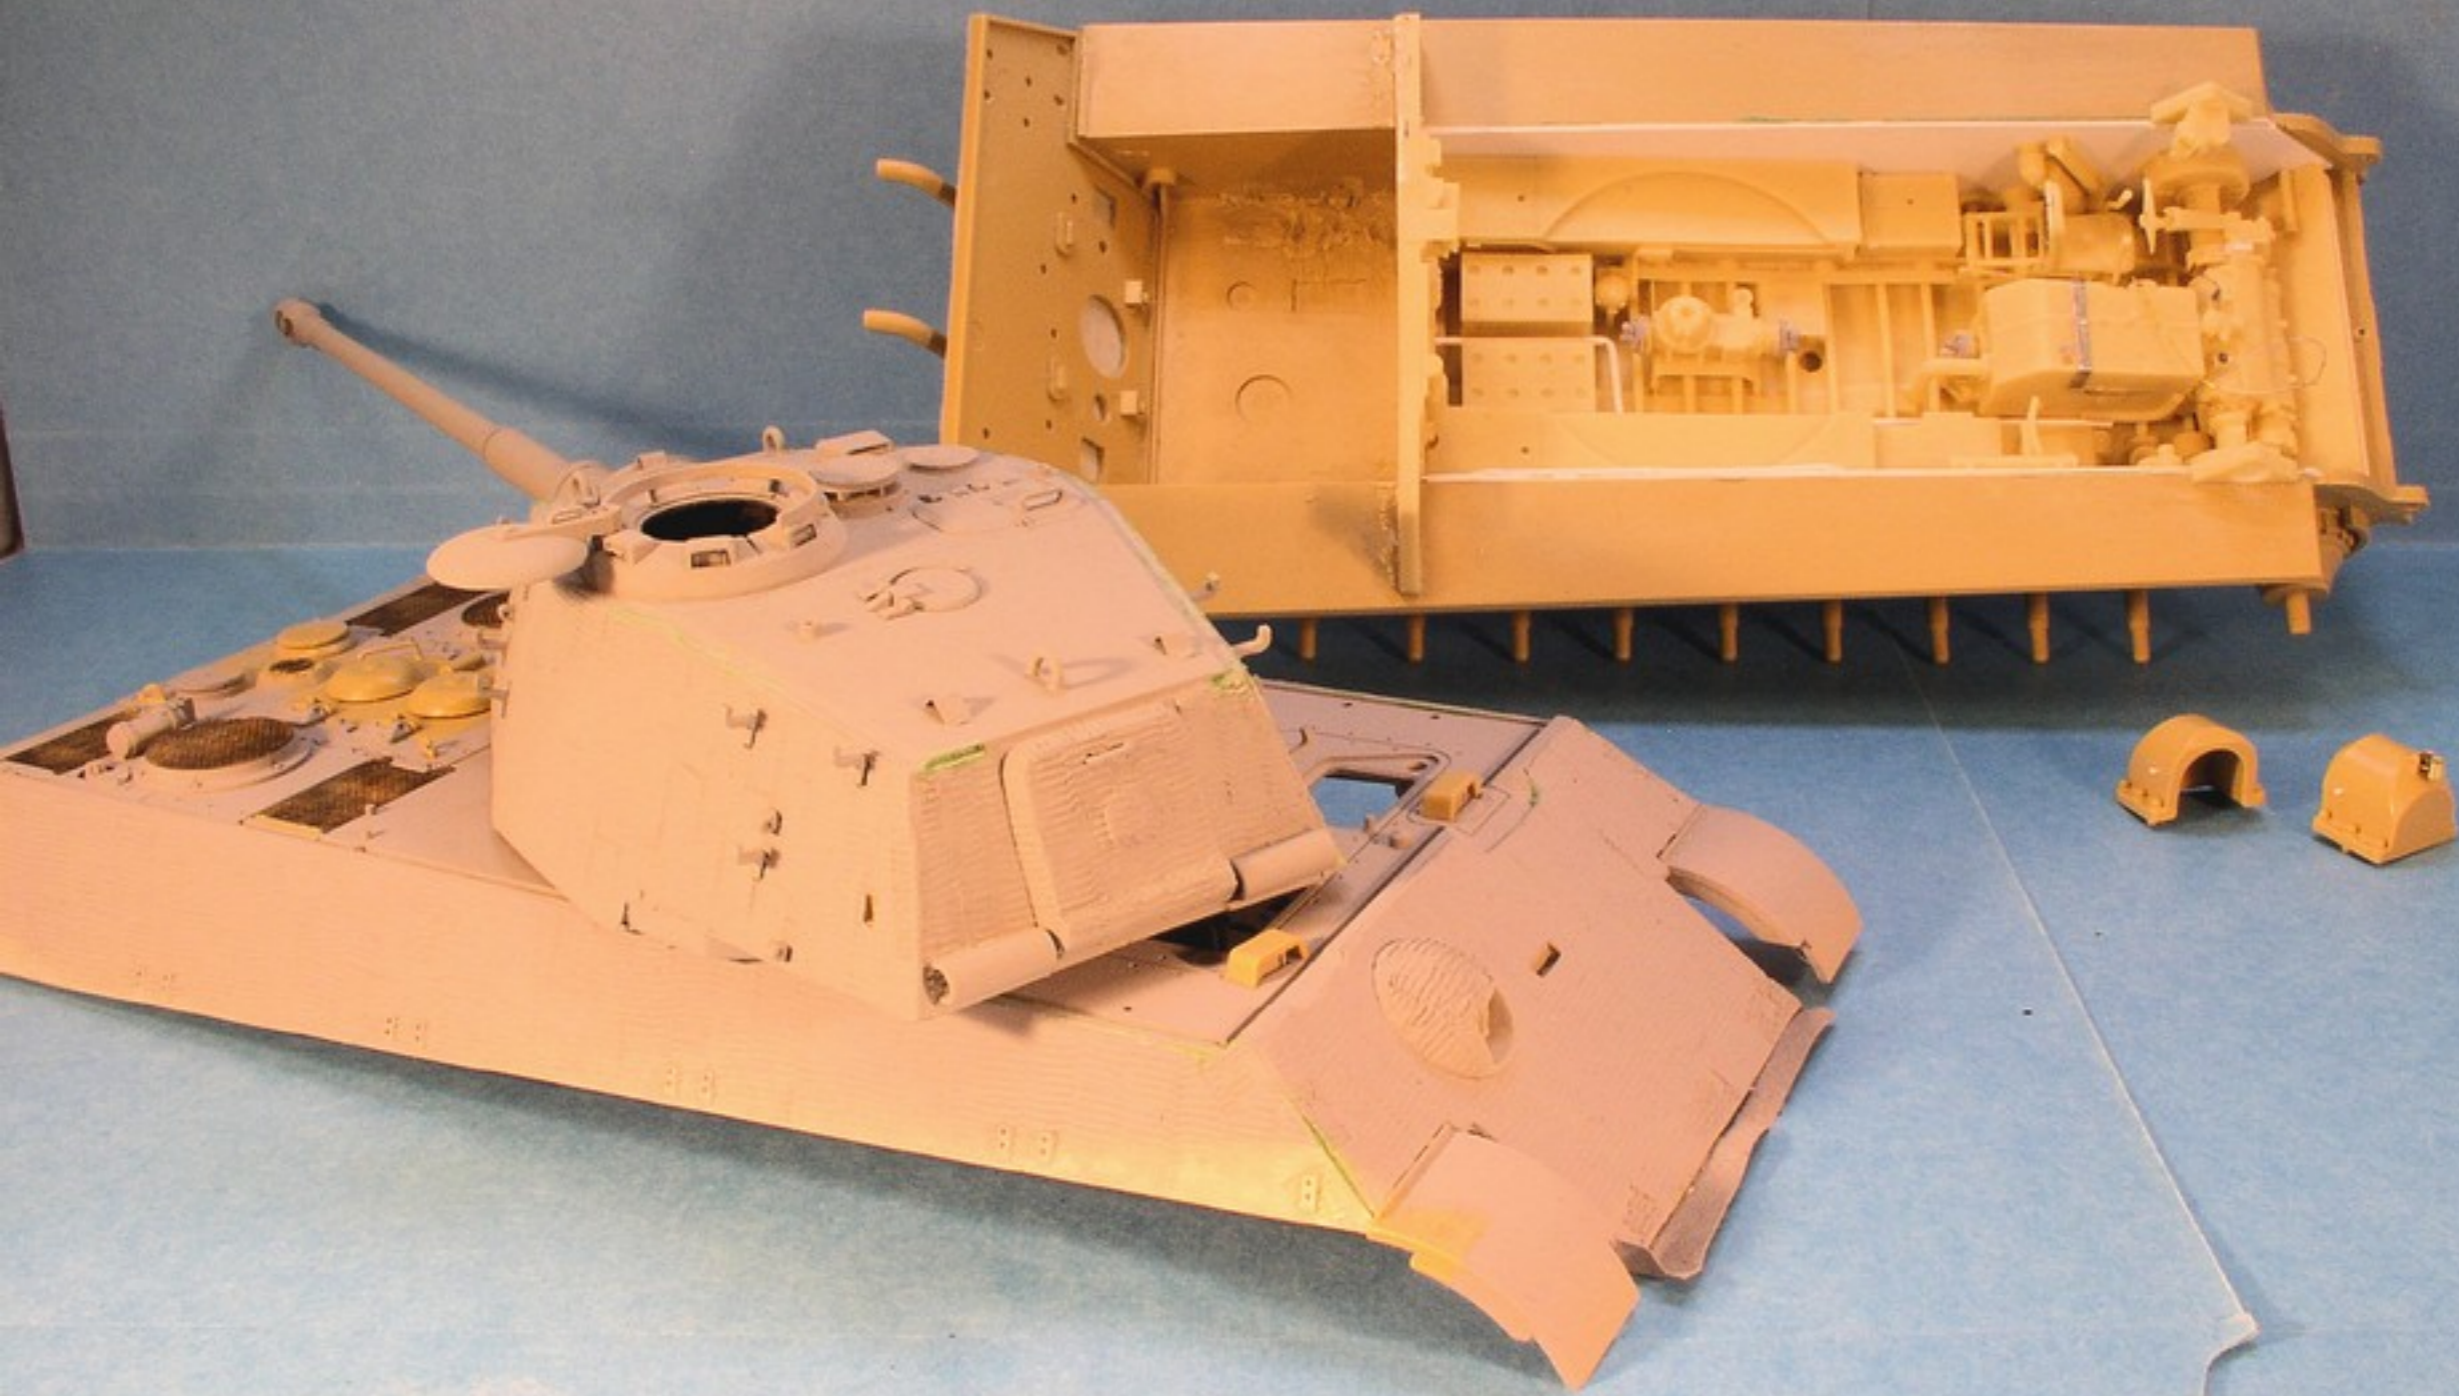

MODEL NO. 1000
SCALE 1/24
DATE 1950

MODEL NO. 1000
SCALE 1/24
DATE 1950

SAM!

S-75 Dvina Surface to Air Missile
(NATO Reporting: SA-2 "Guideline")
In the Sinai, October 1973
1/35 scale (1 inch = 2.92 feet)

ne cutting or correct
ARNING! This set con
tilated and well-lit roo
suitable for children 1

lastic models.
ed on the label
ing the model
accurately
carefully in a
his product is

PHOTOETCHED ACCESSORIES FOR SCALE MODELS