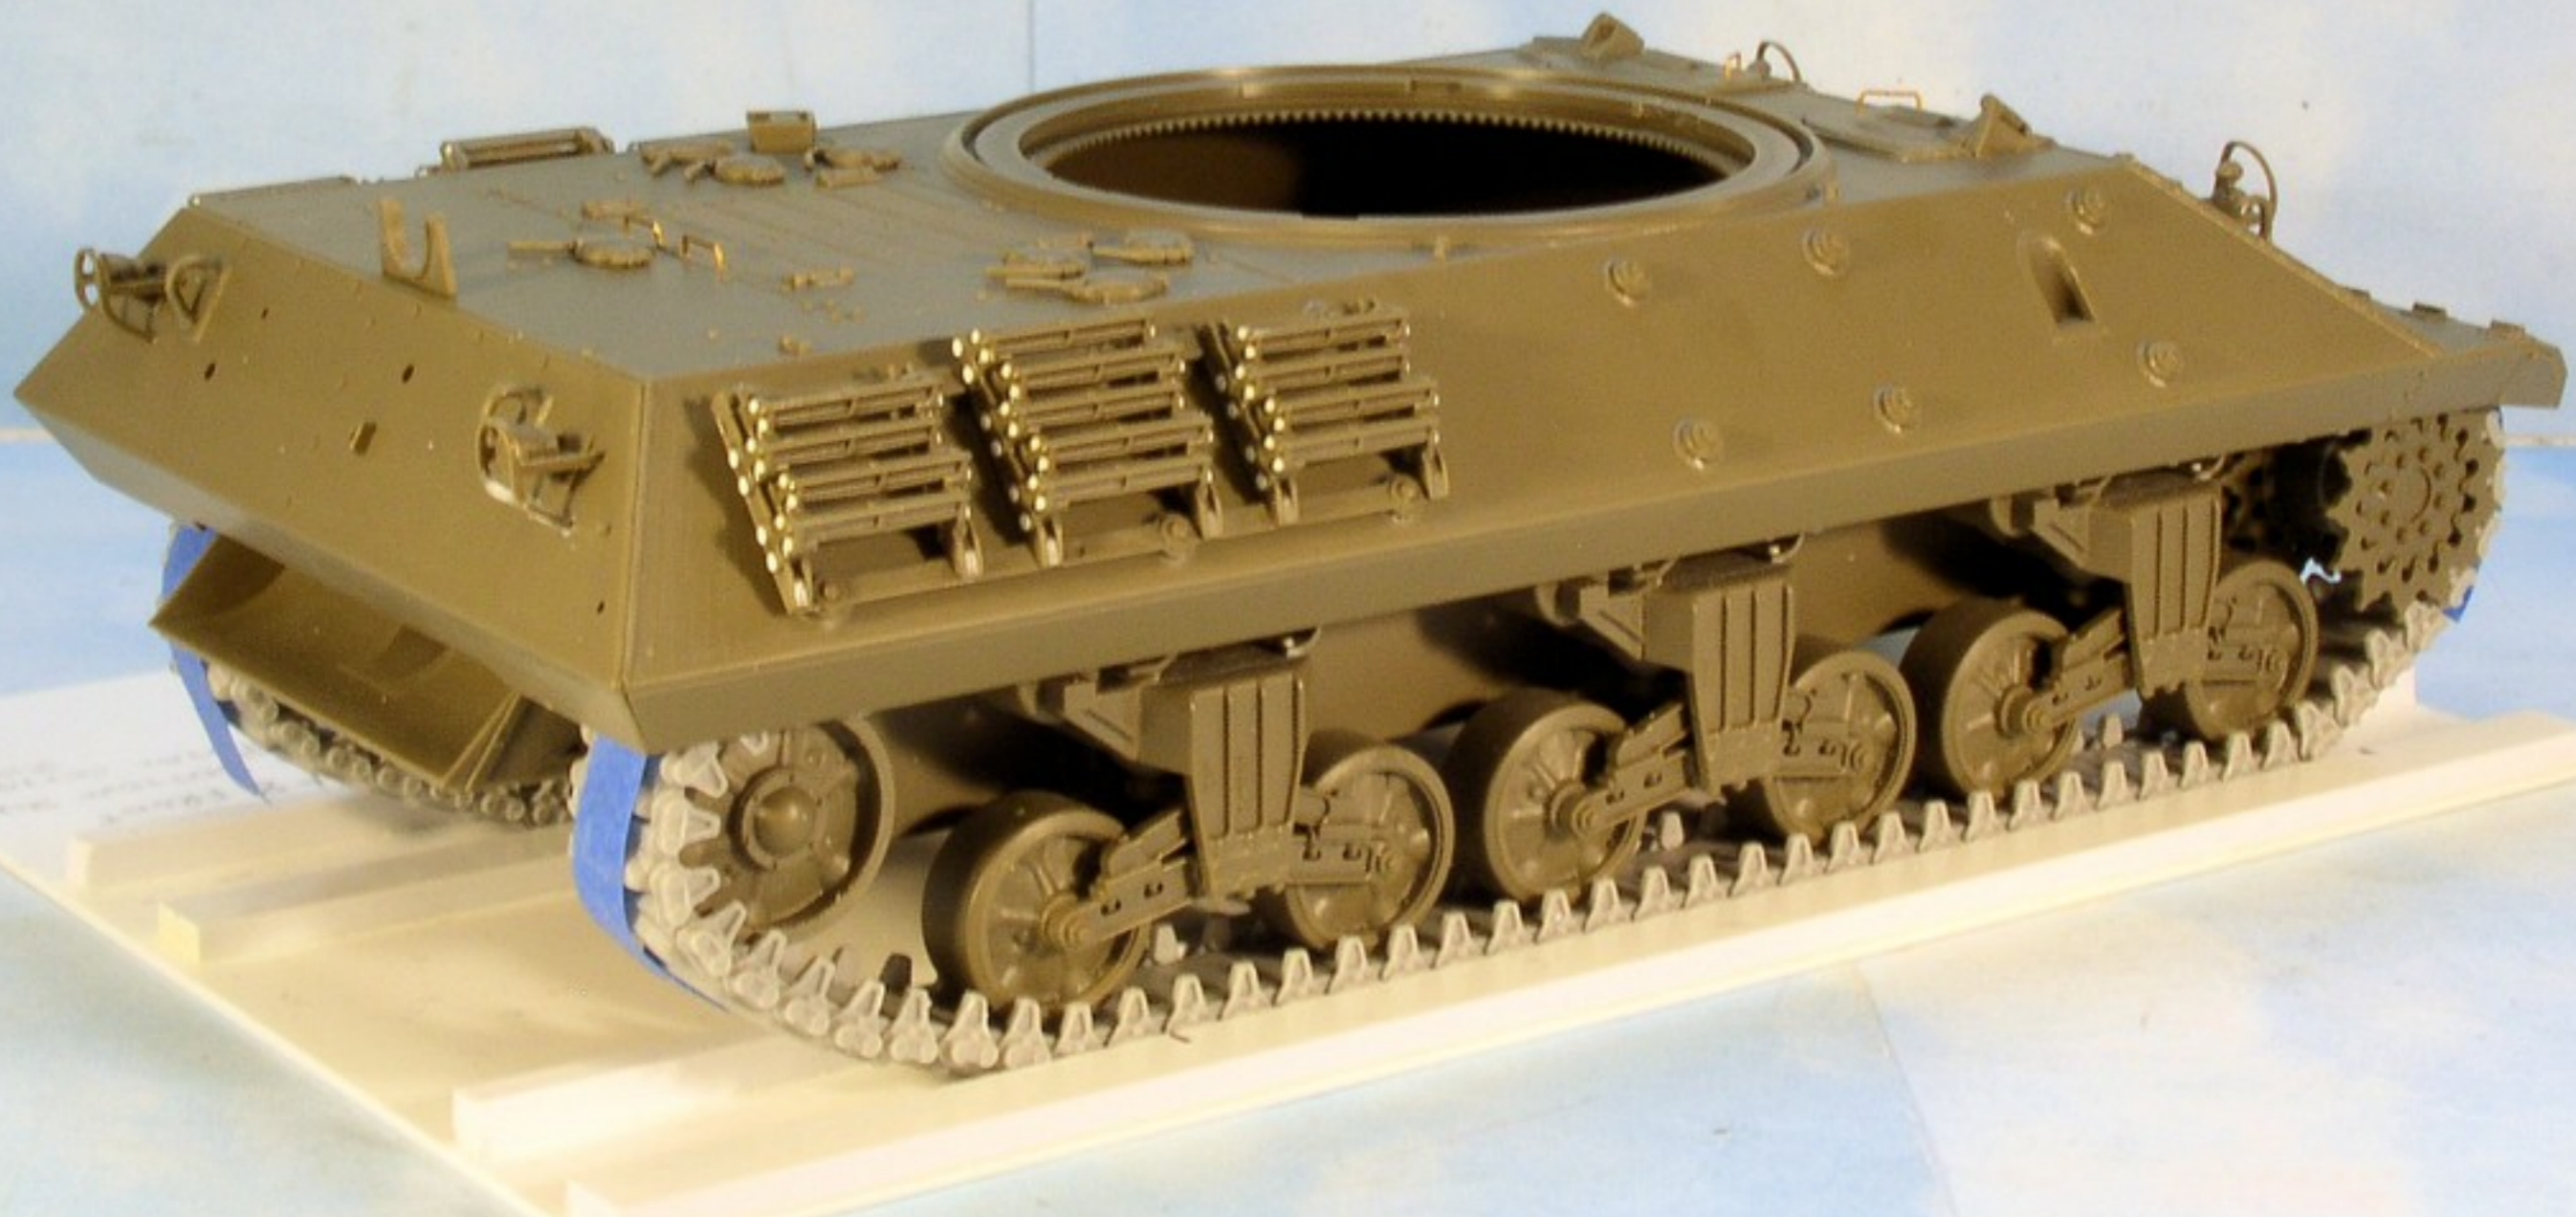

MODEL NO. 1000
SCALE 1/24
DATE 1950

MODEL NO. 1000
SCALE 1/24
DATE 1950

SAM!

S-75 Dvina Surface to Air Missile
(NATO Reporting: SA-2 "Guideline")
In the Sinai, October 1973
1/35 scale (1 inch = 2.92 feet)

ne cutting or correct
ARNING! This set con
tilated and well-lit roo
suitable for children 1

lastic models.
ed on the label
ing the model
accurately
carefully in a
his product is

PHOTOETCHED ACCESSORIES FOR SCALE MODELS