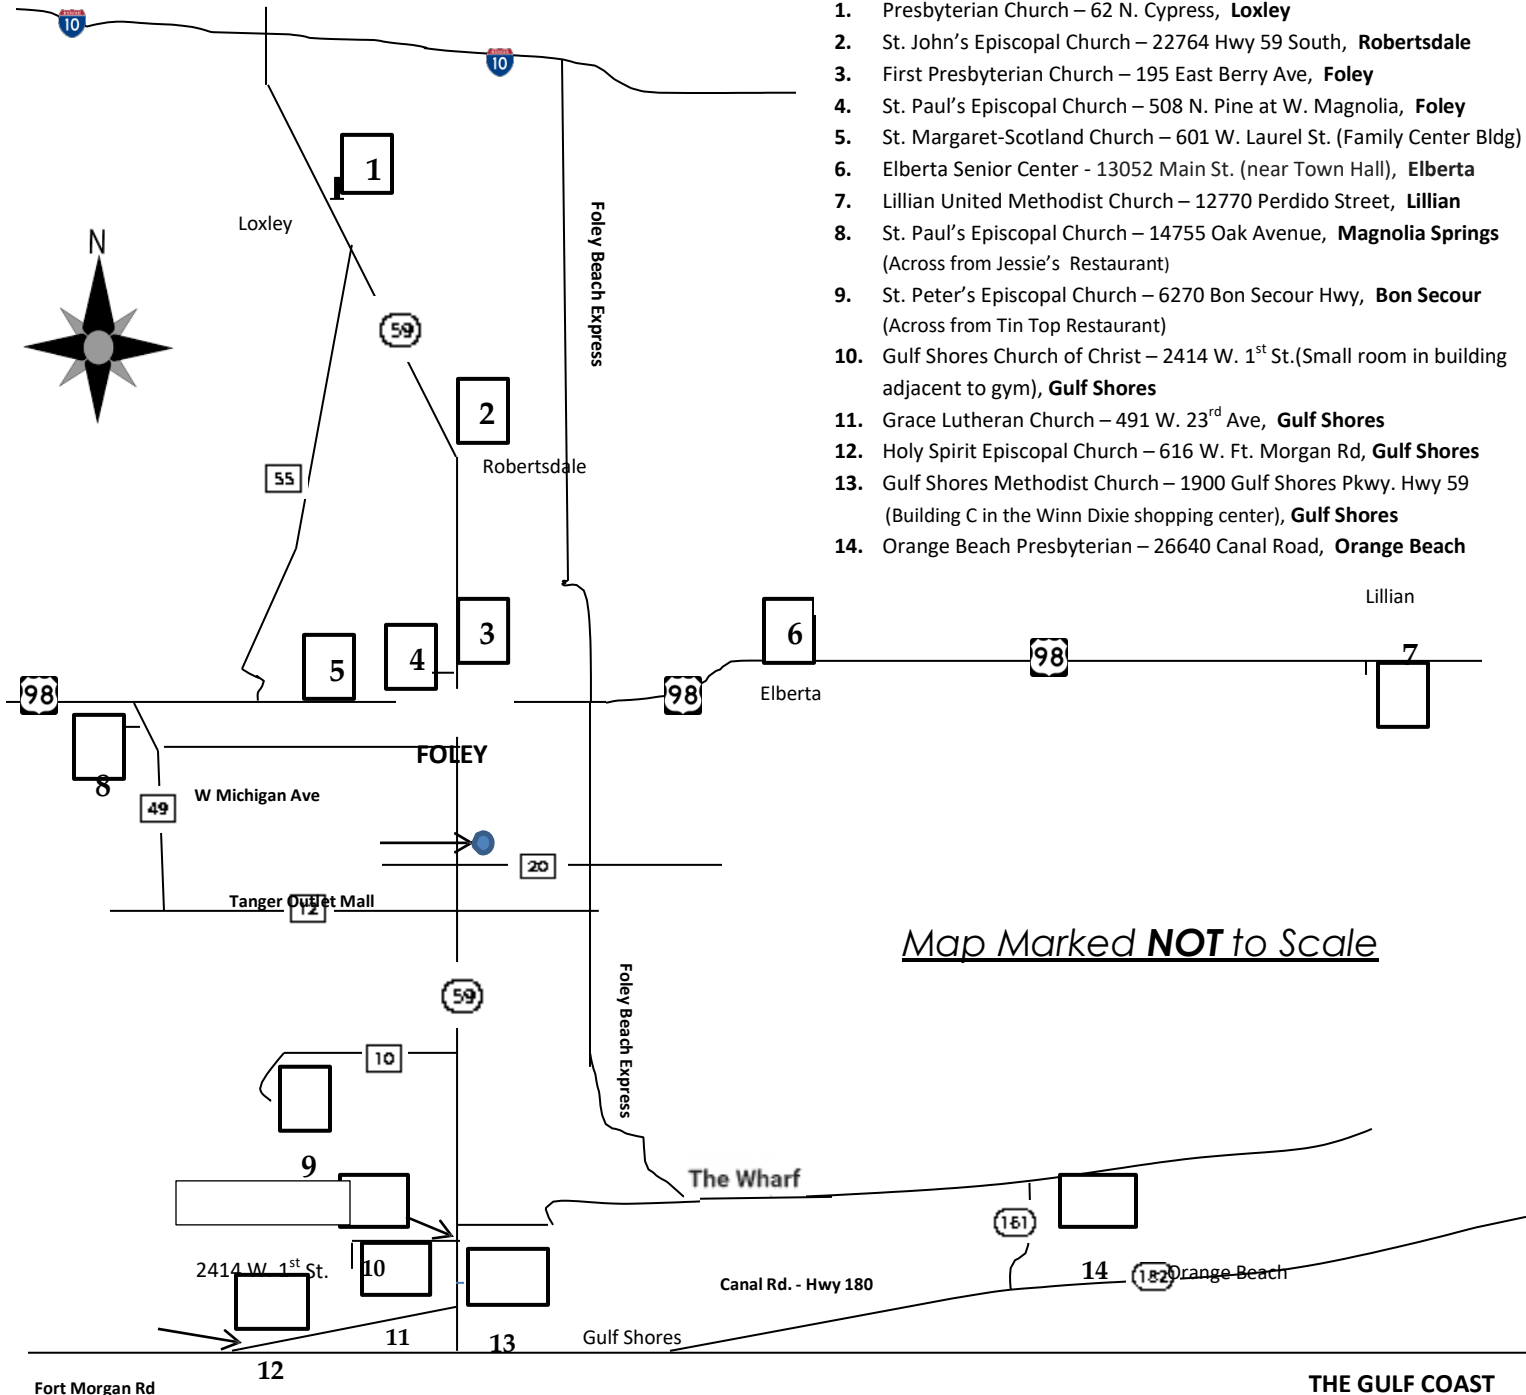

1. Presbyterian Church – 62 N. Cypress, **Loxley**
2. St. John’s Episcopal Church – 22764 Hwy 59 South, **Robertsdale**
3. First Presbyterian Church – 195 East Berry Ave, **Foley**
4. St. Paul’s Episcopal Church – 508 N. Pine at W. Magnolia, **Foley**
5. St. Margaret-Scotland Church – 601 W. Laurel St. (Family Center Bldg) **Foley**
6. Elberta Senior Center - 13052 Main St. (near Town Hall), **Elberta**
7. Lillian United Methodist Church – 12770 Perdido Street, **Lillian**
8. St. Paul’s Episcopal Church – 14755 Oak Avenue, **Magnolia Springs**
  (Across from Jessie’s Restaurant)
9. St. Peter’s Episcopal Church – 6270 Bon Secour Hwy, **Bon Secour**
  (Across from Tin Top Restaurant)
10. Gulf Shores Church of Christ – 2414 W. 1st St. (Small room in building adjacent to gym), **Gulf Shores**
11. Grace Lutheran Church – 491 W. 23rd Ave, **Gulf Shores**
12. Holy Spirit Episcopal Church – 616 W. Ft. Morgan Rd, **Gulf Shores**
13. Gulf Shores Methodist Church – 1900 Gulf Shores Pkwy. Hwy 59 (Building C in the Winn Dixie shopping center), **Gulf Shores**
14. Orange Beach Presbyterian – 26640 Canal Road, **Orange Beach**

*Map Marked **NOT** to Scale*