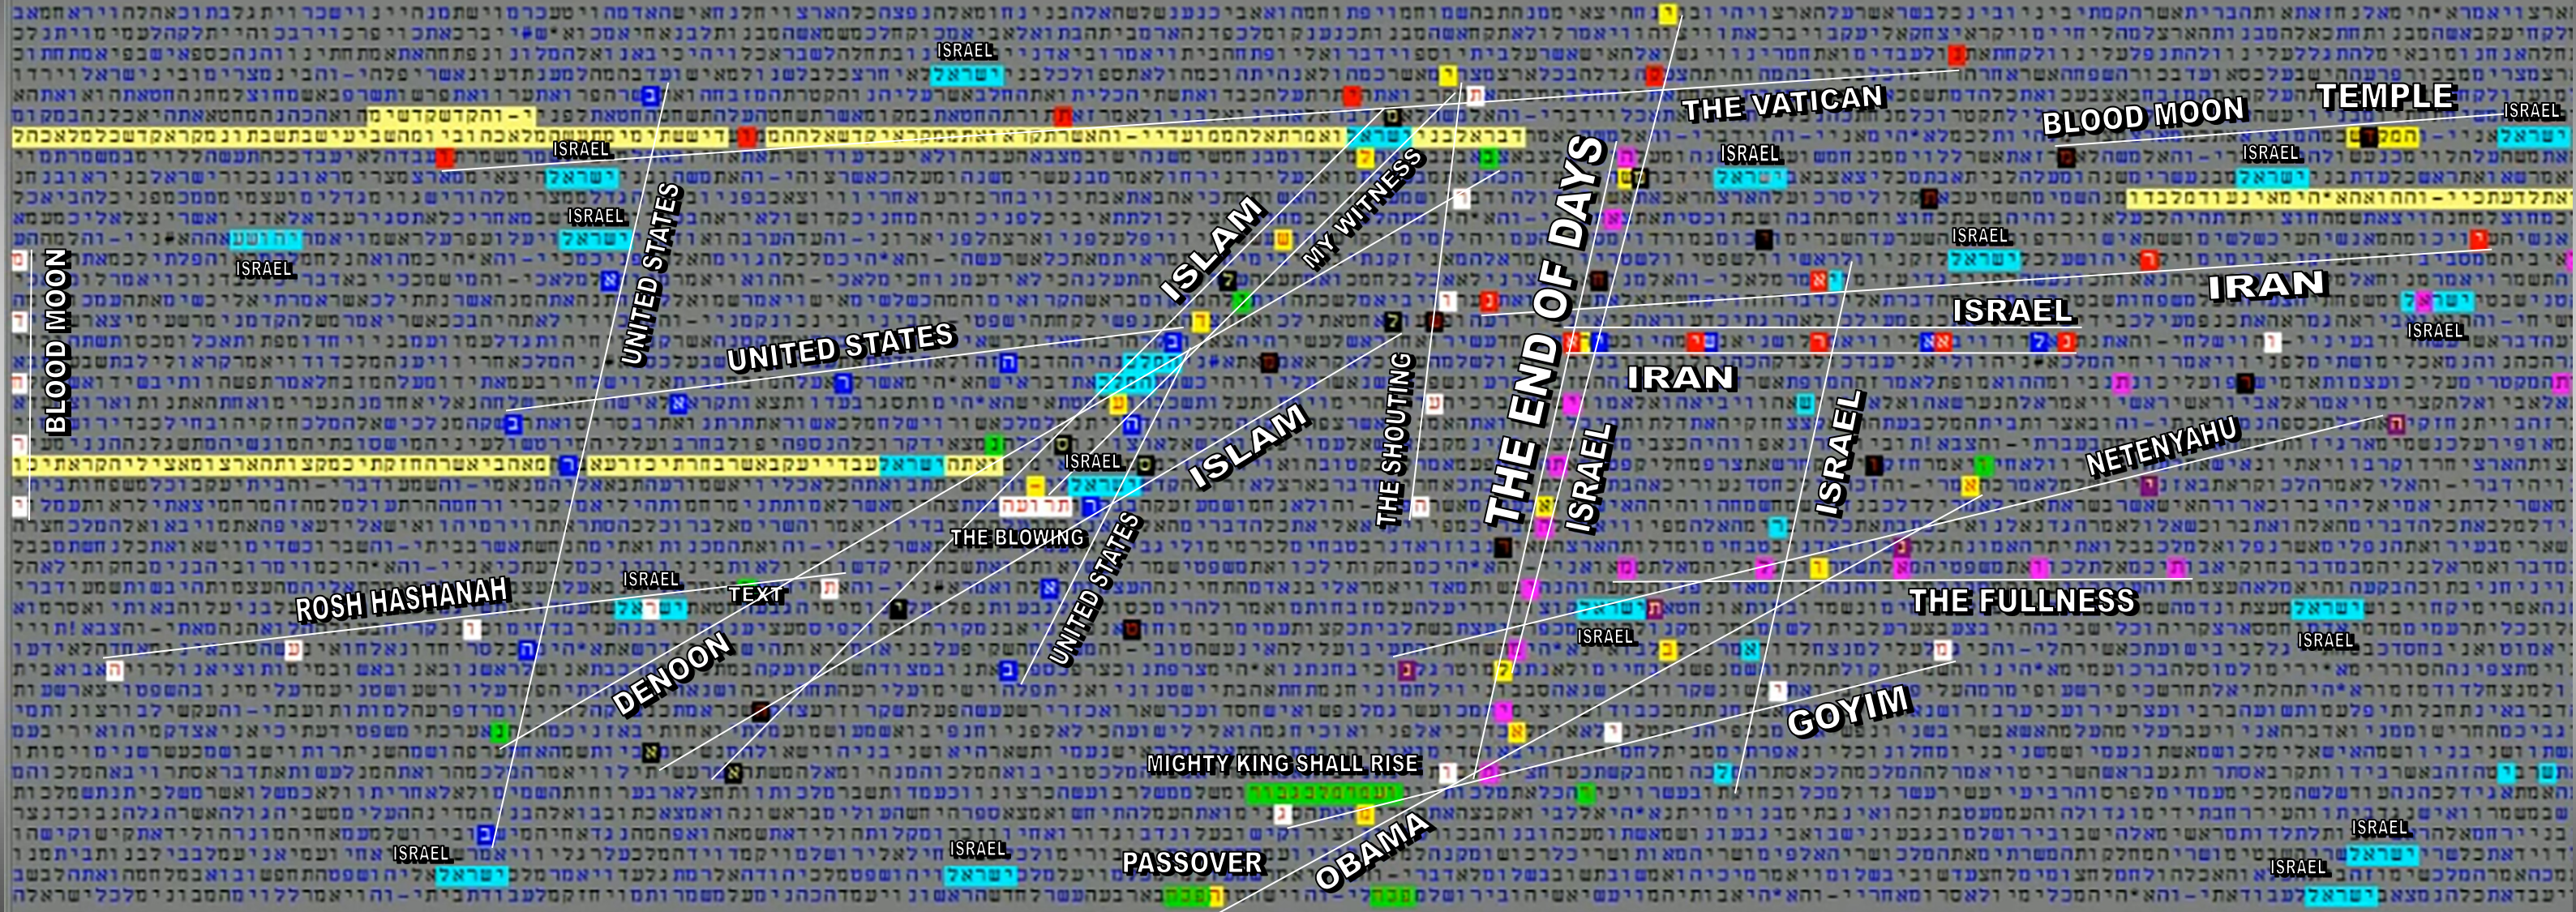

END OF DAYS - THE APOCYLIPSE I

Bible Code Matrix of Prophecy in Scripture

© MATTHEW WRIGHT MINISTRIES
Graphic layout by Luis B. Vega

RESOURCES
[youtube.com/user/TheMatt71269](https://www.youtube.com/user/TheMatt71269)
biblecodenow1@gmail.com
biblecodenow.com
[facebook.com/groups/code searcher](https://www.facebook.com/groups/code searcher)

SCRIPTURE SOURCE(S)
Old & New Testament
TorahSoft

FOR AN EXPLANATION - STUDY OF THE CHART CODE MATRIX, VISIT THE YOUTUBE CHANNEL VIDEO SERIES.
WIDTH: 27504 CENTER: 286174