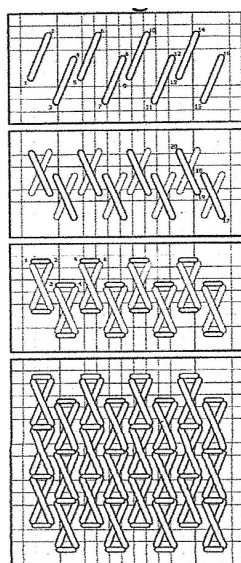

## Aqua

Top:

Mandarin Floss #M907

Stitch:

Mosaic

Bottom:

Splendor S1044

Sprinkles 71

Stitch:

Hourglass Cross

CBK Stitch Guide  
get the point S -XO H