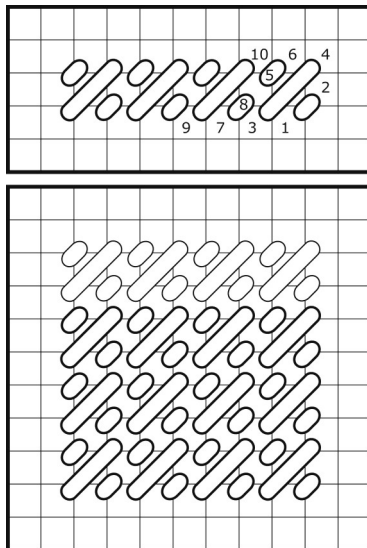

# Bull Ornament

## Aqua

Top:

Mandarin Floss #M907

Stitch:

Mosaic

Bottom:

Splendor S1044

Sprinkles 71

Stitch:

Hourglass Cross

CBK Stitch Guide  
get the point S -XO H