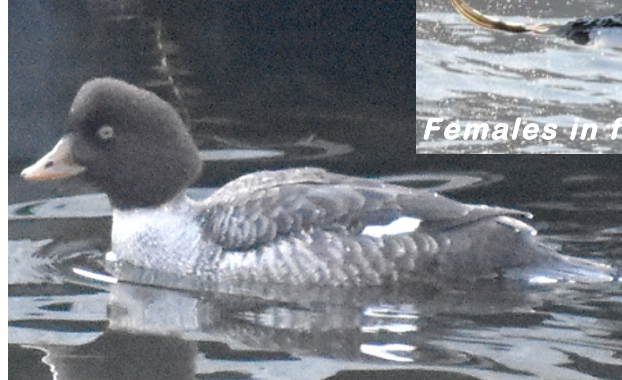

TRUMPETER SWAN *Cygnus buccinator* (Larger than Tundra Swan, adults have dark beak without yellow spot before eye)

CANADA GOOSE *Branta canadensis* (Loud honkers, walk around beaches and docks, leave droppings everywhere)

MALLARD *Anas platyrhynchos* (Male standing, female in flight)

GADWALL *Mareca strepera*

RING-NECKED DUCK *Aythya collaris* (White band around beak, male dark with white sides, female brown)

GREATER SCAUP *Aythya marila*

LESSER SCAUP *Aythya affinis* (Scaup species are very similar)

COMMON GOLDENEYE *Bucephala clangula* (Male with greenish head and round white patch between bill and eye, female's head brown)

Females in flight

BARROW'S GOLDENEYE *Bucephala islandica* (Male with purplish head and crescent-shaped white patch between bill and eye, female's head brown)

Females in flight

Juvenile

BUFFLEHEAD *Bucephala albeola* (Male with broadly white nape behind eye, female has smaller patch behind and below eye)