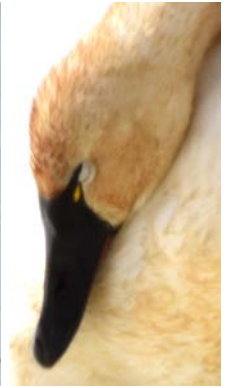

BIRDS in and around LAKE PEND OREILLE AND PRIEST LAKE

BONNER COUNTY, IDAHO AND THE IDAHO PANHANDLE NATIONAL FOREST

RED-NECKED GREBE *Podiceps grisegena* (Builds floating nest in marsh, squawking call)

HORNED GREBE *Podiceps auritus*
(Breeding colors golden ear tufts and chestnut neck)

WESTERN GREBE *Aechmophorus occidentalis*
(Builds floating nest, "walks on water" in courtship)

COMMON LOON *Gavia immer*

AMERICAN WHITE PELICAN *Pelecanus erythrorhynchos*

CALIFORNIA GULL *Larus californicus* (Red blotch on lower bill near tip with black dots)

RING-BILLED GULL *Larus delawarensis* (Adult with yellow bill & legs, no red on bill tip, black ring around bill tip, immature on right)

KILLDEER *Charadrius vociferous* (Nests on beaches, please take care)

SANDERLING *Calidris alba*

SPOTTED SANDPIPER *Actitis macularius* (Nests on beaches, please take care)

DOUBLE-CRESTED CORMORANT *Phalacrocorax auritus* (Yellow throat pouch)

TUNDRA SWAN *Cygnus columbianus* (Adults have dark beak with yellow spot before eye, immature with reddish-yellow beak)