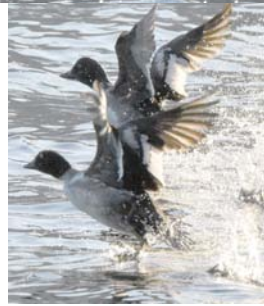

Females in flight