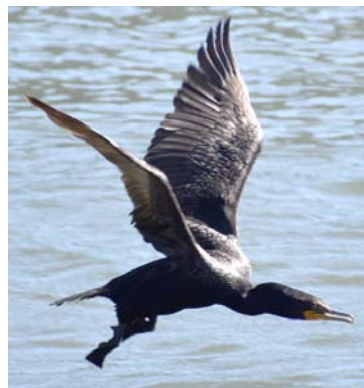

WESTERN GREBE *Aechmophorus occidentalis*
(Builds floating nest, "walks on water" in courtship)

COMMON LOON *Gavia immer*

AMERICAN WHITE PELICAN *Pelecanus erythrorhynchos*

CALIFORNIA GULL *Larus californicus* (Red blotch on lower bill near tip with black dots)

RING-BILLED GULL *Larus delawarensis* (Adult with yellow bill & legs, no red on bill tip, black ring around bill tip, immature on right)

KILLDEER *Charadrius vociferous* (Nests on beaches, please take care)

SANDERLING *Calidris alba*

SPOTTED SANDPIPER *Actitis macularius* (Nests on beaches, please take care)

DOUBLE-CRESTED CORMORANT *Phalacrocorax auritus* (Yellow throat pouch)

TUNDRA SWAN *Cygnus columbianus* (Adults have dark beak with yellow spot before eye, immature with reddish-yellow beak)

TRUMPETER SWAN *Cygnus buccinator* (Larger than Tundra Swan, adults have dark beak without yellow spot before eye)

CANADA GOOSE *Branta canadensis* (Loud honkers, walk around beaches and docks, leave droppings everywhere)