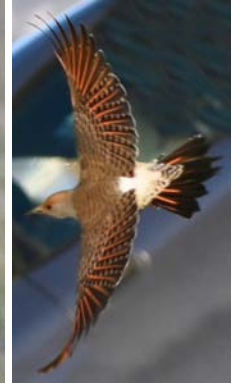

ANNA'S HUMMINGBIRD *Calypte anna*

Rex Lavoier

Rex Lavoier

RUFOUS HUMMINGBIRD *Selasphorus rufus*
(Adult male perched, females in flight, female on nest)

Kati Fleming

CALLIOPE HUMMINGBIRD *Stellula calliope*

PILEATED WOODPECKER *Dryocopus pileatus*
(Almost big as a crow, male has red stripe on cheek, pecks squarish holes in tree trunks, fast “wuk” series call)

RED-SHAFTED FLICKER *Colaptes auratus*
(Underside of wings in flight salmon colored, male has red cheek, “kyeer” call)