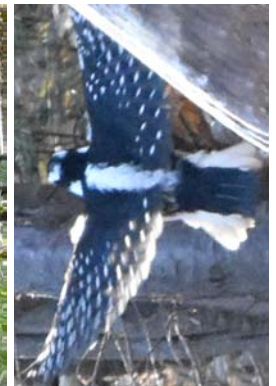

ANNA'S HUMMINGBIRD *Calypte anna*

Rex Lavoier

Rex Lavoier

RUFOUS HUMMINGBIRD *Selasphorus rufus*
(Adult male perched, females in flight, female on nest)

Kati Fleming

CALLIOPE HUMMINGBIRD *Stellula calliope*

PILEATED WOODPECKER *Dryocopus pileatus*
(Almost big as a crow, male has red stripe on cheek, pecks squarish holes in tree trunks, fast “wuk” series call)

RED-SHAFTED FLICKER *Colaptes auratus*
(Underside of wings in flight salmon colored, male has red cheek, “kyeer” call)