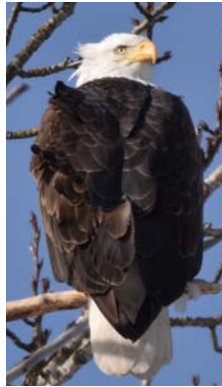

WILD TURKEY *Meleagris gallopavo* (Hanging beard on male's breast)

RUFFED GROUSE *Bonasa umbellus*
(Head crest, neck ruff prominent in males)

CALIFORNIA QUAIL *Callipepla californica*
("Comma-shaped" plume on crown of head)

nottsexminer

stevevoght

RING-NECKED PHEASANT *Phasianus colchicus*

TURKEY VULTURE *Cathartes aura* (Head red, naked)

NORTHERN HARRIER *Circus hudsonius* (White rump patch conspicuous in flight)

RED-TAILED HAWK *Buteo jamaicensis*

COOPER'S HAWK *Accipiter cooperii* (Adult with rusty, barred breast, immature in flight and far right)

AMERICAN KESTREL *Falco sparverius*

NORTHERN BALD EAGLE *Haliaeetus leucocephalus ssp. washingtoniensis*