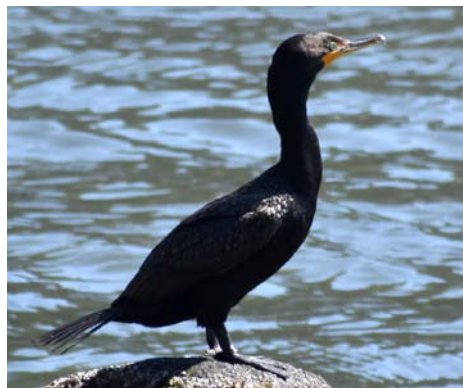

BIRDS in and around LAKE PEND OREILLE AND PRIEST LAKE

BONNER COUNTY, IDAHO AND THE IDAHO PANHANDLE NATIONAL FOREST

RED-NECKED GREBE *Podiceps grisegena* (Builds floating nest in marsh, squawking call)

HORNED GREBE *Podiceps auritus*
(Breeding colors golden ear tufts and chestnut neck)

WESTERN GREBE *Aechmophorus occidentalis*
(Builds floating nest, "walks on water" in courtship)

COMMON LOON *Gavia immer*

AMERICAN WHITE PELICAN *Pelecanus erythrorhynchos*

CALIFORNIA GULL *Larus californicus* (Red blotch on lower bill near tip with black dots)

RING-BILLED GULL *Larus delawarensis* (Adult with yellow bill & legs, no red on bill tip, black ring around bill tip, immature on right)

KILLDEER *Charadrius vociferous* (Nests on beaches, please take care)

SANDERLING *Calidris alba*

SPOTTED SANDPIPER *Actitis macularius* (Nests on beaches, please take care)

DOUBLE-CRESTED CORMORANT *Phalacrocorax auritus* (Yellow throat pouch)

TUNDRA SWAN *Cygnus columbianus* (Adults have dark beak with yellow spot before eye, immature with reddish-yellow beak)