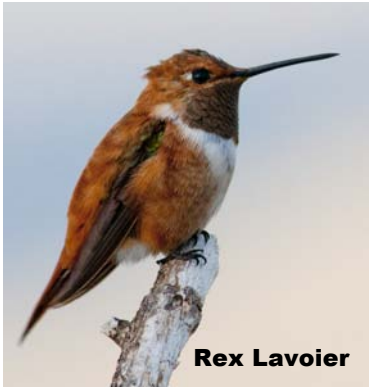

NORTHERN PYGMY-OWL
Glaucidium gnoma
(A tiny owl, "eye-like spots on back of head")

GREAT HORNED OWL *Bubo virginianus*

BELTED KINGFISHER *Ceryle alcyon* (Female with rufous belt on chest, male has a fish for chicks)

EURASIAN COLLARED DOVE *Streptopelia decaocto*

MOURNING DOVE *Zenaida macroura*

ROCK PIGEON *Columba livia* (Roosts under bridges)

Larry & Teddy Page

BLACK-CHINNED HUMMINGBIRD
Archilochus alexandri

Brocken Inaglory

ANNA'S HUMMINGBIRD *Calypte anna*

Rex Lavoier

Rex Lavoier

RUFOUS HUMMINGBIRD *Selasphorus rufus*
(Adult male perched, females in flight, female on nest)

Kati Fleming

CALLIOPE HUMMINGBIRD *Stellula calliope*

PILEATED WOODPECKER *Dryocopus pileatus*
(Almost big as a crow, male has red stripe on cheek, pecks squarish holes in tree trunks, fast “wuk” series call)

RED-SHAFTED FLICKER *Colaptes auratus*
(Underside of wings in flight salmon colored, male has red cheek, “kyeer” call)