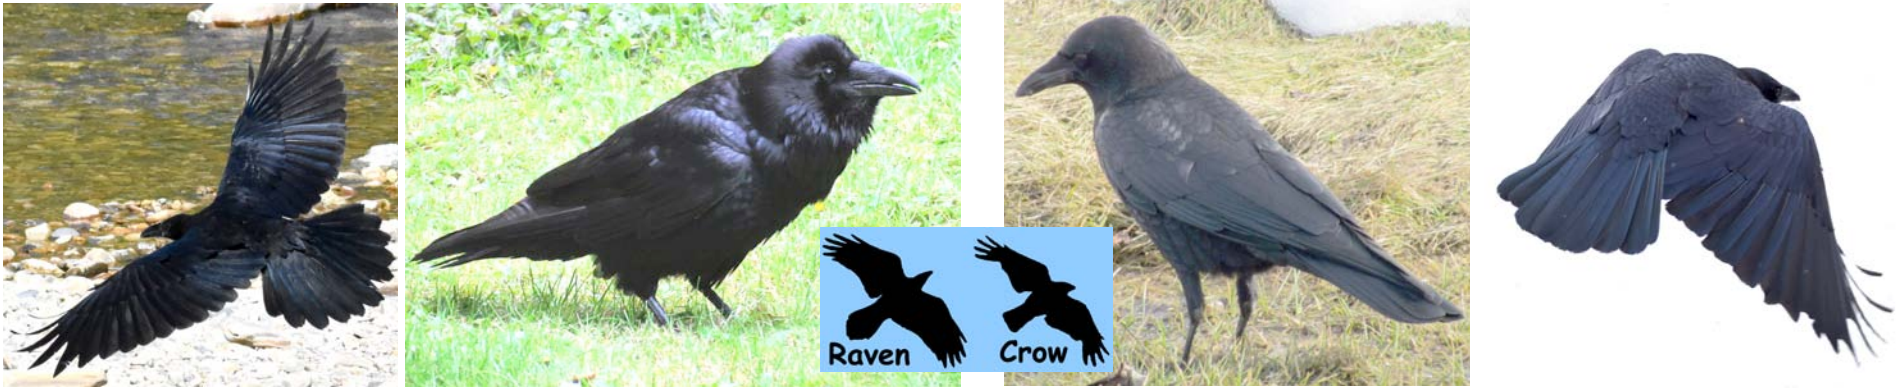

VIOLET-GREEN SWALLOW *Tachycineta thalassina* (White extends above eye, back green-black, white rump patches in flight)

BANK SWALLOW *Riparia riparia*

NORTHERN ROUGH-WINGED SWALLOW *Stelgidopteryx serripennis*

BARN SWALLOW *Hirundo rustica* (Forked "swallow tail" conspicuous in flight)

EASTERN KINGBIRD *Tyrannus tyrannus*

COMMON RAVEN *Corvus corax* (Larger than crow, heavier bill, back of tail rounded or "V" shaped in flight)

AMERICAN CROW *Corvus brachyrhynchos* (Tail square in back)

BLACK-BILLED MAGPIE *Pica hudsonia*

STELLER'S JAY *Cyanocitta stelleri*

BLUE JAY *Cyanocitta cristata*

CANADA JAY *Perisoreus canadensis* (Also known as Gray Jay)