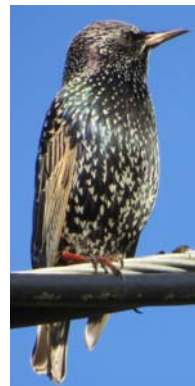

WESTERN BLUEBIRD *Sialia Mexicana*