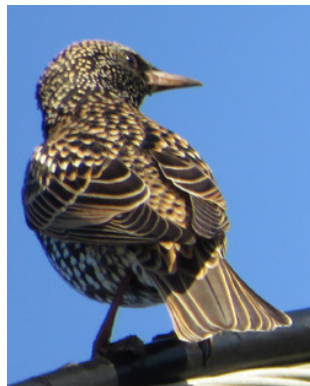

AMERICAN DIPPER *Cinclus mexicanus* (White waterproof eyelids) **GOLDEN-CROWNED KINGLET** *Regulus satrapa*

GRAY CATBIRD *Dumetella carolinensis*

AMERICAN ROBIN *Turdus migratorius*

VARIED THRUSH *Ixoreus naevius*

HERMIT THRUSH *Catharus guttatus*

MOUNTAIN BLUEBIRD *Sialia currucoides*

WESTERN BLUEBIRD *Sialia Mexicana*

EUROPEAN STARLING *Sturnus vulgaris*

TOWNSEND'S WARBLER *Setophaga townsendi*

COMMON YELLOWTHROAT *Geothlypis trichas*