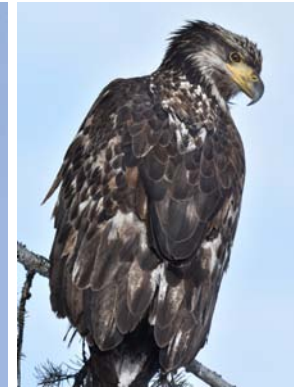

HOODED MERGANSER *Lophodytes cucullatus* (Male, hood retracted, expanded) (female with yellow on beak)

AMERICAN COOT *Fulica americana* ("Chicken-like" in appearance, assemble in rafts of hundreds)

GREAT BLUE HERON *Ardea herodias*

WILD TURKEY *Meleagris gallopavo* (Hanging beard on male's breast)

RUFFED GROUSE *Bonasa umbellus*
(Head crest, neck ruff prominent in males)

CALIFORNIA QUAIL *Callipepla californica*
("Comma-shaped" plume on crown of head)

nottsexminer

stevevoght

RING-NECKED PHEASANT *Phasianus colchicus*

TURKEY VULTURE *Cathartes aura* (Head red, naked)

NORTHERN HARRIER *Circus hudsonius* (White rump patch conspicuous in flight)

RED-TAILED HAWK *Buteo jamaicensis*

COOPER'S HAWK *Accipiter cooperii* (Adult with rusty, barred breast, immature in flight and far right)

AMERICAN KESTREL *Falco sparverius*

NORTHERN BALD EAGLE *Haliaeetus leucocephalus ssp. washingtoniensis*