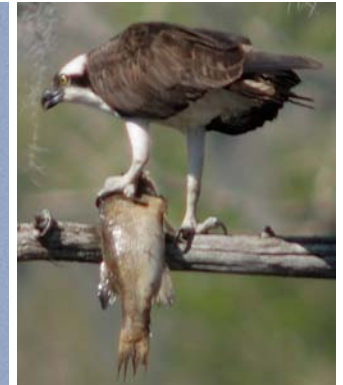

HOODED MERGANSER *Lophodytes cucullatus* (Male, hood retracted, expanded) (female with yellow on beak)

AMERICAN COOT *Fulica americana* ("Chicken-like" in appearance, assemble in rafts of hundreds)

GREAT BLUE HERON *Ardea herodias*

WILD TURKEY *Meleagris gallopavo* (Hanging beard on male's breast)

RUFFED GROUSE *Bonasa umbellus*
(Head crest, neck ruff prominent in males)

CALIFORNIA QUAIL *Callipepla californica*
("Comma-shaped" plume on crown of head)

nottsexminer

stevevoght

RING-NECKED PHEASANT *Phasianus colchicus*

TURKEY VULTURE *Cathartes aura* (Head red, naked)

NORTHERN HARRIER *Circus hudsonius* (White rump patch conspicuous in flight)

RED-TAILED HAWK *Buteo jamaicensis*

COOPER'S HAWK *Accipiter cooperii* (Adult with rusty, barred breast, immature in flight and far right)

AMERICAN KESTREL *Falco sparverius*

NORTHERN BALD EAGLE *Haliaeetus leucocephalus ssp. washingtoniensis*