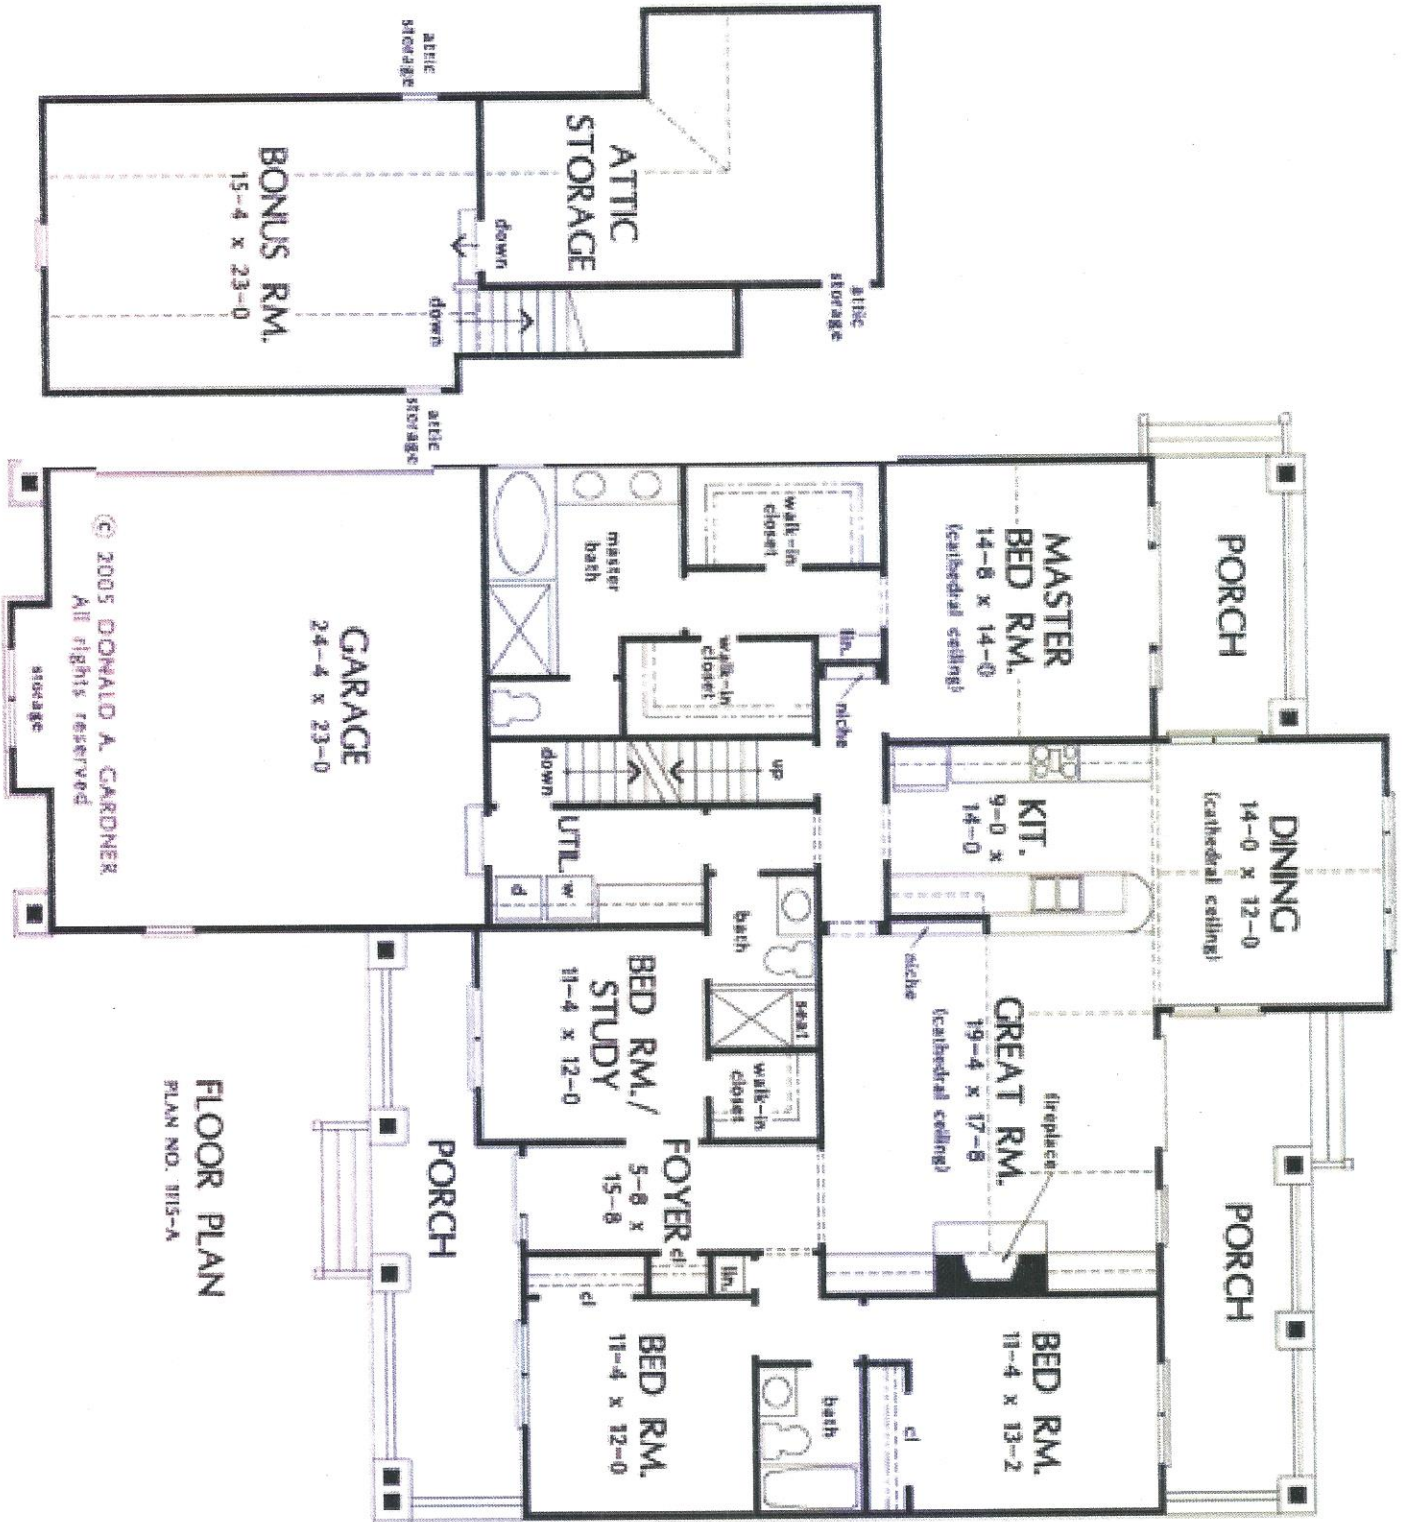

# *Peltier Builders, Inc.*

2054 CR 220 • Angleton, Texas 77515  
(979) 849-4418 • (979) 299-6651

2051 square feet of Living Area

**Elevation**

*All pricing, plans and features are subject to change without notice*

© 2005 DONALD A. GARDNER  
All rights reserved

**FLOOR PLAN**  
PLAN NO. 3115-A