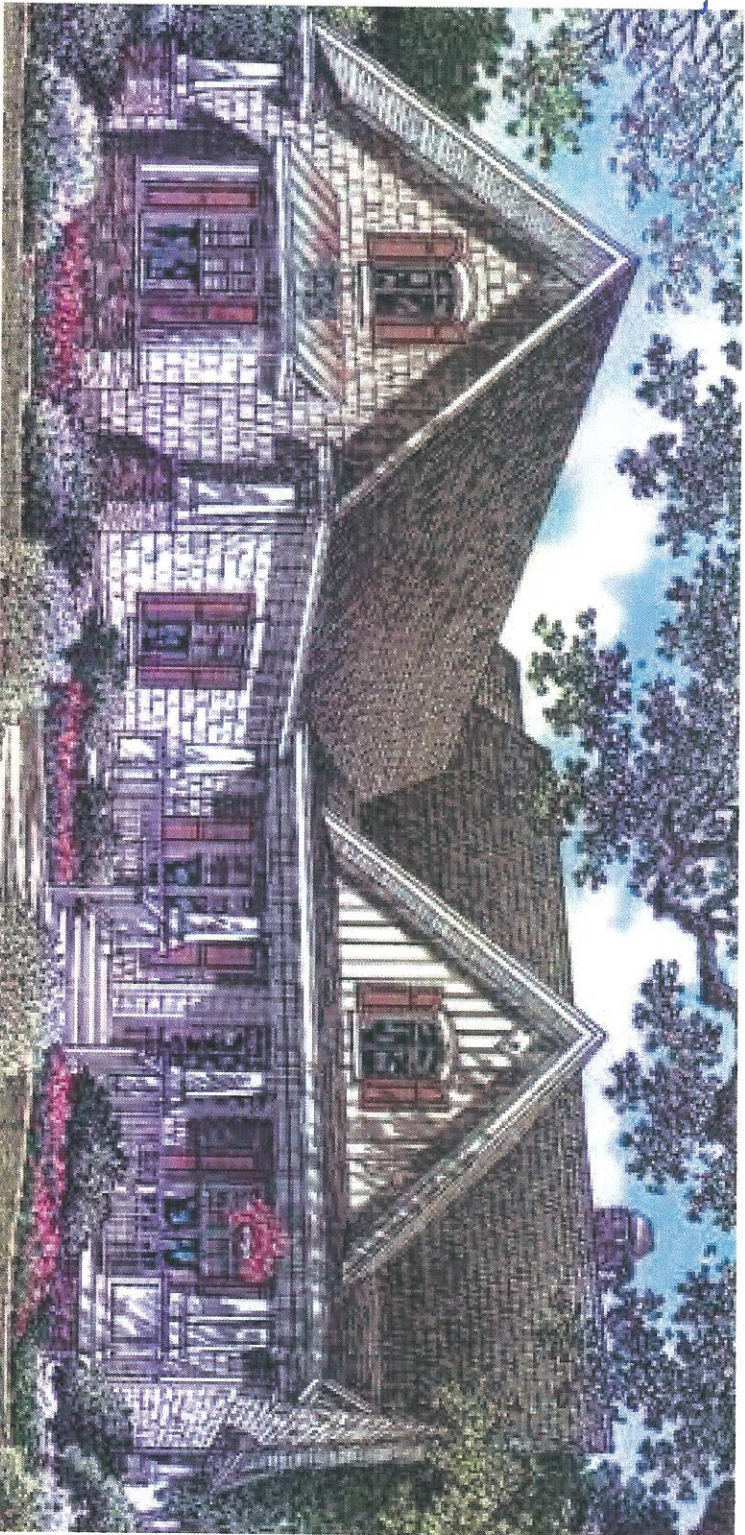

# *Peltier Builders, Inc.*

2054 CR 220 • Angleton, Texas 77515  
(979) 849-4418 • (979) 299-6651

2051 square feet of Living Area

**Elevation**

*All pricing, plans and features are subject to change without notice*