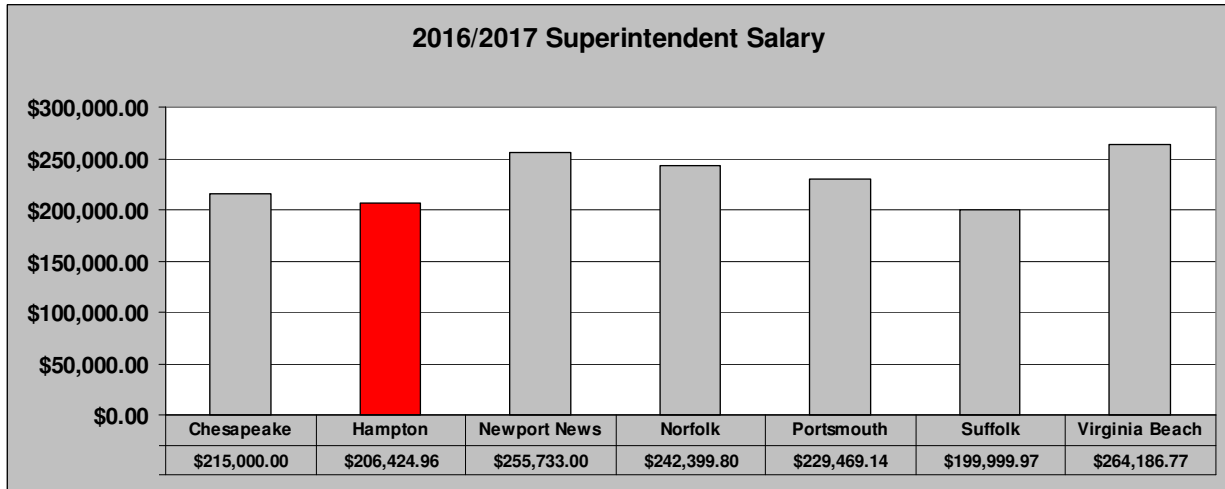

2016/2017 Average Salary

2016/2017 Average Salary