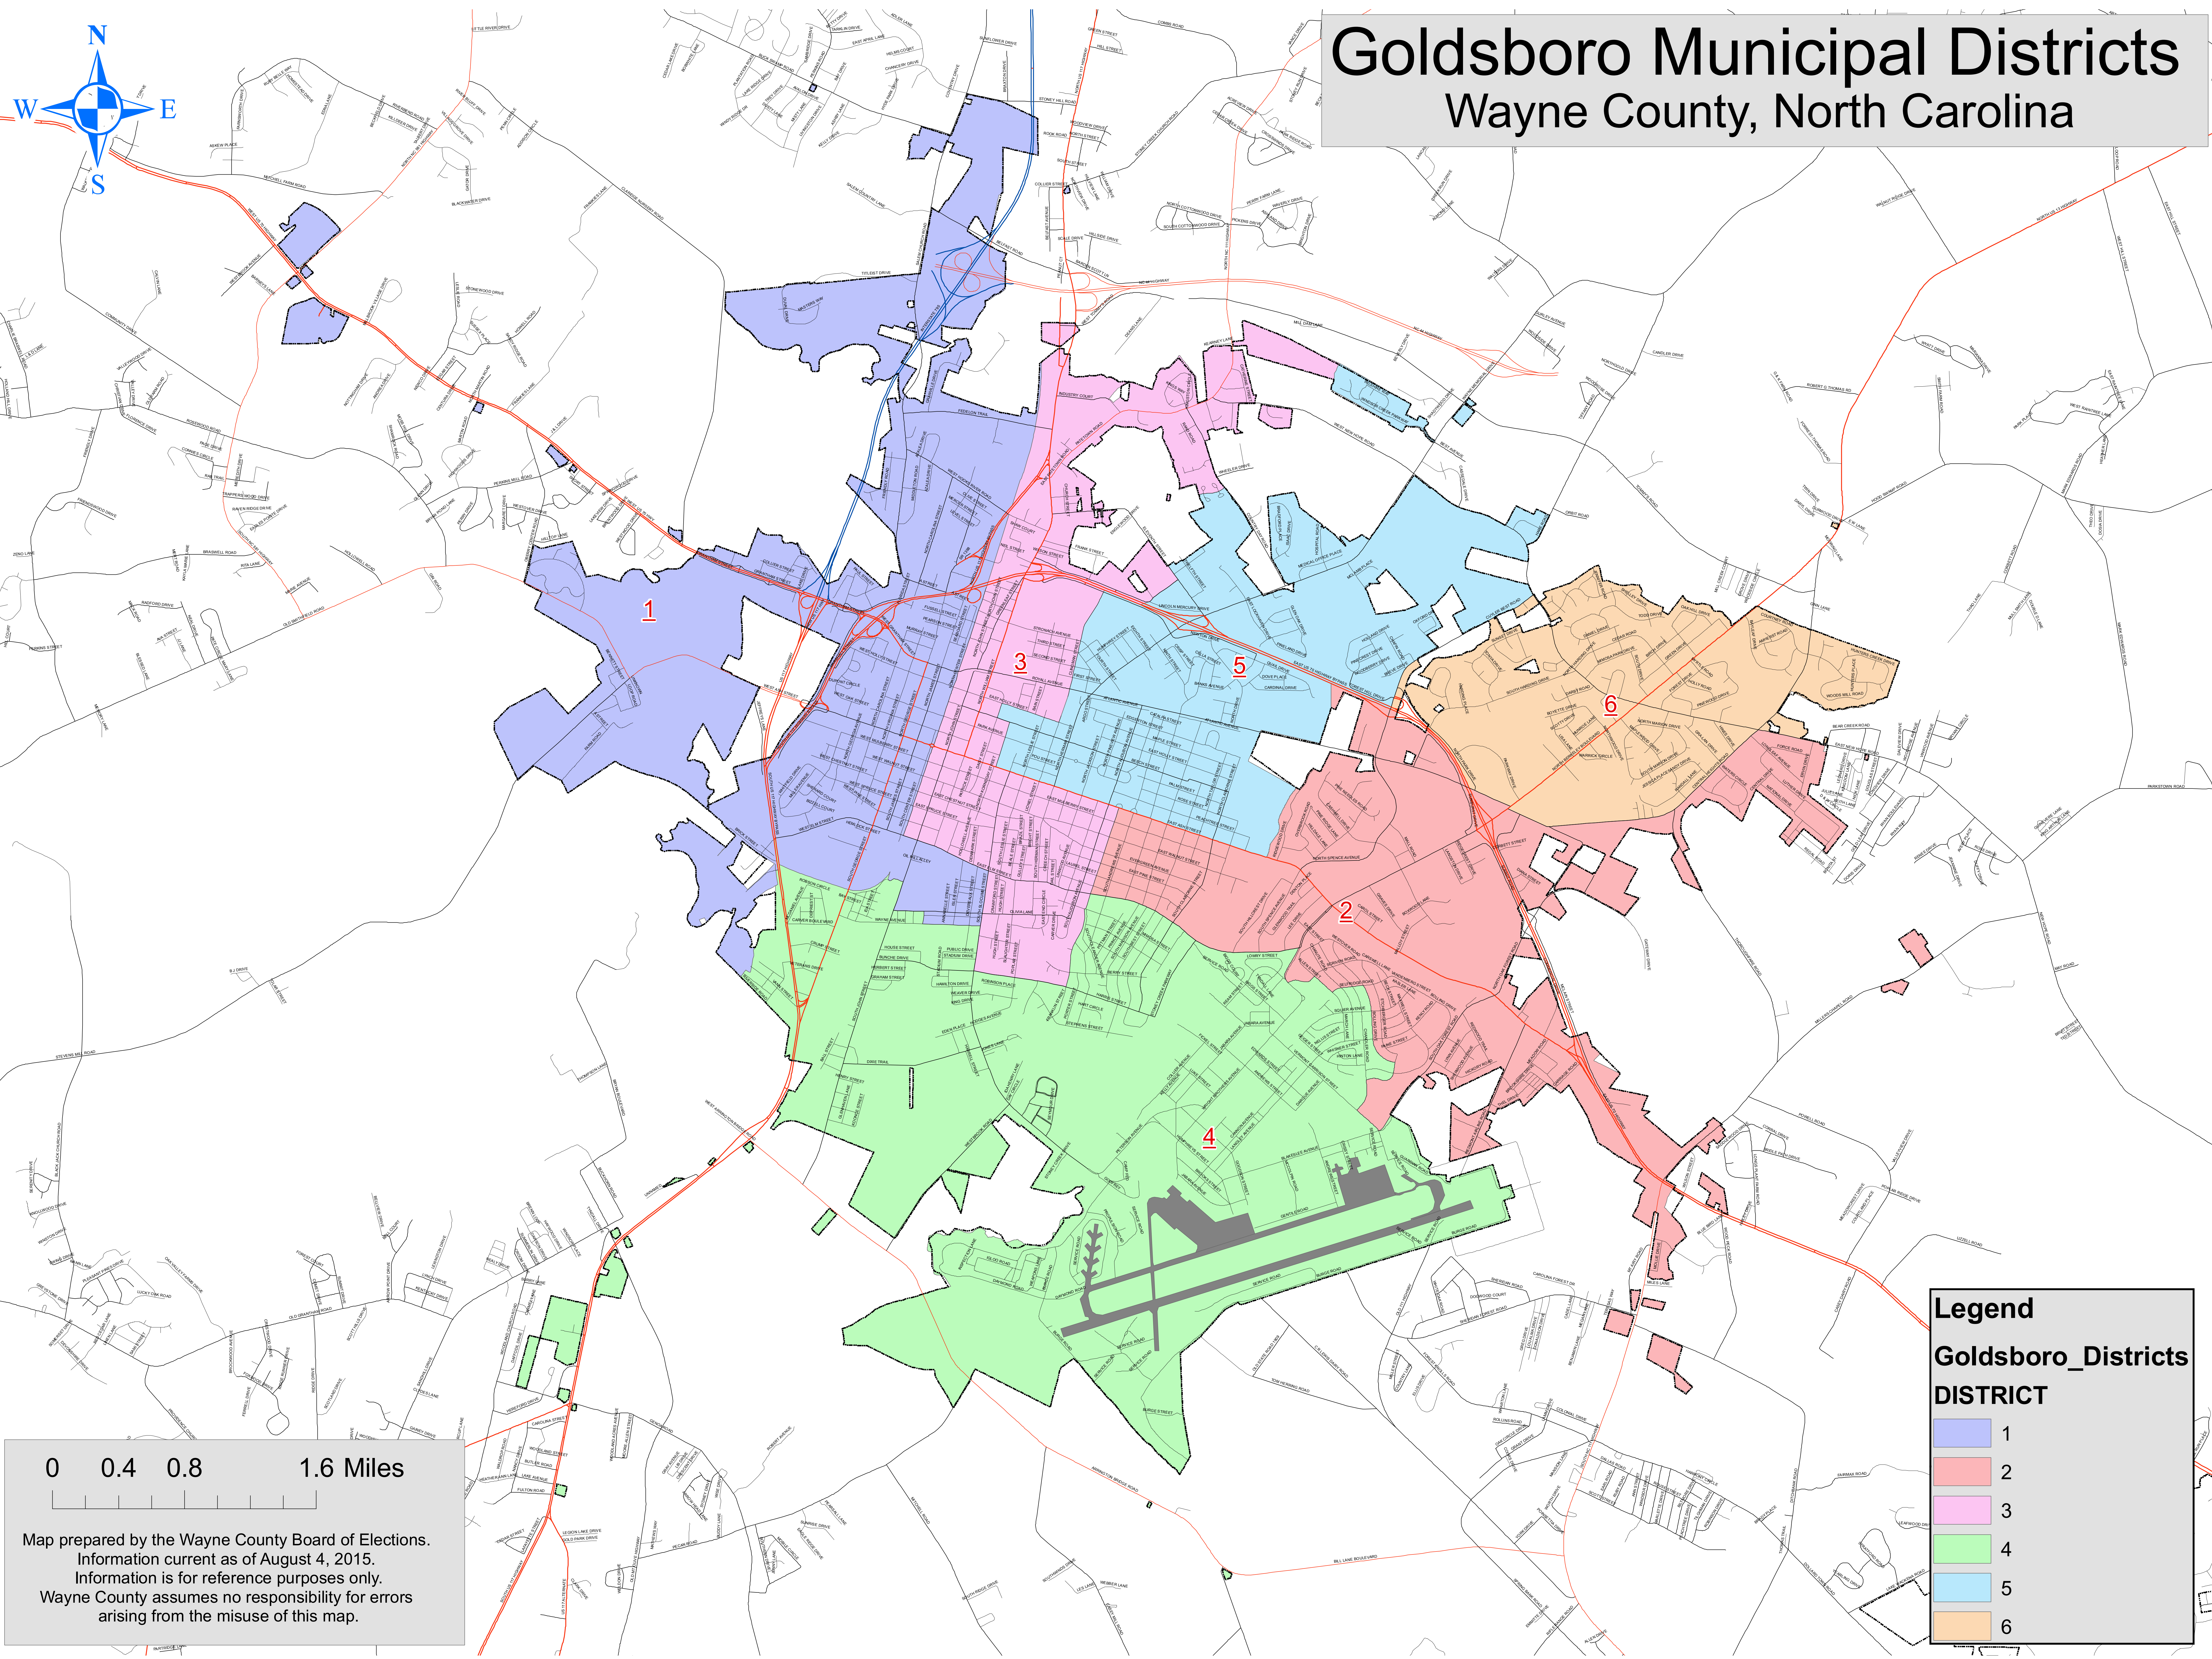

Goldsboro Municipal Districts

Wayne County, North Carolina

0 0.4 0.8 1.6 Miles

Map prepared by the Wayne County Board of Elections.
Information current as of August 4, 2015.
Information is for reference purposes only.
Wayne County assumes no responsibility for errors
arising from the misuse of this map.

Legend

Goldsboro_Districts

DISTRICT

	1
	2
	3
	4
	5
	6