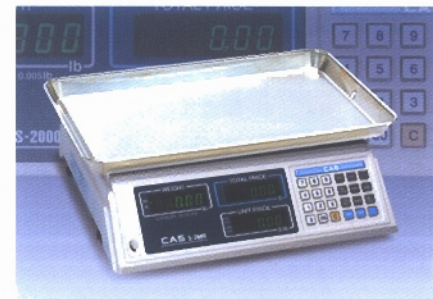

CAS USA Corporation

NJ OFFICE
99 Murry Hill Parkway
East Rutherford, NJ 07073
(201) 933-9002 Phone
(201) 933-9025 Fax
<http://www.cas-usa.com>

CA OFFICE
1265 N, Manassero st, Suite 310
Anaheim, CA 92807
(714) 693-1936 Phone
(714) 693-9213 Fax