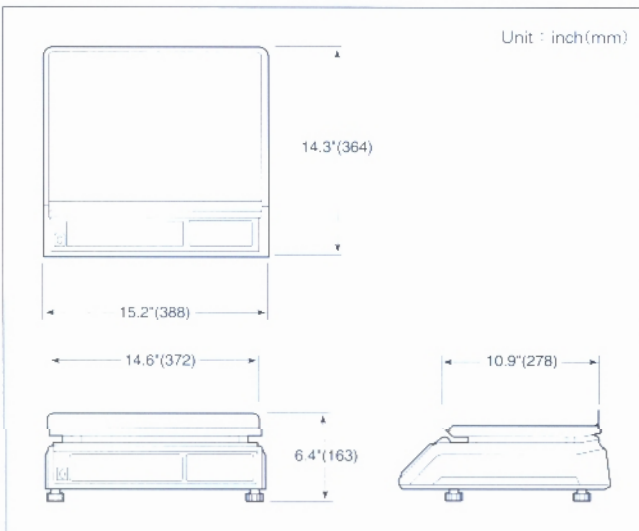

# SPACE 2000 Low Profile Price Computing Scale

## FEATURES

- Zero, Tare, Tare Save, and Pre Pack Keys
- VFD Displays
- Stainless Steel Platter
- 1/2 lb. and 1/4 lb. Keys, where allowed
- 999 Programmable Price Look Up's (PLU's)
- Auto Span Adjustment
- Auto Zero Tracking

## SPECIFICATIONS

Model	S-2000 30lb	S-2000 60lb
Weighing Capacity	30 × 0.01 lb	0-30 × 0.01 lb 30-60 × 0.02 lb
Display Digit	Total price / Weight / Unit price (6 / 5 / 6)	
Display Designators	Zero, Tare, Pre Pack, Tare Save	
Maximum Tare	- 30.00 lb / - 9.995 kg	
Power Source	AC 120 V, 60 Hz	
Power Consumption	Approx. 10 W	
Operating Temperature	- 10°C ~ +40°C (14°F ~ 104°F)	
Platter Size (inch / mm)	14.6 (W) × 10.9 (D) / 372 (W) × 278 (D)	
Dimensions (inch / mm)	15.3 (W) × 14.3 (D) × 6.4 (H) / 388 (W) × 364 (D) × 163 (H)	
Product Weight	17.1 lb / 7.8 kg	

## DIMENSIONS

Display On The Rear Side