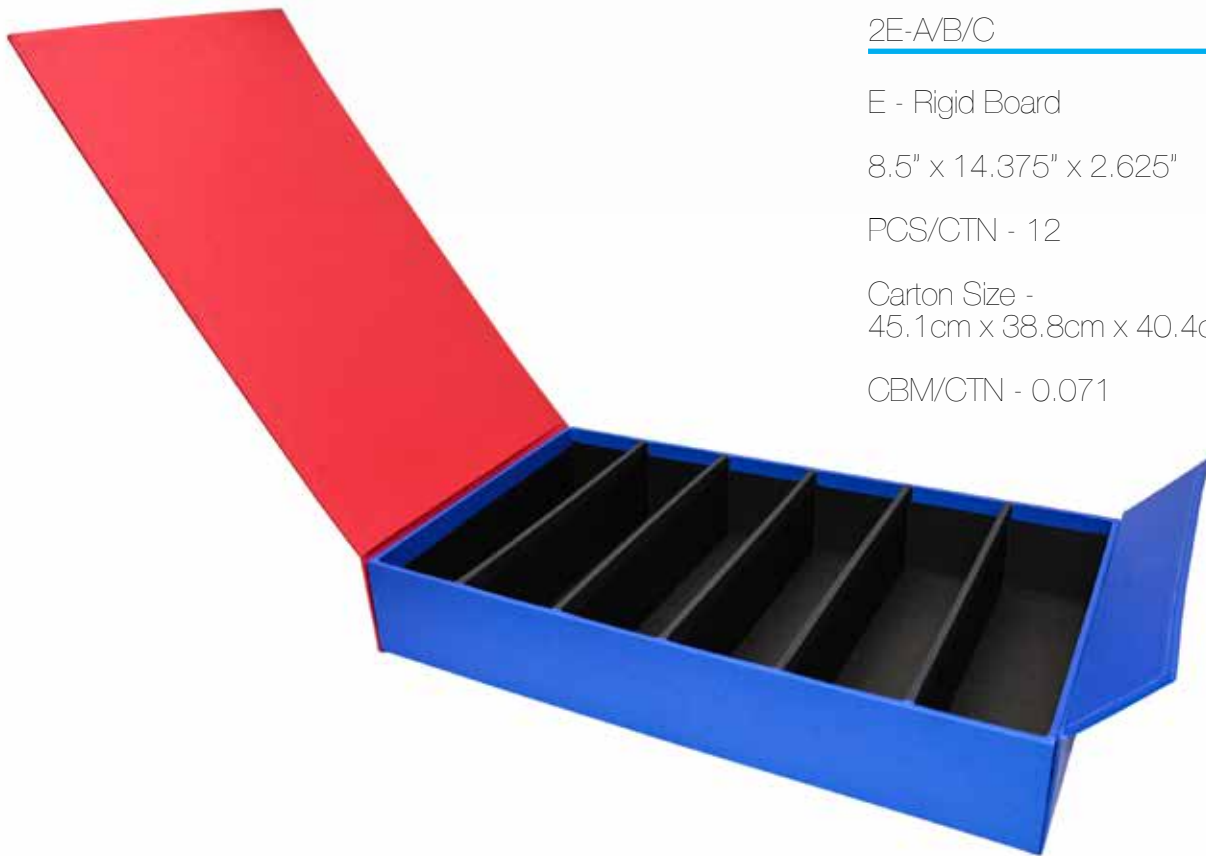

Paperboard

2E-A/B/C

E - Rigid Board

8.5" x 14.375" x 2.625"

PCS/CTN - 12

Carton Size -
45.1cm x 38.8cm x 40.4cm

CBM/CTN - 0.071