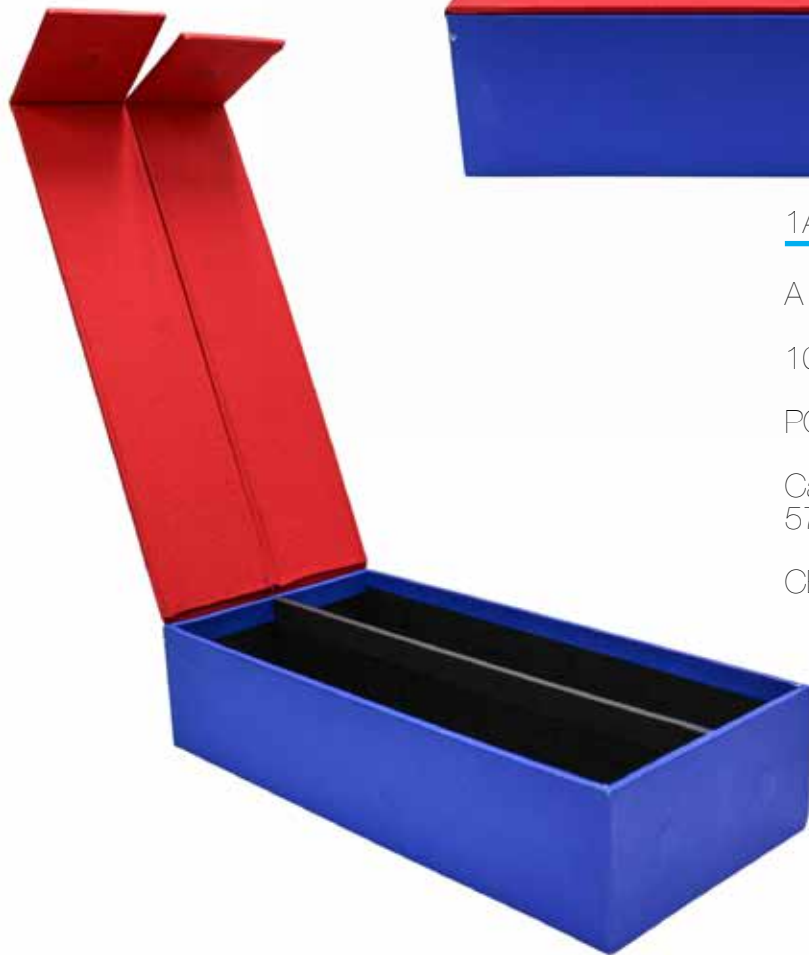

Paperboard

1A-A/B/C

A - Rigid Board

10.75" x 4.875" x 2.5"

PCS/CTN - 30

Carton Size -
57.1cm x 41.1cm x 35.5cm

CBM/CTN - 0.083