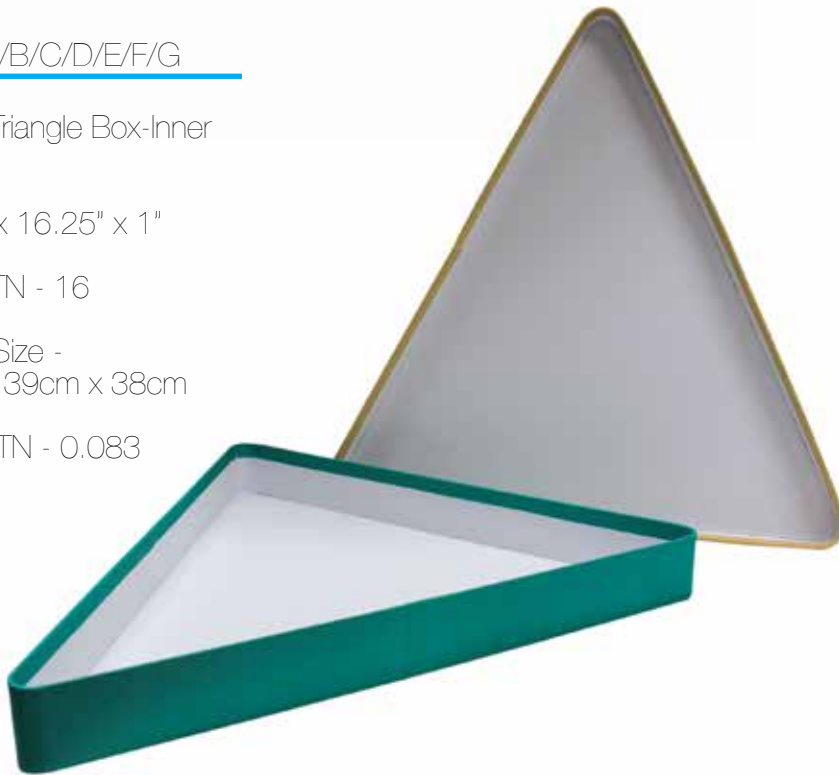

# Paperboard

PS03-A/B/C/D/E/F/G

48pcs Triangle Box-Inner Lip

16.25" x 16.25" x 1"

PCS/CTN - 16

Carton Size -  
57cm x 39cm x 38cm

CBM/CTN - 0.083

PS01-A/B/C/D/E/F/G