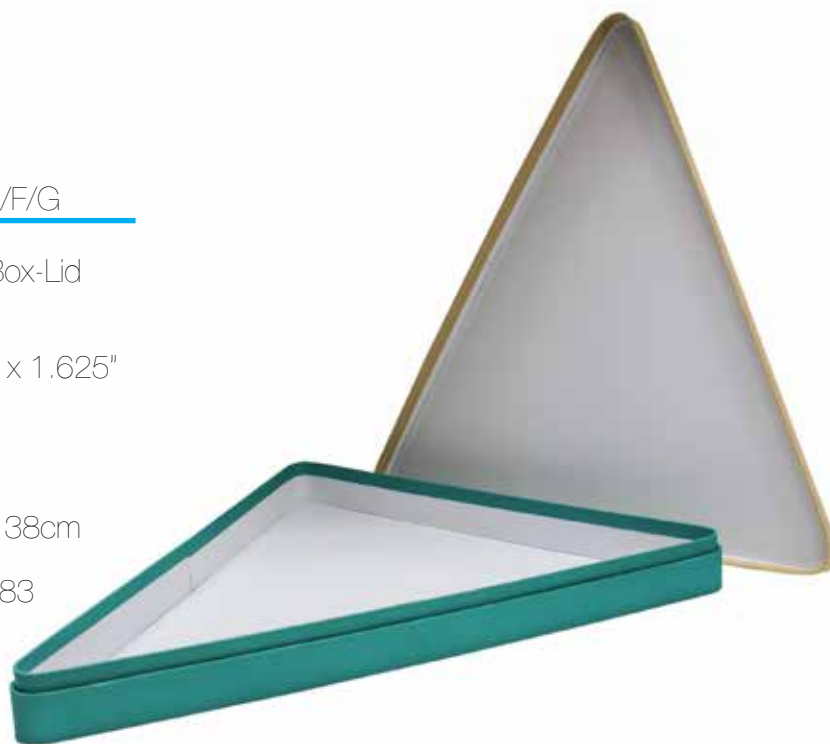

PT01-A/B/C/D/E/F/G

16pcs Triangle Box-Lid
over base

6.25" x 6.25" x 1.625"

PCS/CTN - 96

Carton Size -
50cm x 44cm x 38cm

CBM/CTN - 0.084

PT03-A/B/C/DE/F/G

48pcs Triangle Box-Lid
over base

16.25" x 14.25" x 1.625"

PCS/CTN - 16

Carton Size -
57cm x 39cm x 38cm

CBM/CTN - 0.083

PT02-A/B/C/D/E/F/G

32pcs Triangle Box-Lid
over base

8.25" x 8.25" x 1.625"

PCS/CTN - 48

Carton Size -
48cm x 40cm x 38cm

CBM/CTN - 0.071