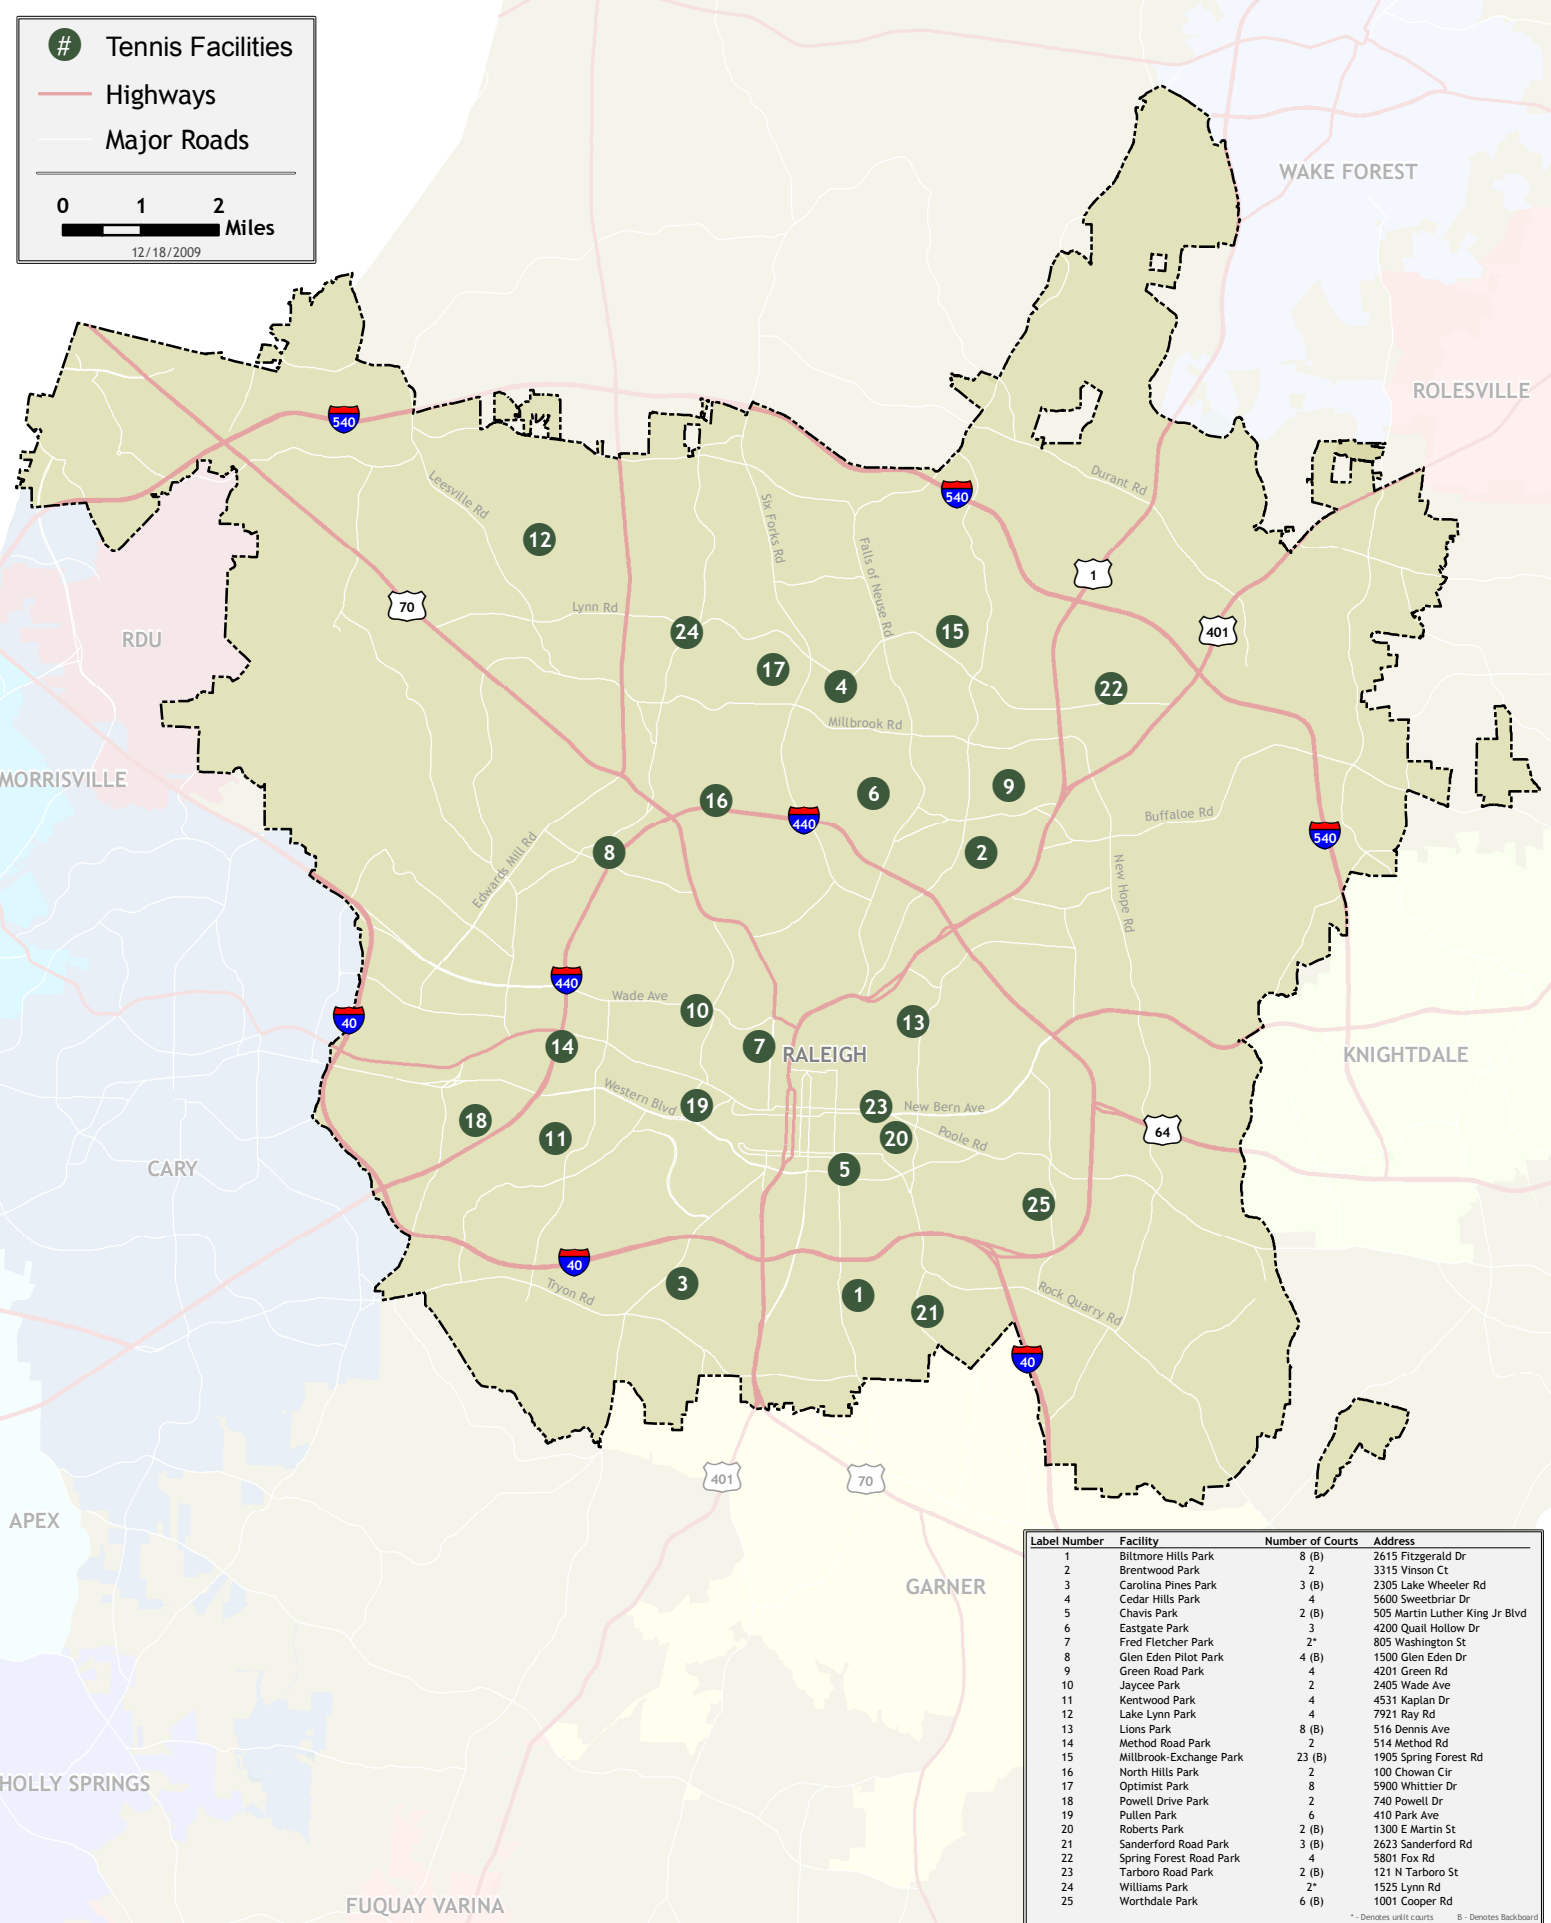

Tennis Facilities

Tennis Facilities

Highways

Major Roads

0 1 2 Miles

12/18/2009

Label Number	Facility	Number of Courts	Address
1	Biltmore Hills Park	8 (B)	2615 Fitzgerald Dr
2	Brentwood Park	2	3315 Vinson Ct
3	Carolina Pines Park	3 (B)	2305 Lake Wheeler Rd
4	Cedar Hills Park	4	5600 Sweetbriar Dr
5	Chavis Park	2 (B)	505 Martin Luther King Jr Blvd
6	Eastgate Park	3	4200 Quail Hollow Dr
7	Fred Fletcher Park	2*	805 Washington St
8	Glen Eden Pilot Park	4 (B)	1500 Glen Eden Dr
9	Green Road Park	4	4201 Green Rd
10	Jaycee Park	2	2405 Wade Ave
11	Kentwood Park	4	4531 Kaplan Dr
12	Lake Lynn Park	4	7921 Ray Rd
13	Lions Park	8 (B)	516 Dennis Ave
14	Method Road Park	2	514 Method Rd
15	Millbrook-Exchange Park	23 (B)	1905 Spring Forest Rd
16	North Hills Park	2	100 Chowan Cir
17	Optimist Park	8	5900 Whittier Dr
18	Powell Drive Park	2	740 Powell Dr
19	Pullen Park	6	410 Park Ave
20	Roberts Park	2 (B)	1300 E Martin St
21	Sanderford Road Park	3 (B)	2623 Sanderford Rd
22	Spring Forest Road Park	4	5801 Fox Rd
23	Tarboro Road Park	2 (B)	121 N Tarboro St
24	Williams Park	2*	1525 Lynn Rd
25	Worthdale Park	6 (B)	1001 Cooper Rd

* - Denotes unlit courts B - Denotes Backboard