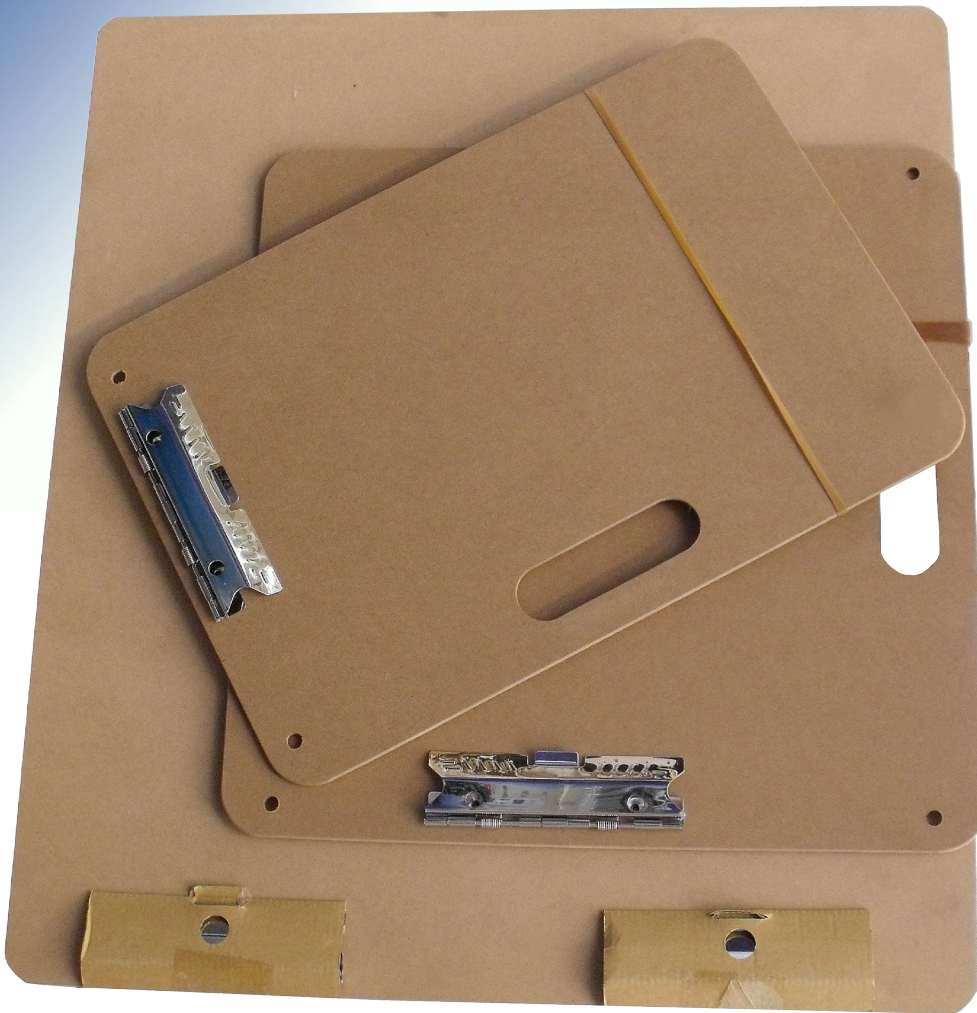

# Heavy Duty Field Sketch Boards

AVAILABLE NOW

- heavy duty extra thick 5mm hard boards
- strong spring clips
- large rubber band
- cut-out carrying hole

Packed 12 pieces per box.

<i>item #</i>	<i>size</i>	<i>retail</i>
SKBD-1319	13" x 19"	\$8.99
SKBD-1818	18" x 18"	\$10.99
SKBD-2326	23" x 26"	\$16.95
SKBD-2738	27" x 38"	26.85