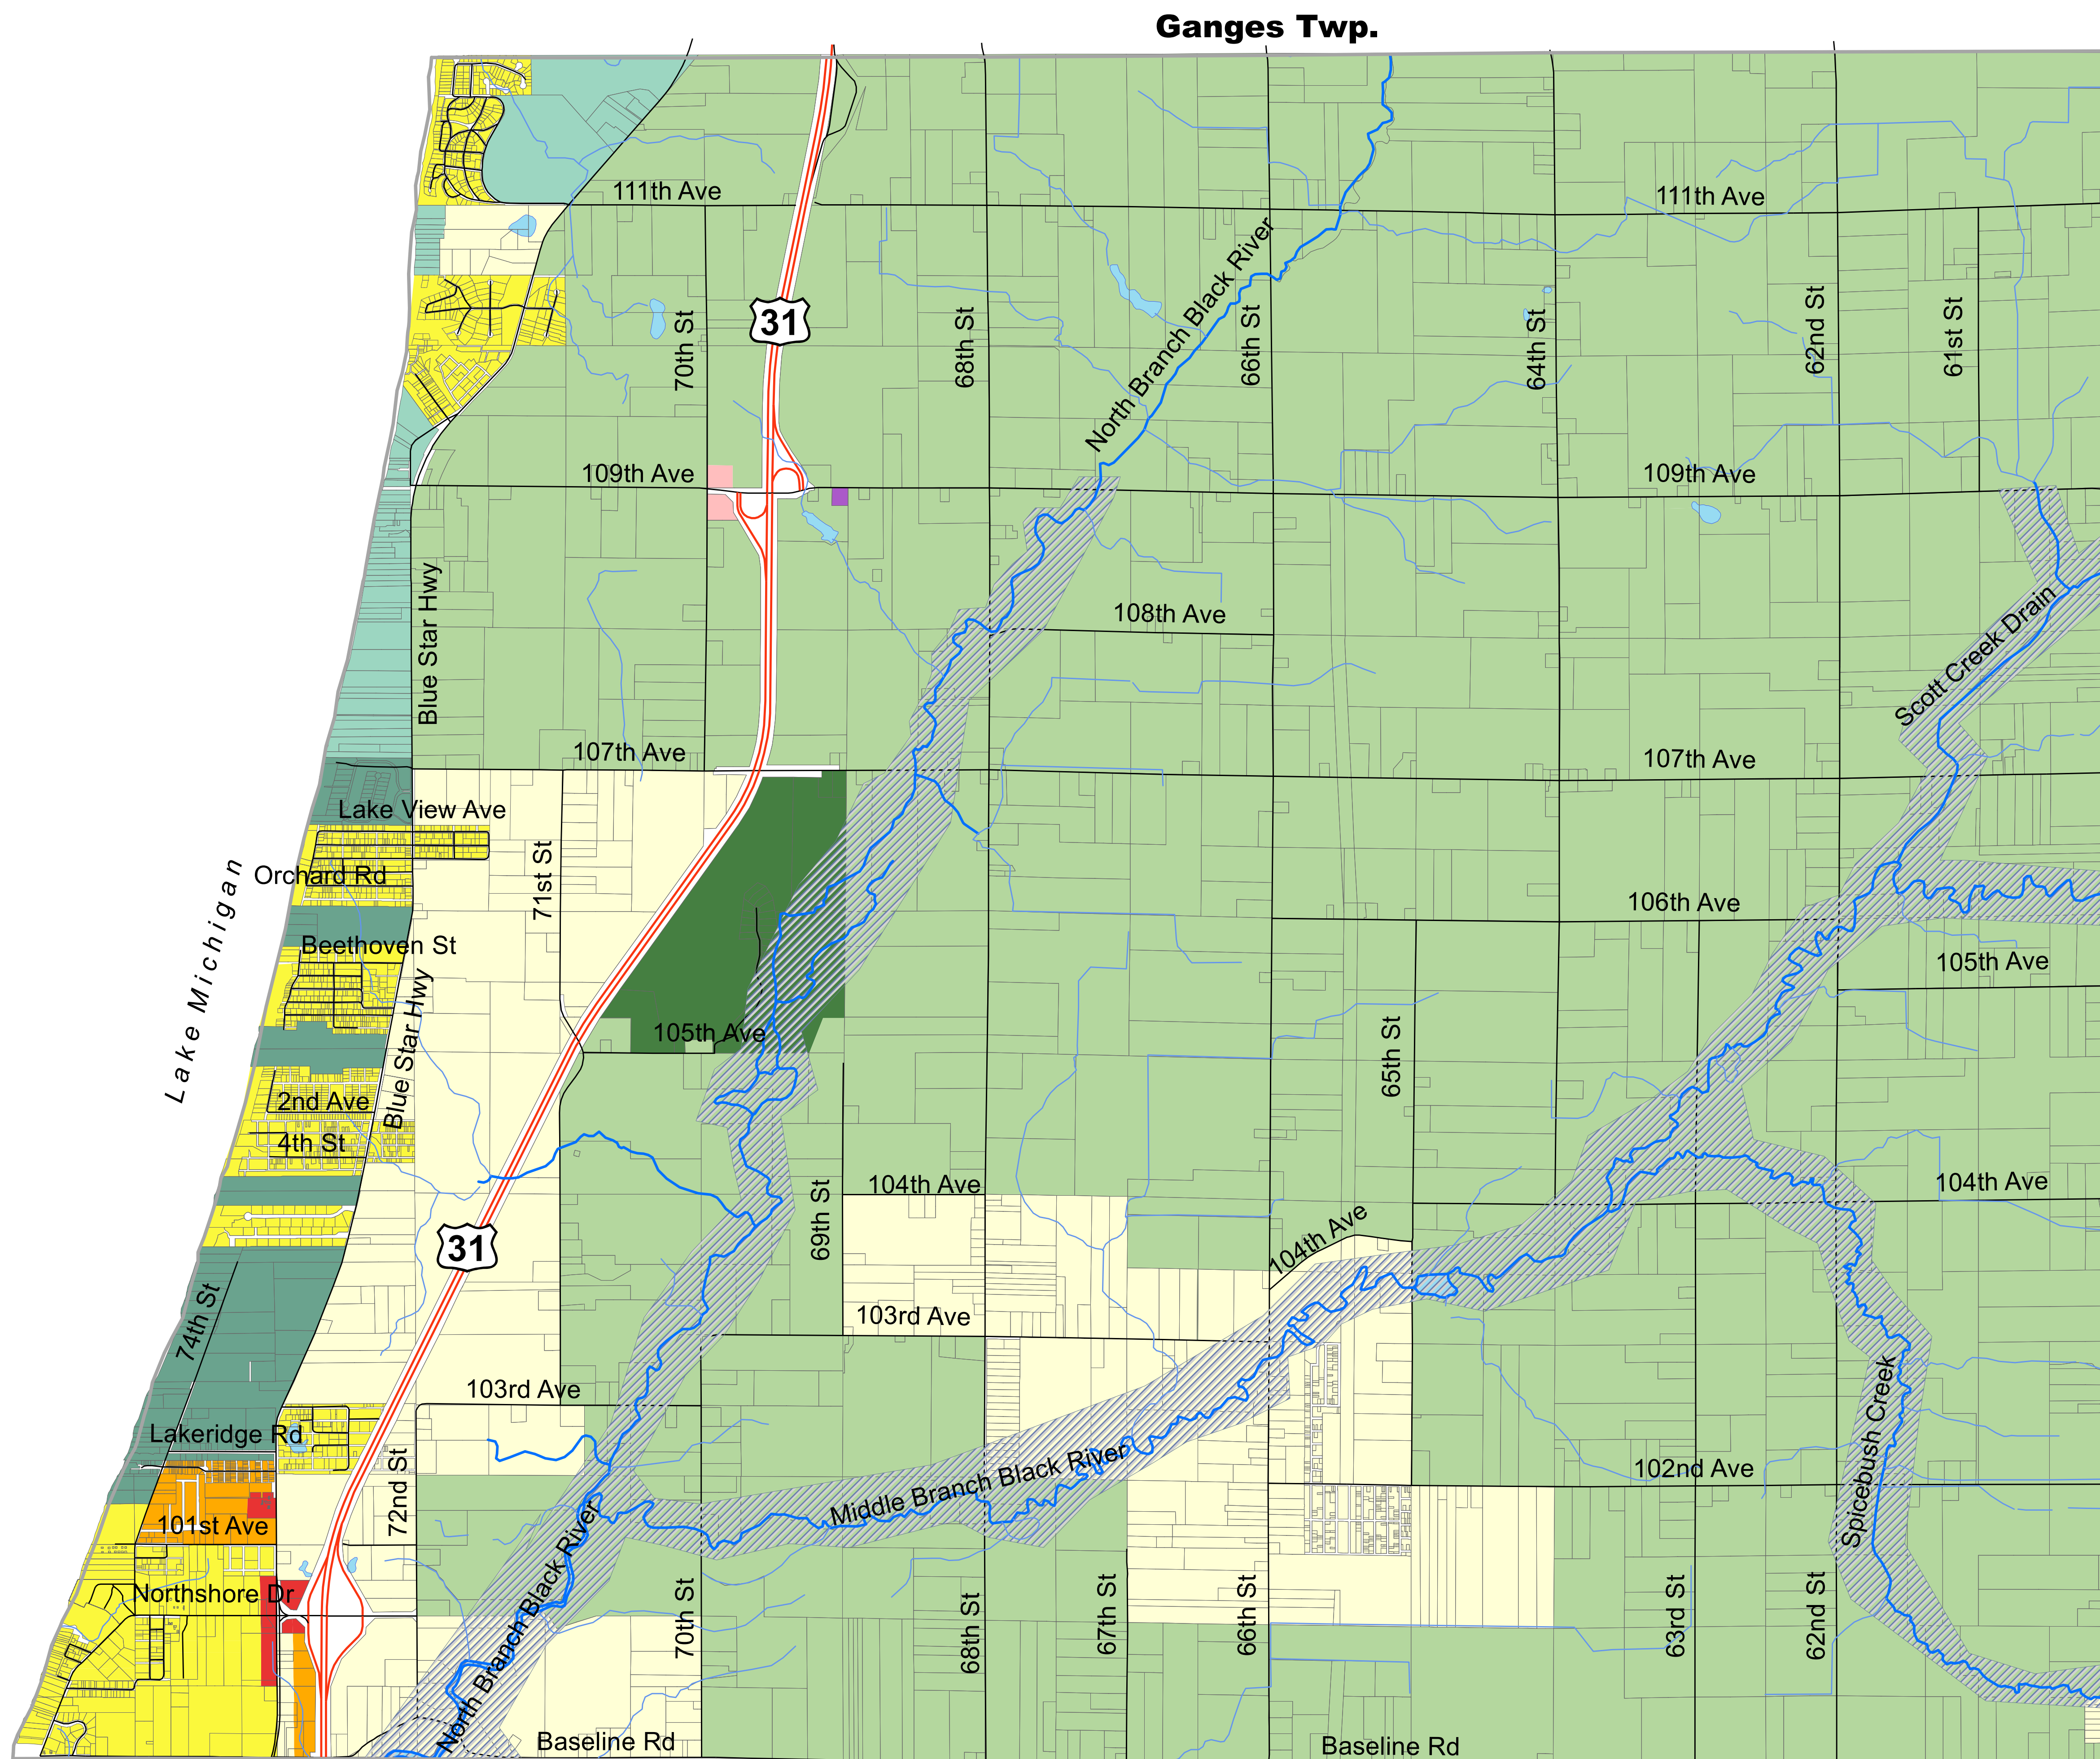

Zoning Map

Casco Township
Allegan County, MI

Zoning Districts

- AG - Agricultural District
- RR - Rural Residential District (Existing R-1)
- LDR - Low Density Residential District
- MDR - Medium Density Residential District
- LR-A - Lakeshore Residential District A
- LR-B - Lakeshore Residential District B
- C-1 - Neighborhood Commercial District
- C-2 - Community Business District
- PUD - Planned Unit Development District
- I-1 - Industrial District
- FP - Floodplain Overlay District

Lee Twp.

October 20, 2008

Data Sources:
Allegan County Land Information Services
Michigan Center for Geographic Information