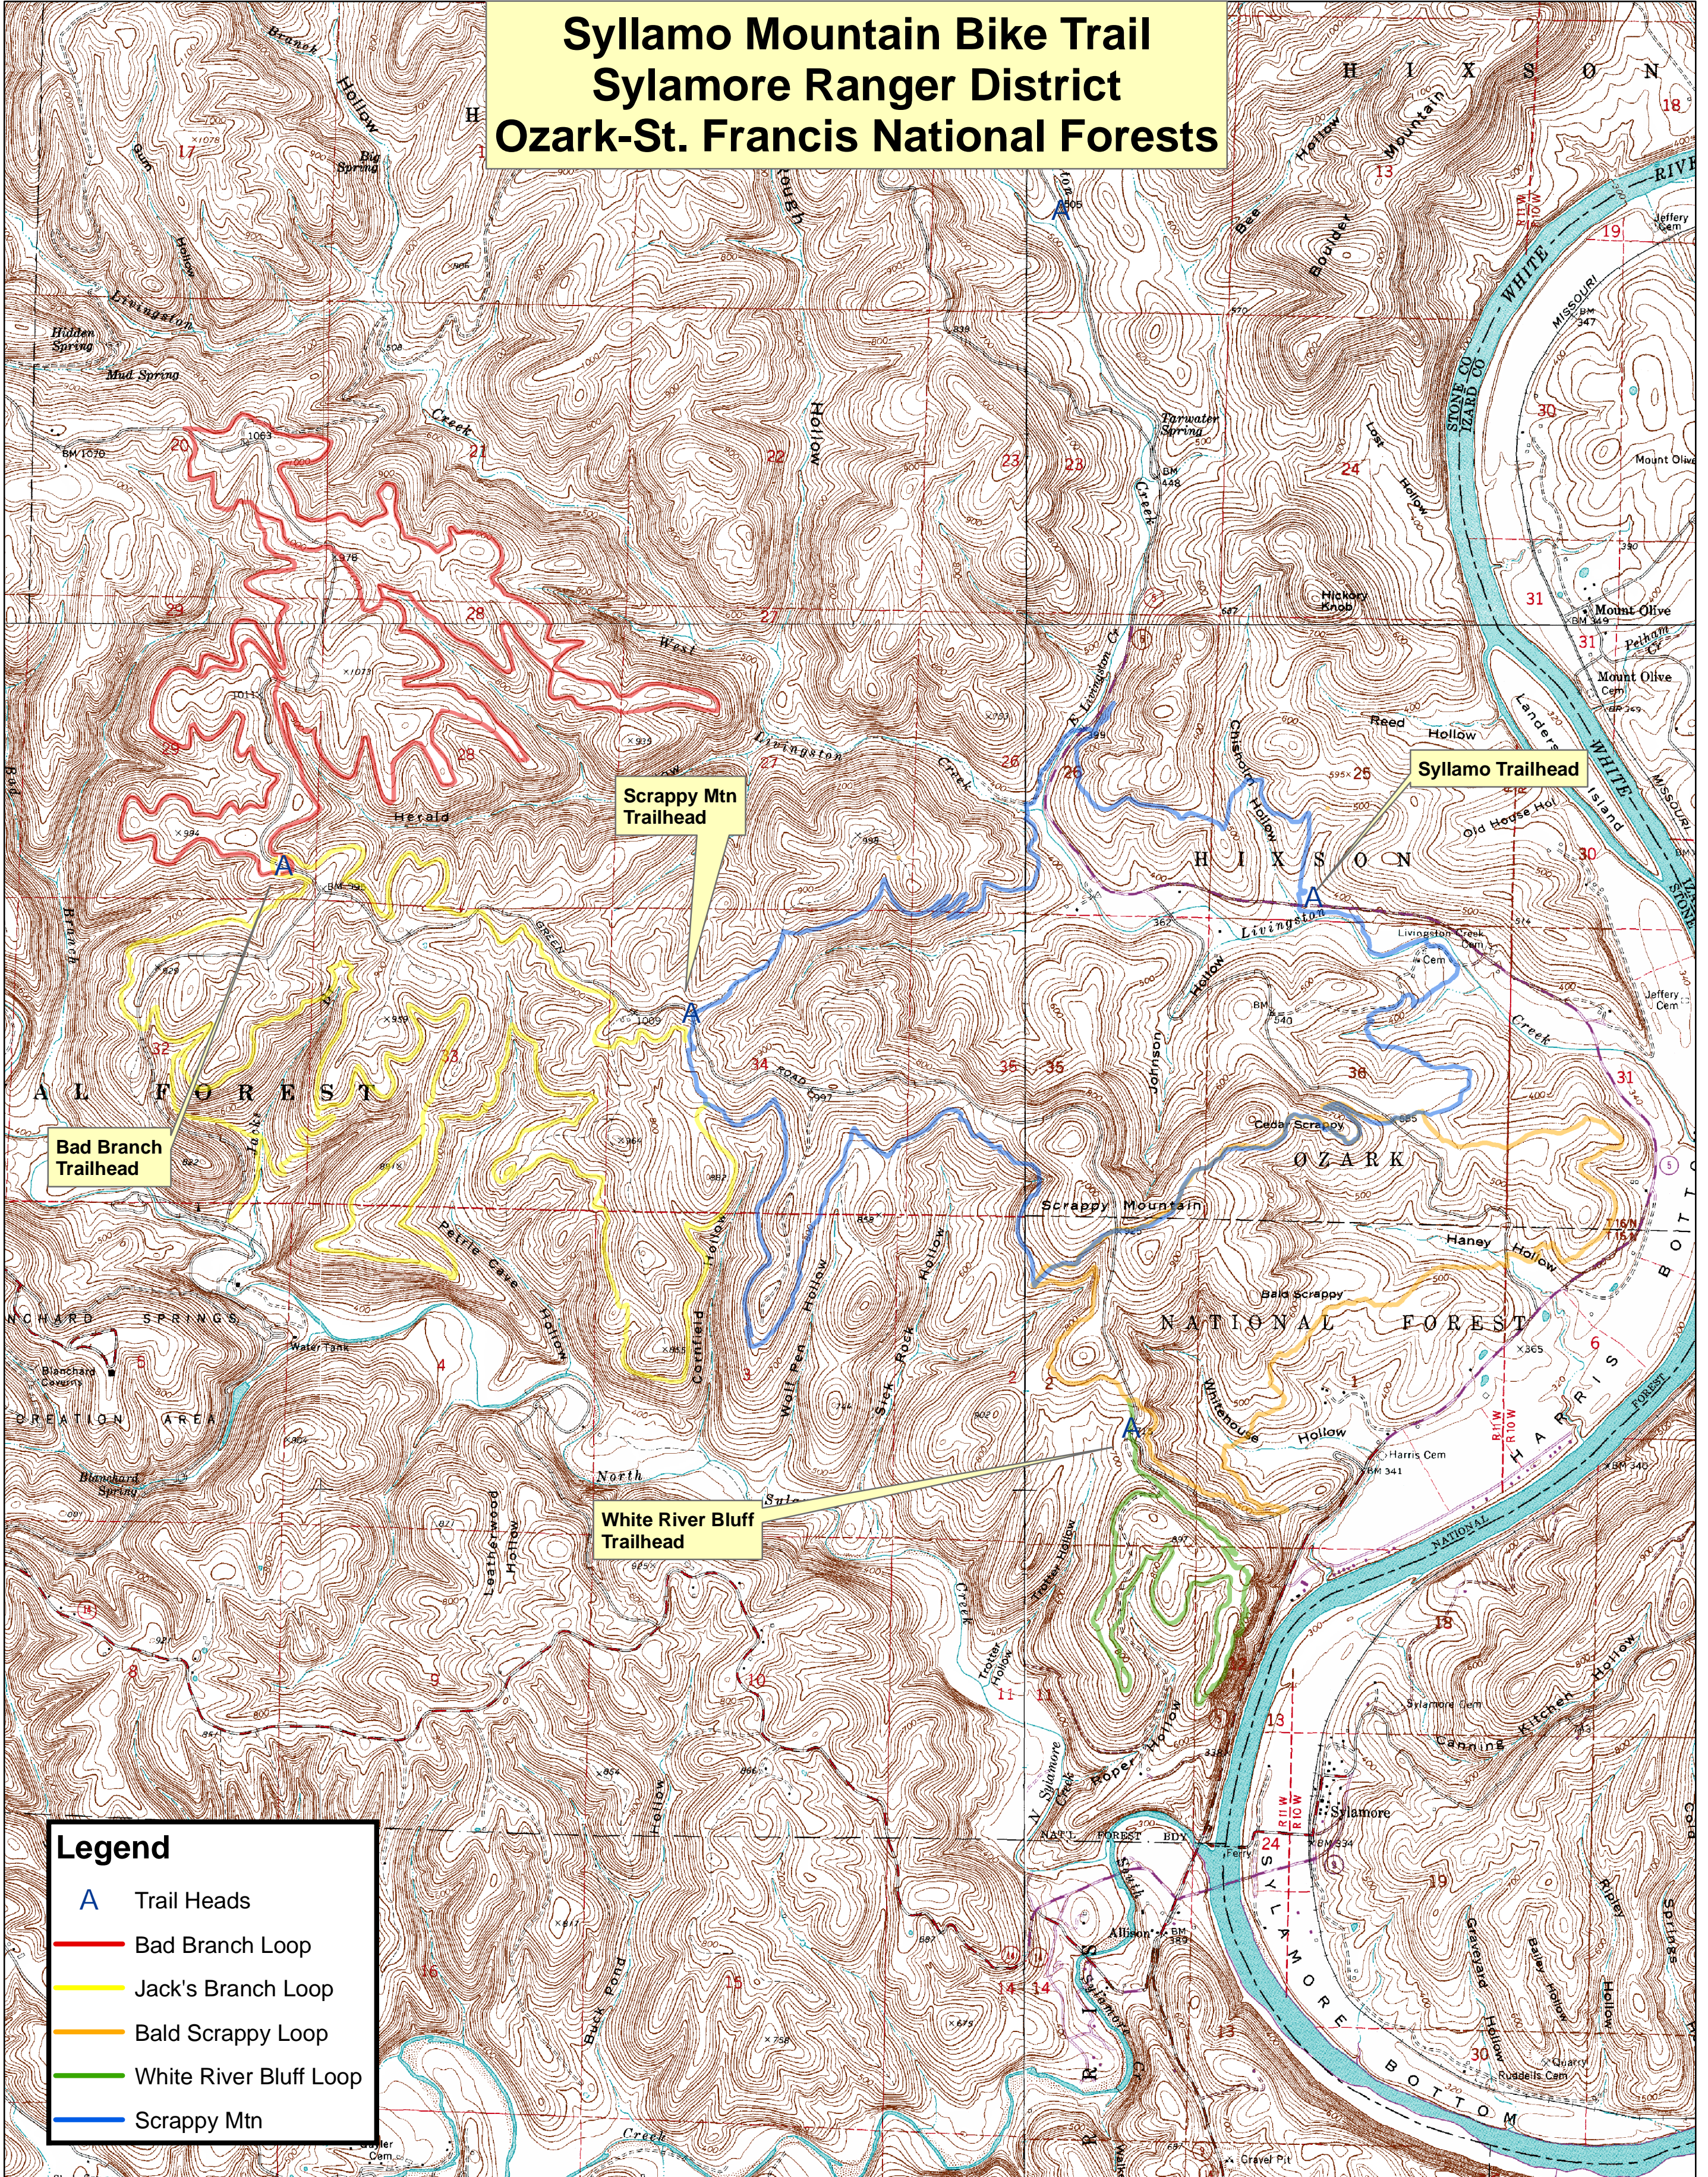

Syllamo Mountain Bike Trail Sylamore Ranger District Ozark-St. Francis National Forests

Bad Branch Trailhead

Scruppy Mtn Trailhead

Syllamo Trailhead

White River Bluff Trailhead

- Legend**
- A Trail Heads
 - Bad Branch Loop
 - Jack's Branch Loop
 - Bald Scruppy Loop
 - White River Bluff Loop
 - Scruppy Mtn