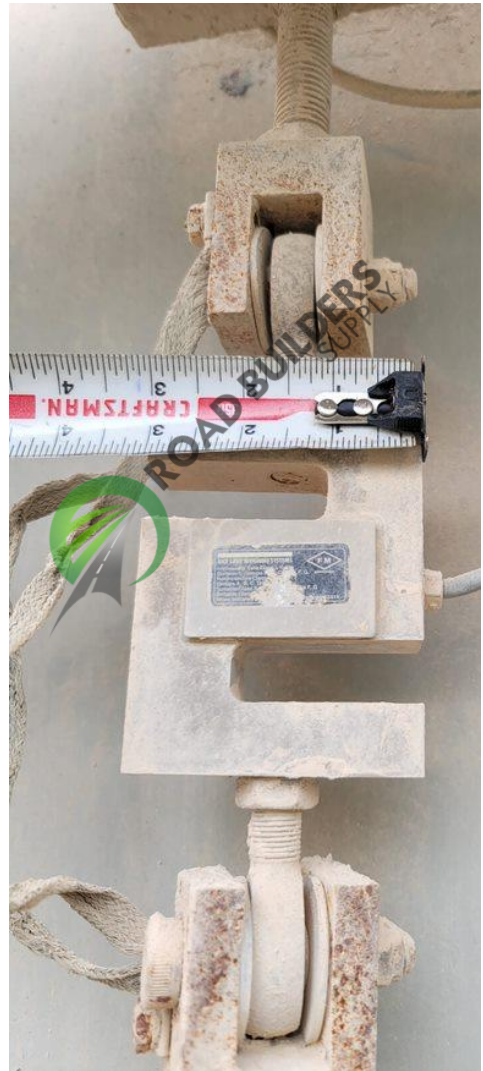

# DH017RBS Dust Weigh Pod

ID: DH017RBS

## Details:

- 8' 7" x 7' Frame
- Vane Feeder not included
- Lower Section not included

- All equipment subject to prior sale.
- RBS strives to ensure the accuracy of all listings, but all listings are "as-is, where-is," with no implied warranty.
- All buyers are encouraged to inspect equipment personally to verify accuracy.
- All information contained in this listing sheet is confidential. It is the property of RBS and is not to be shared.
- Road Builders Supply, LLC accepts no liability for the accuracy of the above listing.