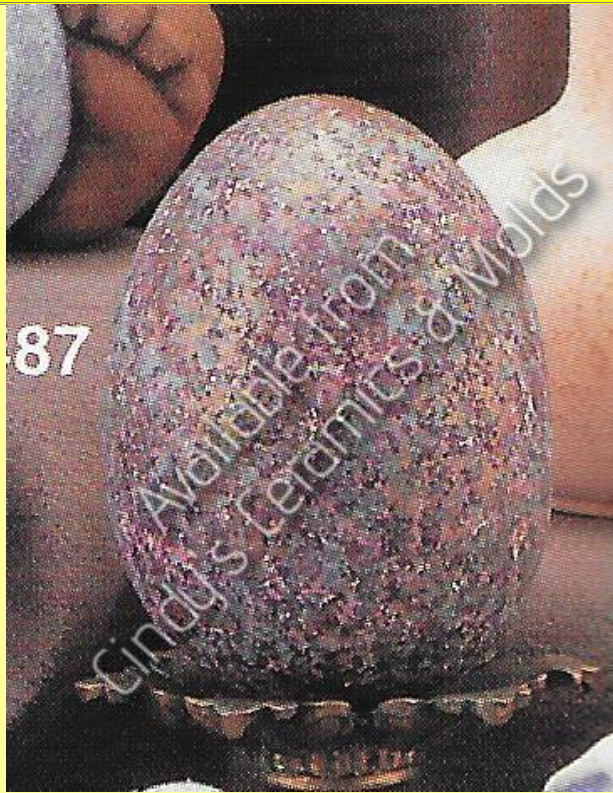

DM-487

3 3/4 High

6.50

Large Plain Egg (see picture above)

DM-432