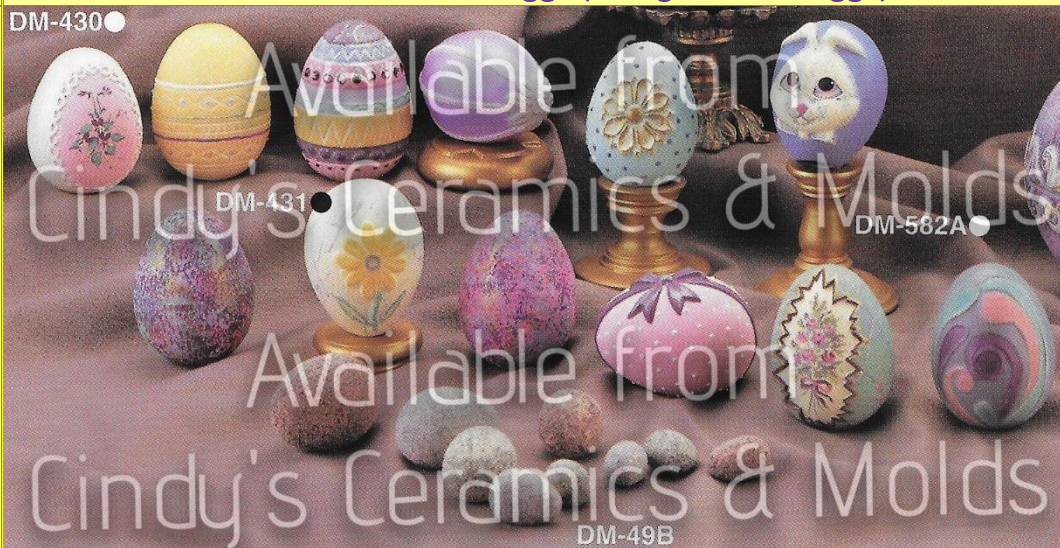

DM-430

2 3/4 Long

7.20 (set of six)

Six Decorated Easter Eggs (Designs are in Eggs)

DM-431

2 3/4 Long

7.20 (set of six)

Six Decorated Easter Eggs (Shown Center Row; Designs are in Eggs)