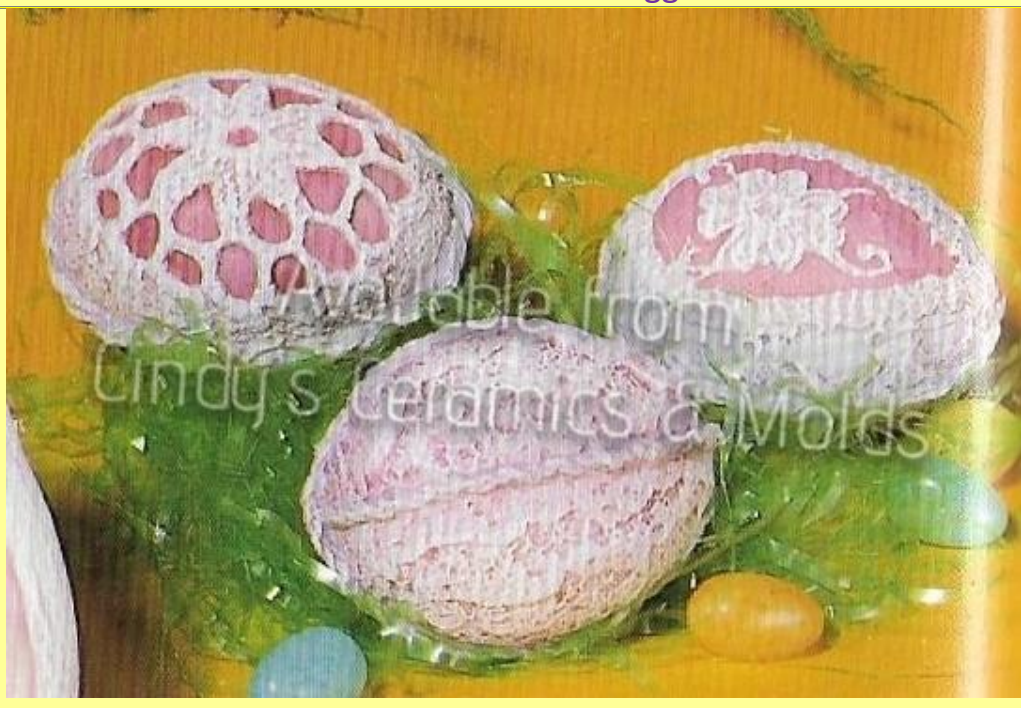

DM-502

Egg Lid for DM-432 (shown above)

4.00

0967 (6)

S-967

2 1/2 Wide

1.00  
each;  
10.00  
dozen

Side Sitting Plain Eggs (6)

S-1275

3 Tall

2.50  
each;  
8.00 set  
of Four

Egg Napkin Rings (set of four)

SunC-464

5 1/2  
Diameter

9.00

Horizontal Jumbo Egg