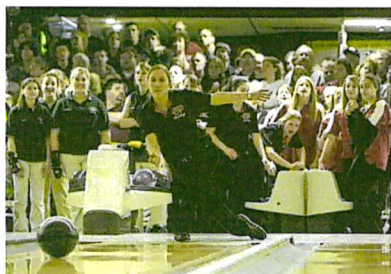

If you are a Tartan student, in grade 7 - 12, who likes to bowl and has the desire to become a better bowler, then the Tartan High School bowling team is likely a good fit for you!

Interested in learning more?

Contact Robbie at 651-735-3222 or robbieL@sunraylanes.com

*** BEGINNERS WELCOME ***

- Bowling is Tartan High School student activity. Bowling is a co-ed sport in the fall and a girls-only sport in the winter. **Members of the bowling teams are eligible for varsity letters.**
- Sun Ray Lanes is the sponsoring bowling center for the Tartan High School bowling teams. Sun Ray provides lanes for practices and conference competition.
- Activity fee: $100.00 per student.
- The first practice of the season will take place on August 14, 2017. Practices are held at Sun Ray Lanes on Mondays and Wednesdays from 3:00 – 5:00 p.m. Matches are held on Friday afternoons after school at bowling centers in the north & northeast metro area (Mounds View, Little Canada, St. Paul, Stillwater, and Oakdale).
- The regular season runs from early September to mid-November. Some bowlers and teams will qualify for postseason competition that could last as late as the first weekend in December.
- Minnesota High School Bowling competition features the baker-system. Five bowlers each bowl two frames to complete a single game. **It is a very exciting competition format for both players and spectators.**
- It is the opinion of many that Minnesota High School Bowling and Girls Minnesota High School Bowling are some of the best organized club programs in the state. **The fall co-ed league features 120 varsity and 134 junior varsity teams, with more than 1575 athletes compete state.** The girls-only winter league is just six years old and features 43 varsity teams with 300 students competing statewide.

- Minnesota High School Bowling and Girls Minnesota High School Bowling are administered by the Bowling Proprietors Association (BPAM) and are governed by a set of rules that have been modeled after