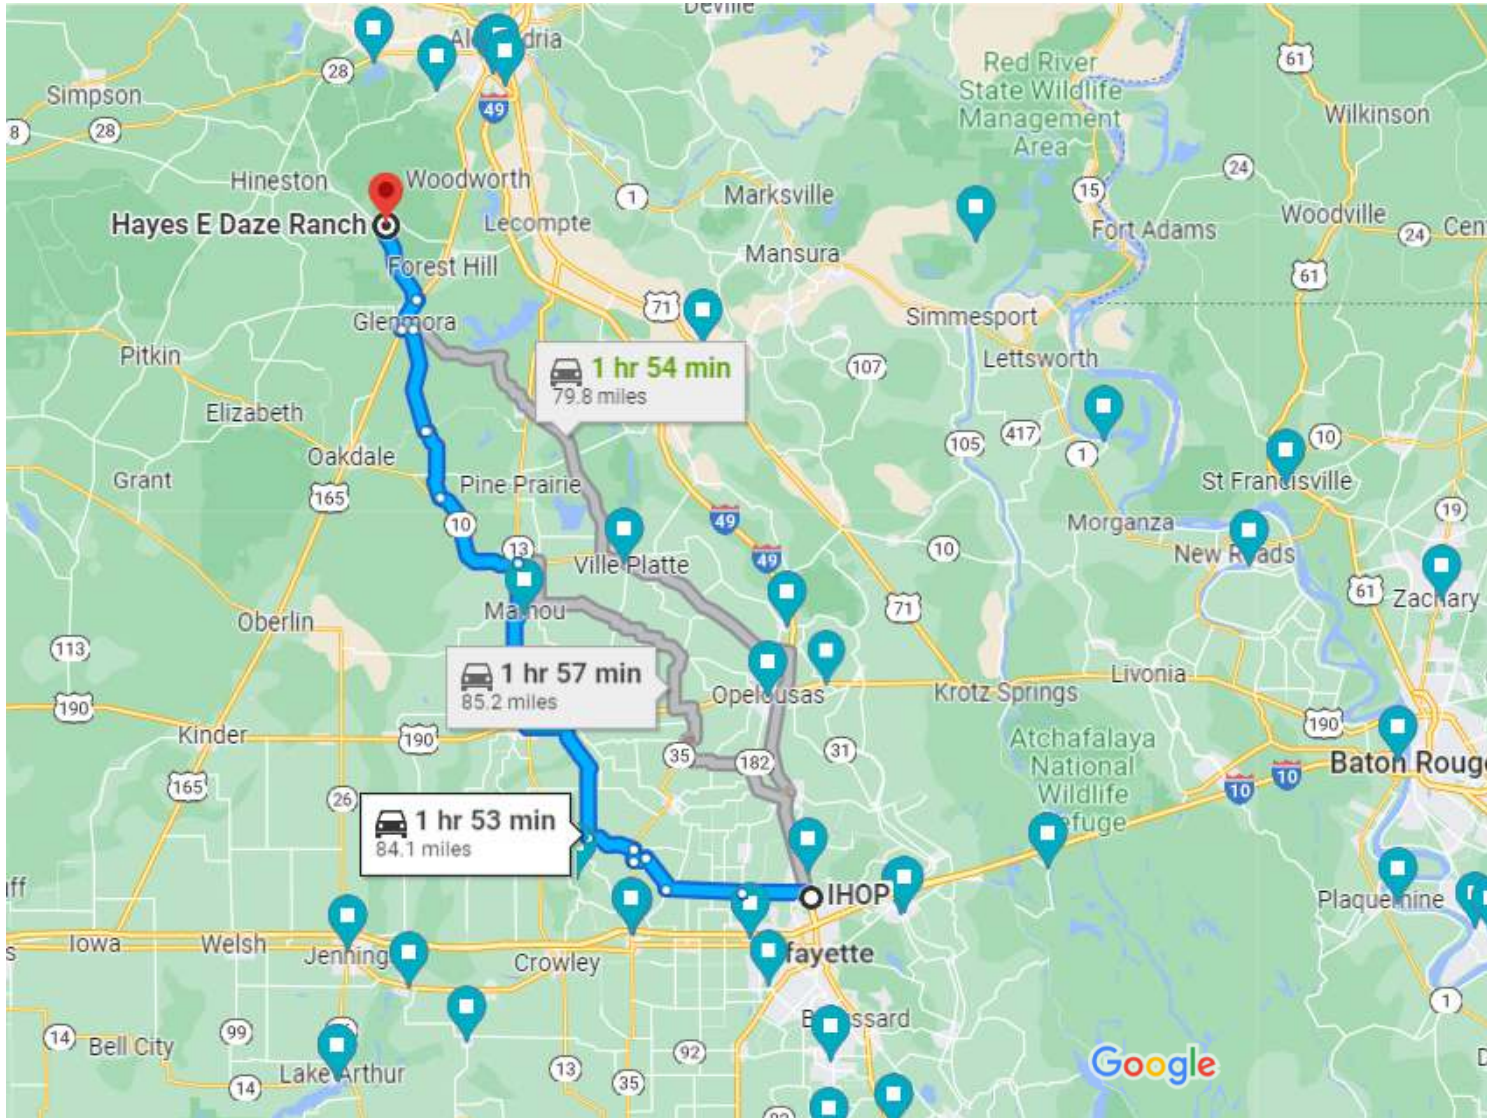

## Point of Interest Stops:

Ride to the Hayes E Daze Ranch for a day of horseback riding.

IHOP to Hayes E Daze Ranch

Drive 84.1 miles, 1 hr 53 min

Map data ©2022 Google, INEGI 10 mi

**IHOP**

3230 NE Evangeline Thruway, Lafayette, LA 70507

-  4. Turn left onto LA-98 W/E Gloria Switch Rd  

---

 0.5 mi
-  5. Turn right onto LA-98 W/W Gloria Switch Rd  

---

 5.2 mi
-  6. At the traffic circle, take the 2nd exit onto LA-98 W  

---

 6.4 mi

**Continue on LA-1101 to LA-35 N**

- 6 min (4.3 mi)
-  7. Turn right onto LA-1101  

---

 3.2 mi
-  8. Turn left onto LA-1102  

---

 1.1 mi

**Take LA-367, LA-13 N and LA-10 W to Lemman Rd in Evangeline Parish**

- 49 min (42.0 mi)
-  9. Turn right onto LA-35 N  

---

 0.9 mi
-  10. Turn left onto LA-365 W  

---

 4.1 mi
-  11. Turn right onto LA-367  

---

 9.8 mi
-  12. Turn left onto U.S. Hwy 190 W  

---

 3.2 mi
-  13. Turn right onto LA-13 N/N C C Duson St  
 [Continue to follow LA-13 N](#)  