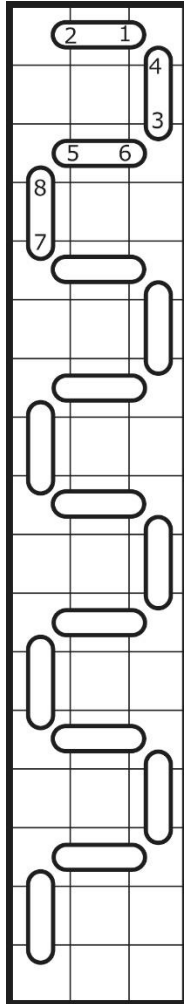

KIMBERLY ANN NEEDLEPOINT

SG-01 "SCARY" Spooky Ghosts

ARTIST RECOMMENDED STITCH:

FACE & BLACK PAINTED AREA: Tent Stitch

BODY: Honeycomb Filling Stitch

Image Ruth Schmuff