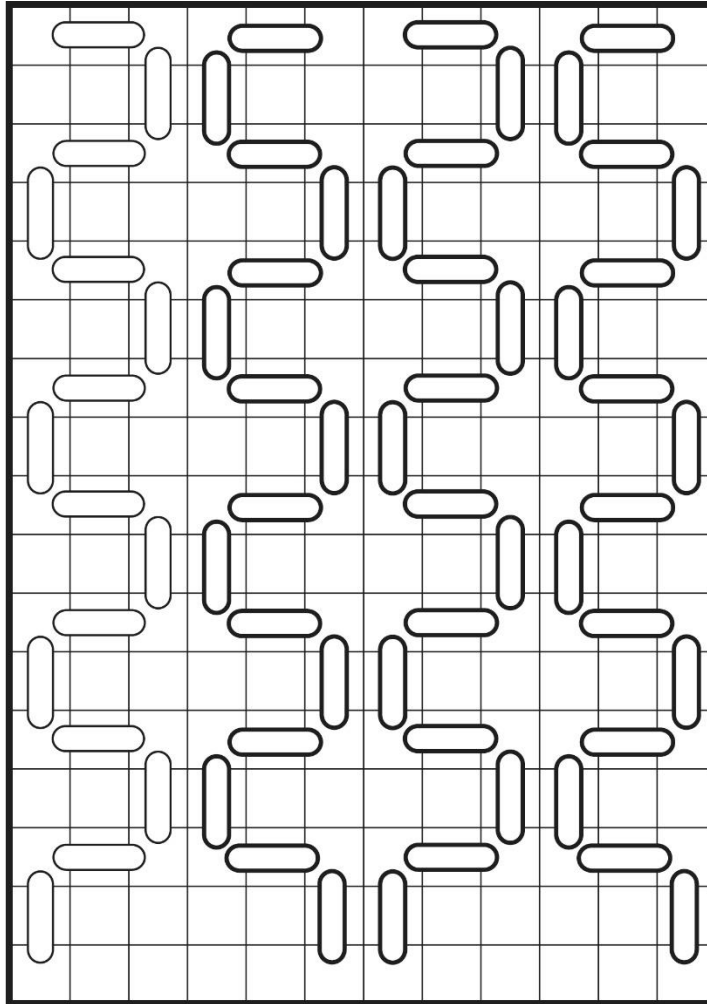

KIMBERLY ANN NEEDLEPOINT

SG-01 "SCARY" Spooky Ghosts

ARTIST RECOMMENDED STITCH:

FACE & BLACK PAINTED AREA: Tent Stitch

BODY: Honeycomb Filling Stitch

Image Ruth Schmuff