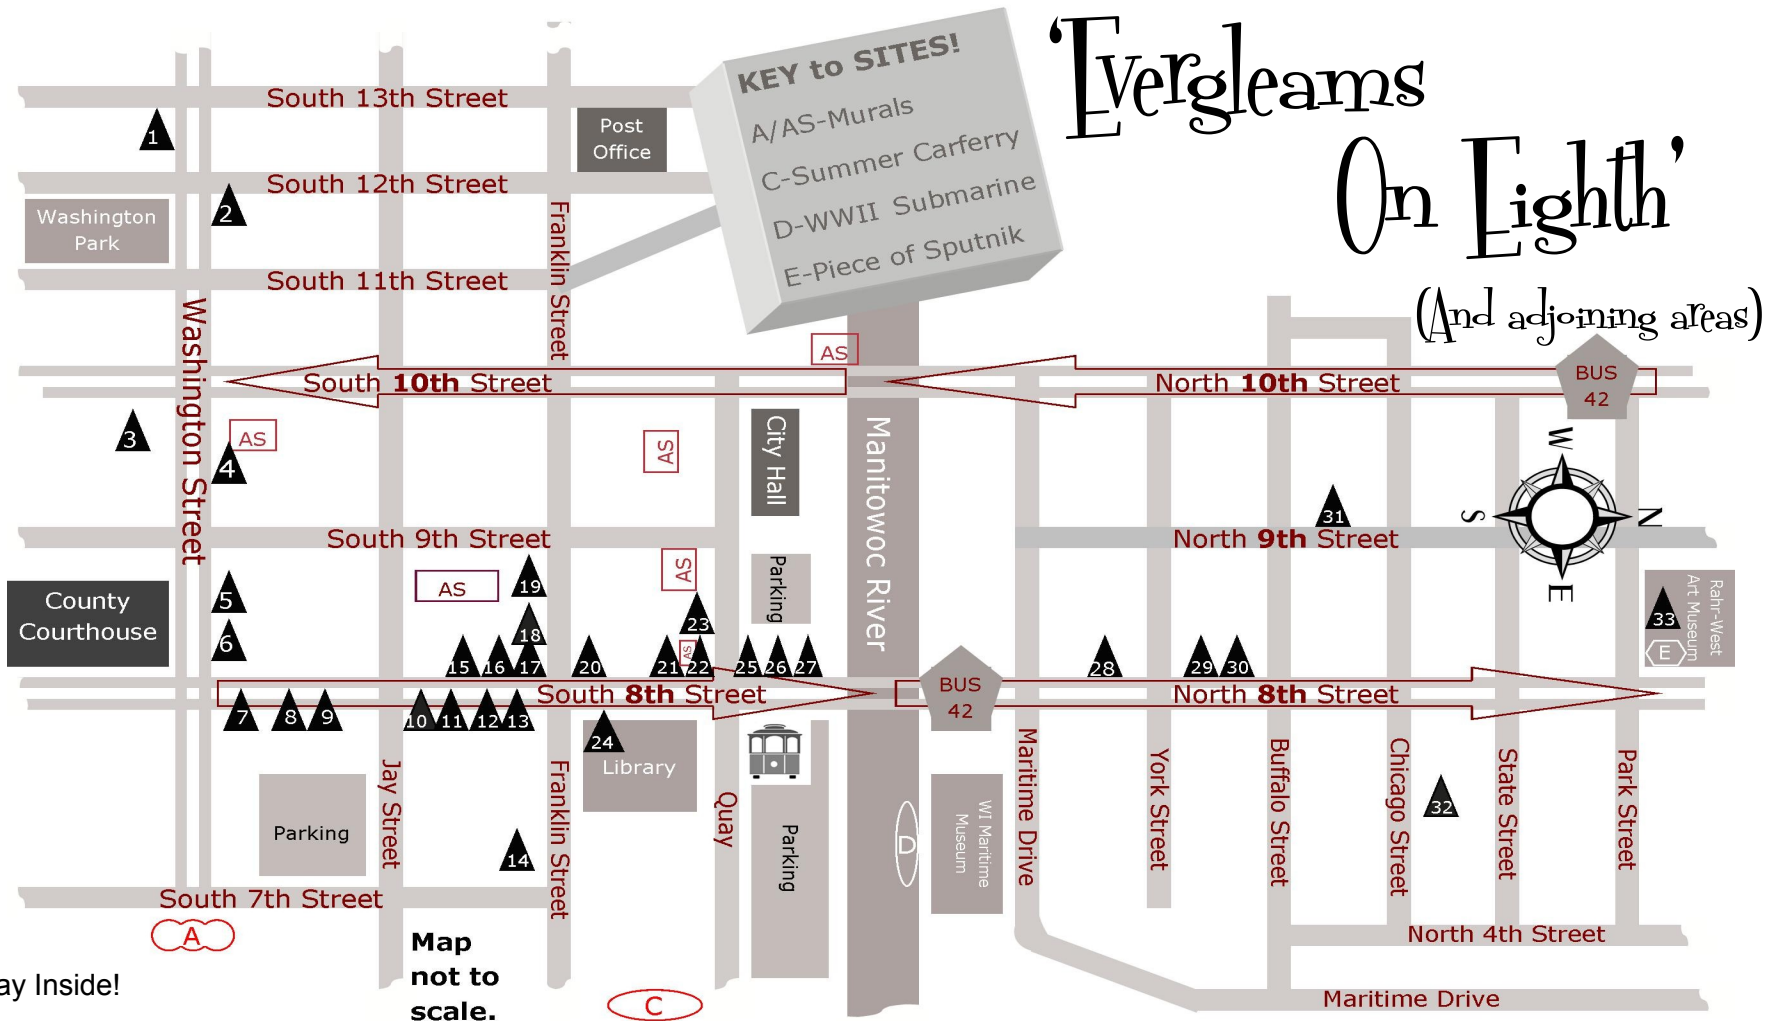

2018

Downtown

Manitowoc

Evergleams On Eighth' (And adjoining areas)

*Display Inside!

1. AV-Dynamics-1227 Washington St.
2. Crystal Pathway-1106 Washington St.
3. Custom Health Pharmacy-1011 S. 10th St.
4. Antique Mall-910 Washington St.
5. Beacon Org Consulting-814 Washington St.
6. Big Brothers Big Sisters-810 Washington St.
7. The Schneider Agency-935 S. 8th St.
8. In the Moment Restorations-931 S. 8th St.
9. The Seamstress-929 S. 8th St.
10. Health Mart Manitowoc Pharmacy-919 S. 8th St.
11. Capitol Civic Centre-913 S. 8th St.
12. Heart & Homestead-909 S. 8th St.
13. Berkshire Hathaway Starck RE-907 S. 8th St.
14. *Kathie's Stage Door Pub-701 Franklin St.

15. Modern by Megean-910 S. 8th St.
16. Before N' After-908 S. 8th St.
17. Treasures-904 S. 8th St.
18. Vacant-Corner of S. 8th & Franklin St.
19. Precision Printing-920 S. 8th St.
(windows on Franklin St.)
20. Ivy Tails-836 S. 8th St.
21. Heavy Pedal Bicycles-826 S. 8th St.
22. Aspire Learning Center-824 S. 8th St.
23. Soodsma Insurance-805 Quay St.
24. *Manitowoc Public Library-707 Quay St.
25. Aspire Real Estate Group-822 S. 8th St.
26. The Wild Iris-820 S. 8th St.
27. Mike Howe Builders-818 S. 8th St.

28. Beerntsen's Confectionary-108 N. 8th St.
29. Progress Lakeshore-202 N. 8th St.
30. Acute Angle-210 N. 8th St.
31. Susan's Second Style-304 N. 9th St.
32. WestLake Golf-712 Chicago St.
33. *Rahr-West Art Museum-610 N. 8th St.

You can't miss the 30' tree in Burger Park!

'Trolley to the Trees'

Tours Available
 Dec. 1 & Dec. 15 for only \$10
 Info at: www.downtownManitowoc.org