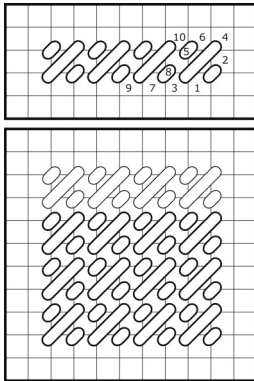

Bull Ornament

Red & White Stripes

Top:

Mandarin Floss #M907

Stitch:

Mosaic

Bottom:

SNOW 00- Tent Stitch

Red: Silk Lame SL08

Tent with the White,
But Red slanted rows in between

Tent Stitch