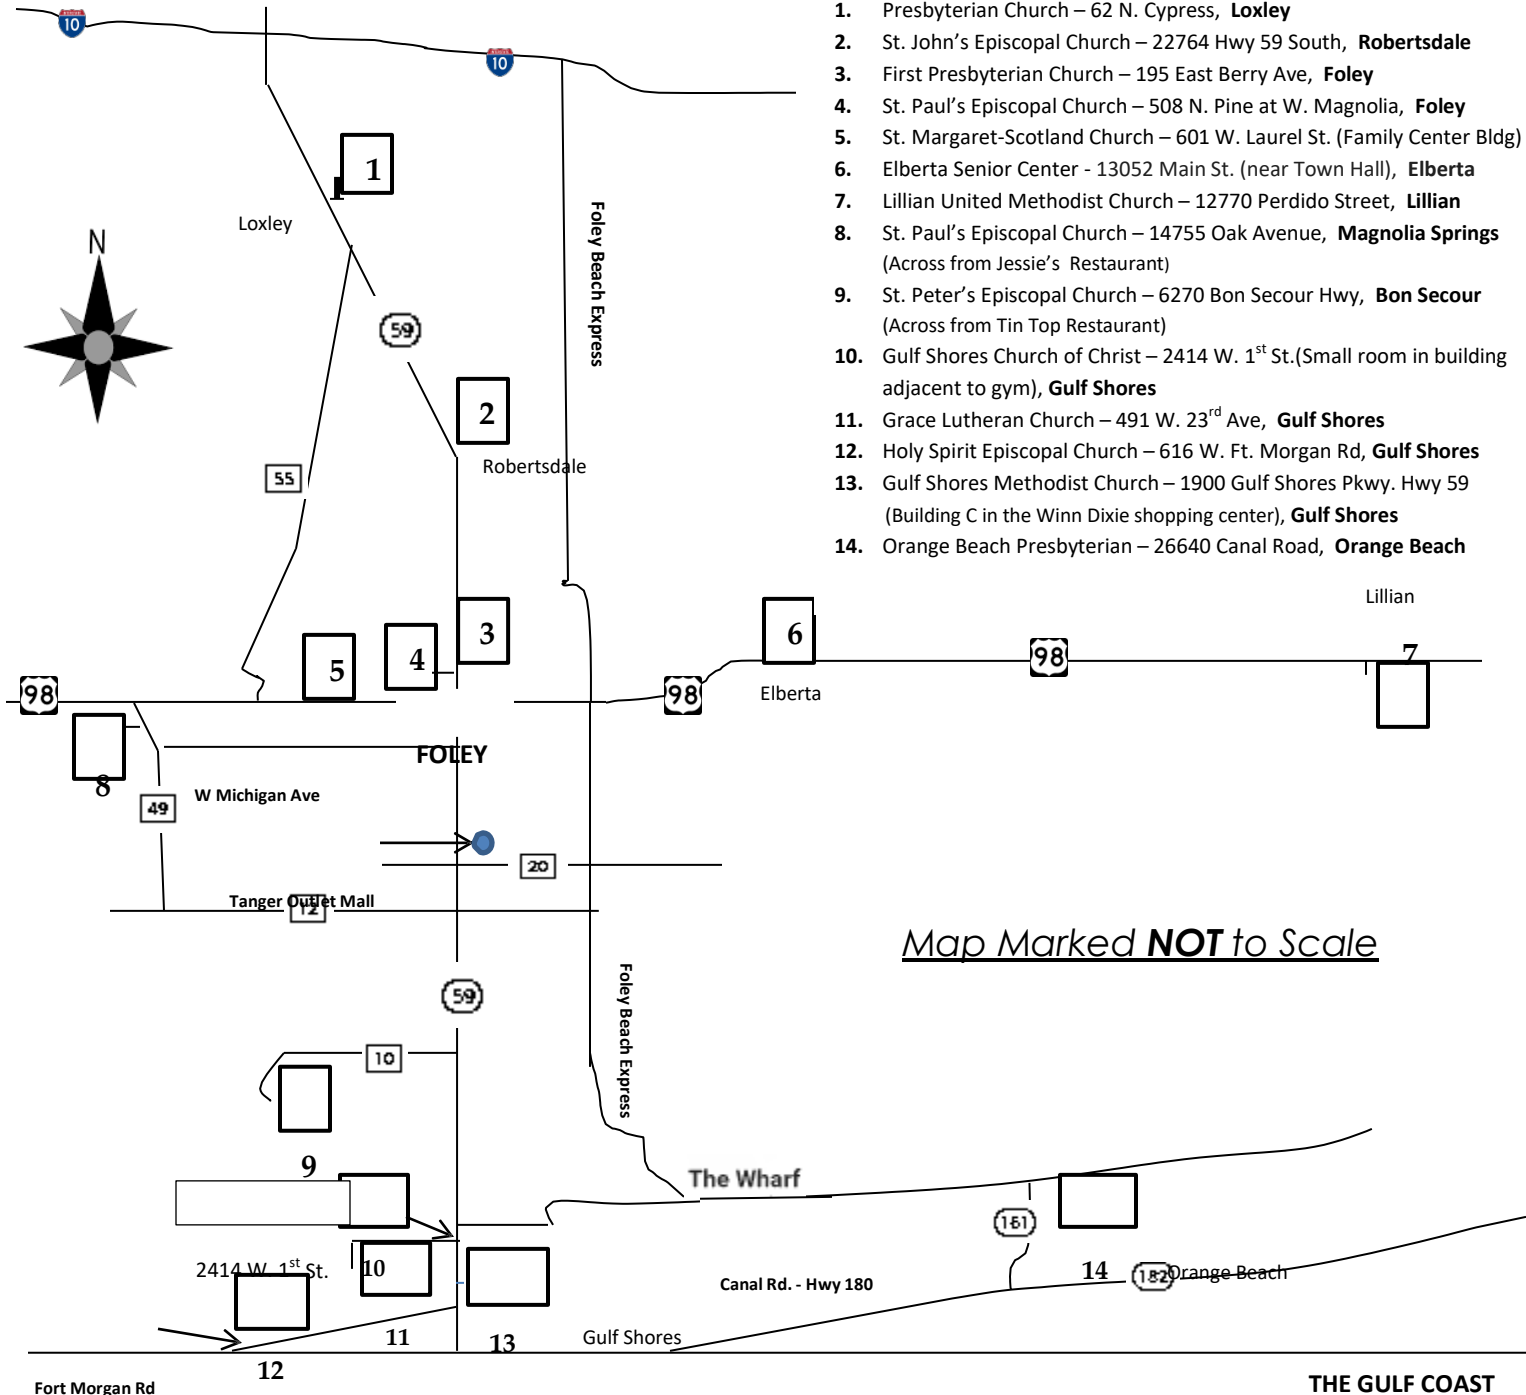

1. Presbyterian Church – 62 N. Cypress, **Loxley**
2. St. John’s Episcopal Church – 22764 Hwy 59 South, **Robertsdale**
3. First Presbyterian Church – 195 East Berry Ave, **Foley**
4. St. Paul’s Episcopal Church – 508 N. Pine at W. Magnolia, **Foley**
5. St. Margaret-Scotland Church – 601 W. Laurel St. (Family Center Bldg) **Foley**
6. Elberta Senior Center - 13052 Main St. (near Town Hall), **Elberta**
7. Lillian United Methodist Church – 12770 Perdido Street, **Lillian**
8. St. Paul’s Episcopal Church – 14755 Oak Avenue, **Magnolia Springs**
  (Across from Jessie’s Restaurant)
9. St. Peter’s Episcopal Church – 6270 Bon Secour Hwy, **Bon Secour**
  (Across from Tin Top Restaurant)
10. Gulf Shores Church of Christ – 2414 W. 1st St. (Small room in building adjacent to gym), **Gulf Shores**
11. Grace Lutheran Church – 491 W. 23rd Ave, **Gulf Shores**
12. Holy Spirit Episcopal Church – 616 W. Ft. Morgan Rd, **Gulf Shores**
13. Gulf Shores Methodist Church – 1900 Gulf Shores Pkwy. Hwy 59 (Building C in the Winn Dixie shopping center), **Gulf Shores**
14. Orange Beach Presbyterian – 26640 Canal Road, **Orange Beach**

Map Marked **NOT** to Scale