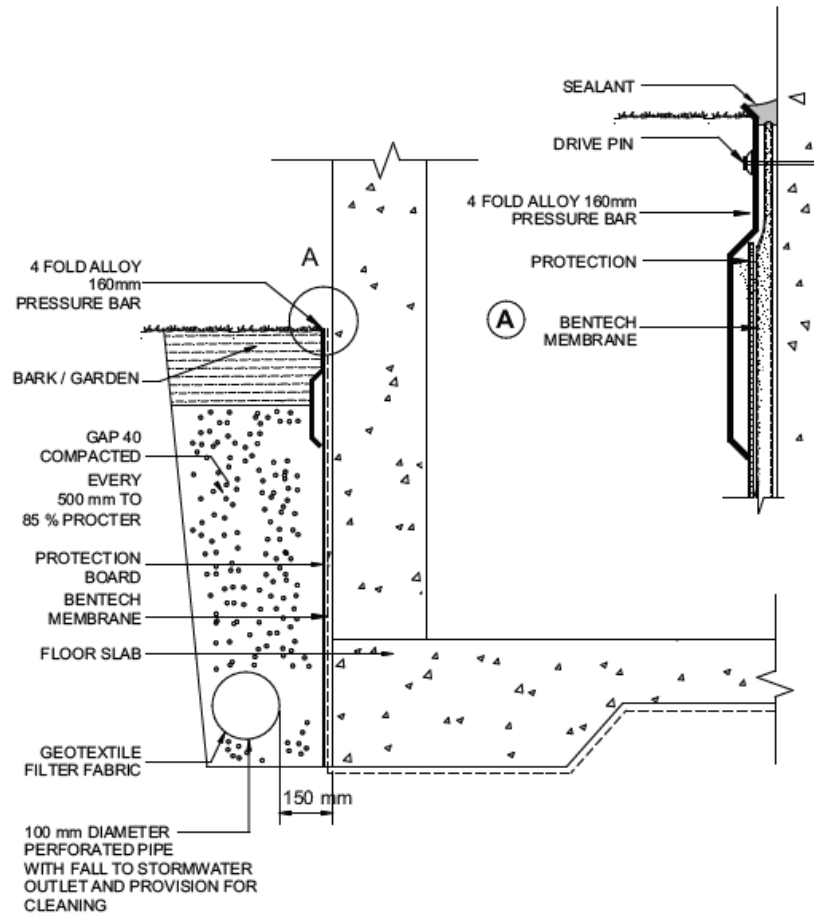

WALL FOOTING

GROUND LEVEL TERMINATION
- GRASS / BARK GARDEN -

WALL FOOTING

GROUND LEVEL TERMINATION
- CONCRETE OR ASPHALT -

Bentech Bentonite

www.bentechbentonite.co.nz

Drg Ref N° 27
Issued 2/02/22

Bentech Bentonite