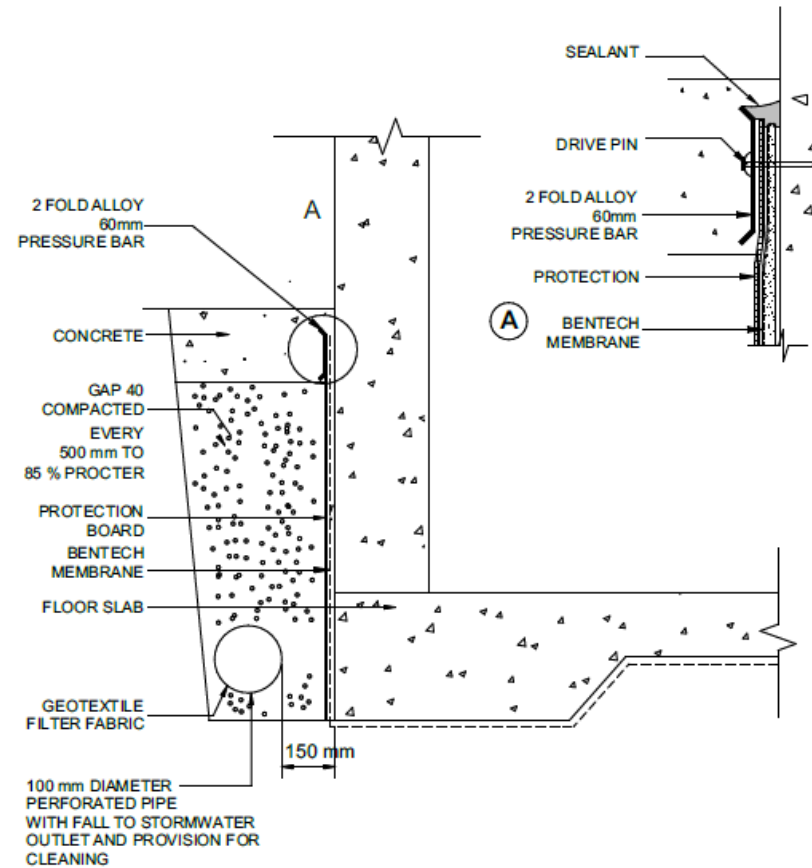

WALL FOOTING

GROUND LEVEL TERMINATION
- GRASS / BARK GARDEN -

WALL FOOTING

GROUND LEVEL TERMINATION
- CONCRETE OR ASPHALT -

Bentech Bentonite

www.bentechbentonite.co.nz

Drg Ref N° 27
Issued 2/02/22

Bentech Bentonite