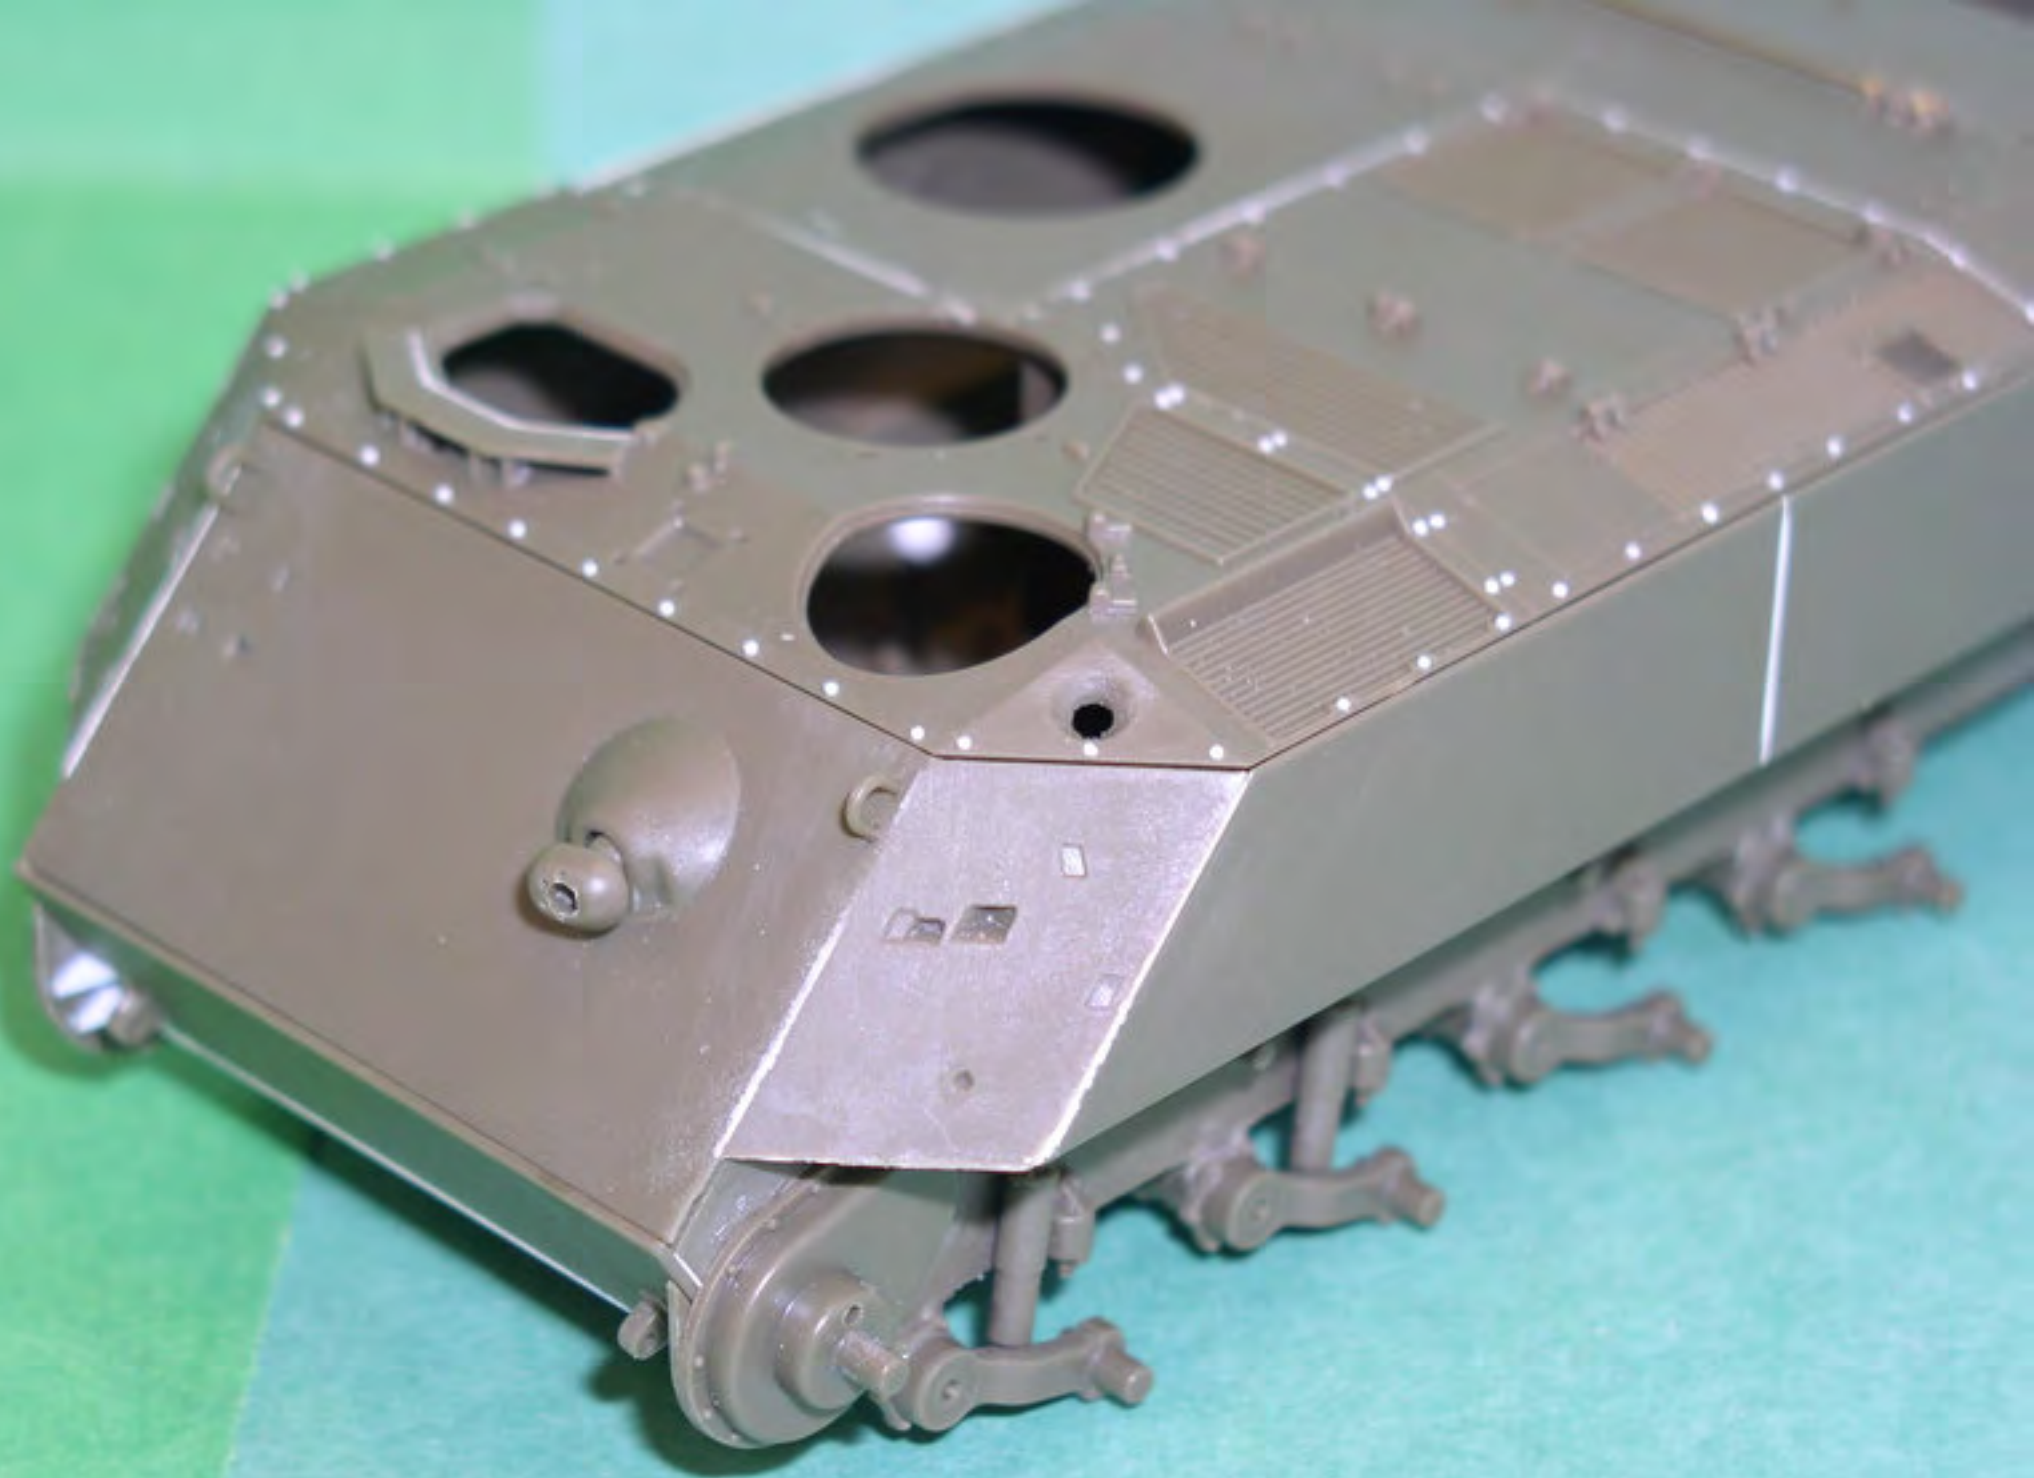

014

GATOR'S GRIP
HOBBY GLUE

Acrylic
Hobby
Glue
NON-TOXIC

RAYTHEON

Powering America Since 1906
• Made in the U.S.A. •

Woods & Digs
**WOODEN
Railway
Track**

Compatible with Wooden Railway Set 1
Set Wood Construction • Great Value

Toobs
and Food Displays

Painting

Red box with text, possibly 'Toys R Us' logo

Small sign on the table leg with text, possibly 'Toys R Us' logo

LVT-4
Water Buffalo

LEGO
TECHNICS

Firefly le...
NEW