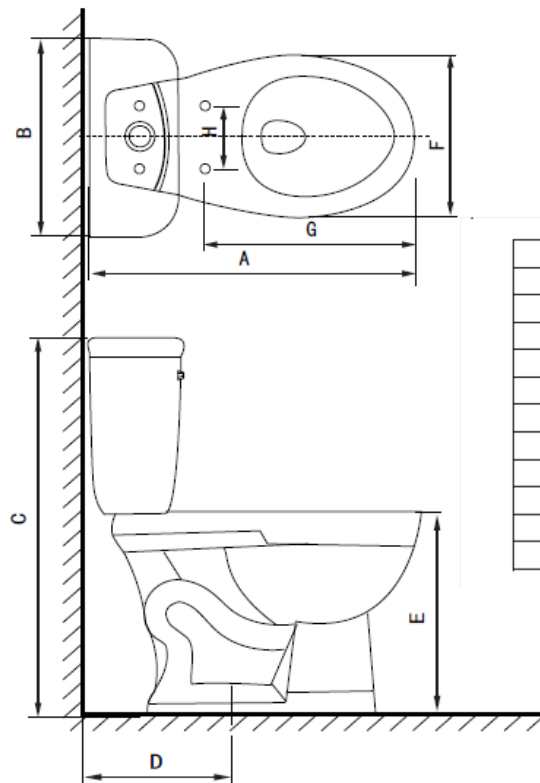

#### Features:

- 18" height from floor to the top of the bowl rim
- 1.6 GPF / 6L flush
- 2" completely glazed trapway
- 2" diameter flapper
- Anti-siphon quiet refill valve, non ballcock style
- Ceramic with jet siphon action bowl flush design
- Large water surface in bowl
- White or chrome plated trip lever
- 12 inch rough in
- With Lined tank
- Toilet seat not included, but available
- Includes two colour matched bolt caps, tank to bowl bolts and rubber tank to bowl gasket
- Available in white finish

|   | inch | mm  |
|---|------|-----|
| A | 28.5 | 725 |
| B | 17.3 | 440 |
| C | 33.5 | 850 |
| D | 12.0 | 305 |
| E | 18.1 | 460 |
| F | 14.2 | 360 |
| G | 18.5 | 470 |
| H | 5.5  | 140 |
| I | 19.7 | 500 |
| J | 9.7  | 247 |
| K | 6.0  | 152 |