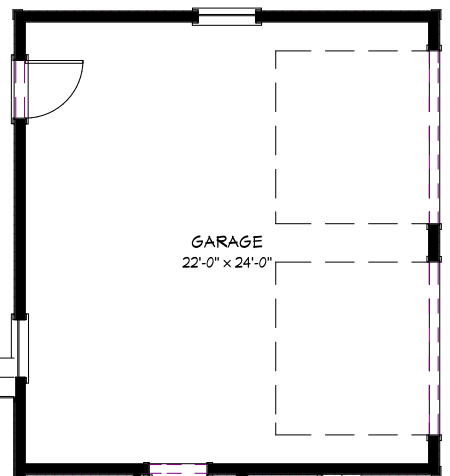

"ANDREA" FOLK VICTORIAN COTTAGE

44'-0" x 62'-0"
1,300 SF
+374 SF ATTIC
& GARAGE

ATTIC FLOOR PLAN

FIRST FLOOR PLAN