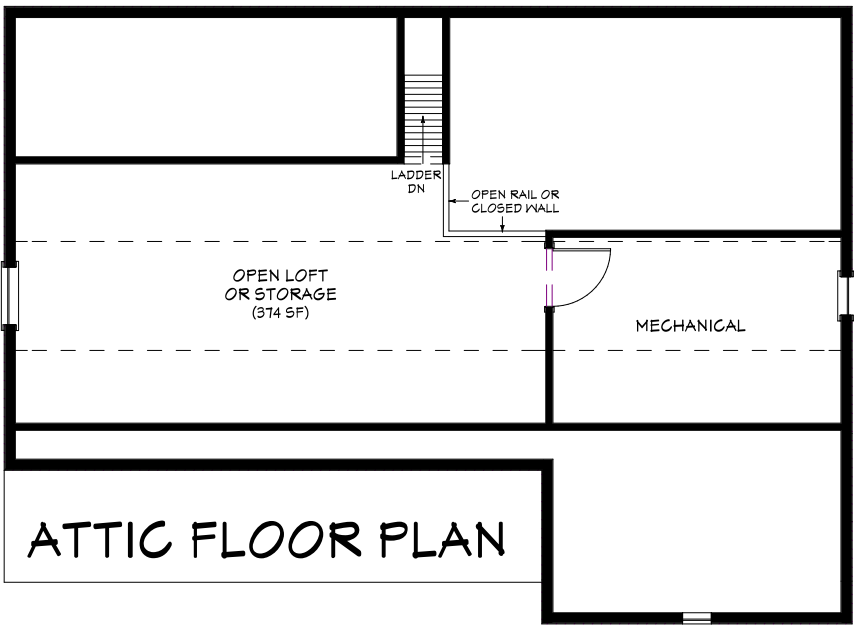

"ANDREA" FOLK VICTORIAN COTTAGE

44'-0" x 62'-0"
1,300 SF
+374 SF ATTIC
& GARAGE

ATTIC FLOOR PLAN

FIRST FLOOR PLAN