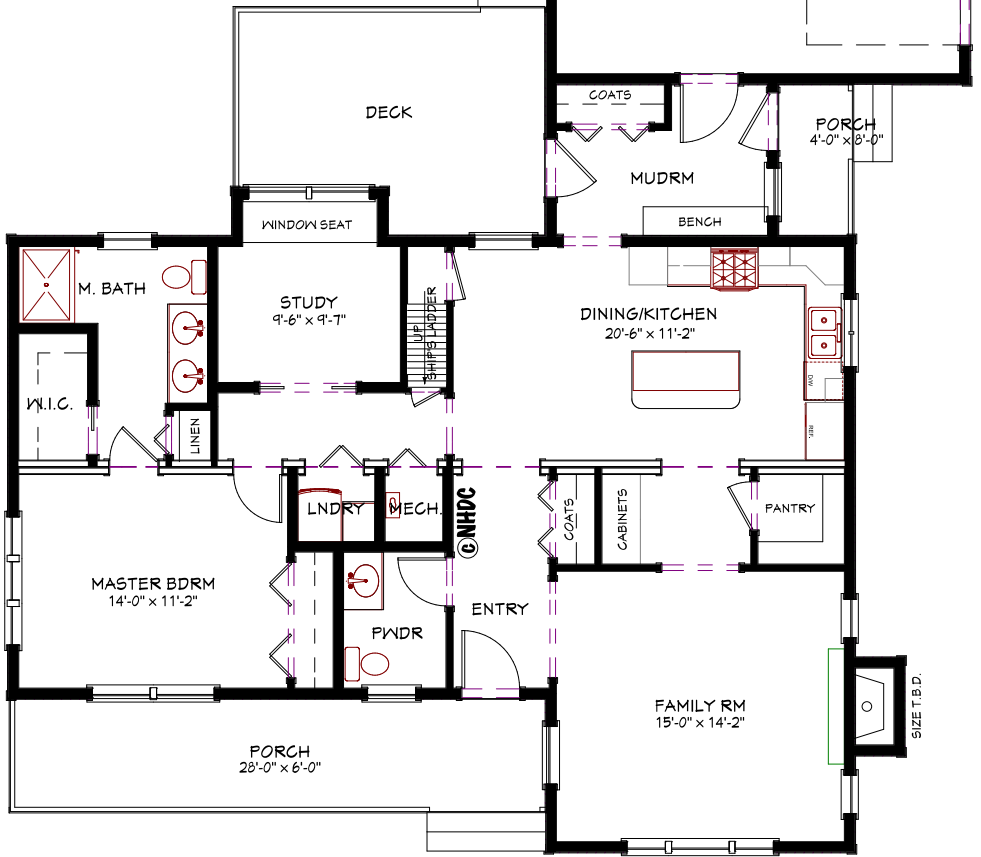

"ANDREA" FOLK VICTORIAN COTTAGE

44'-0" x 62'-0"
1,300 SF
+374 SF ATTIC
& GARAGE

ATTIC FLOOR PLAN

FIRST FLOOR PLAN