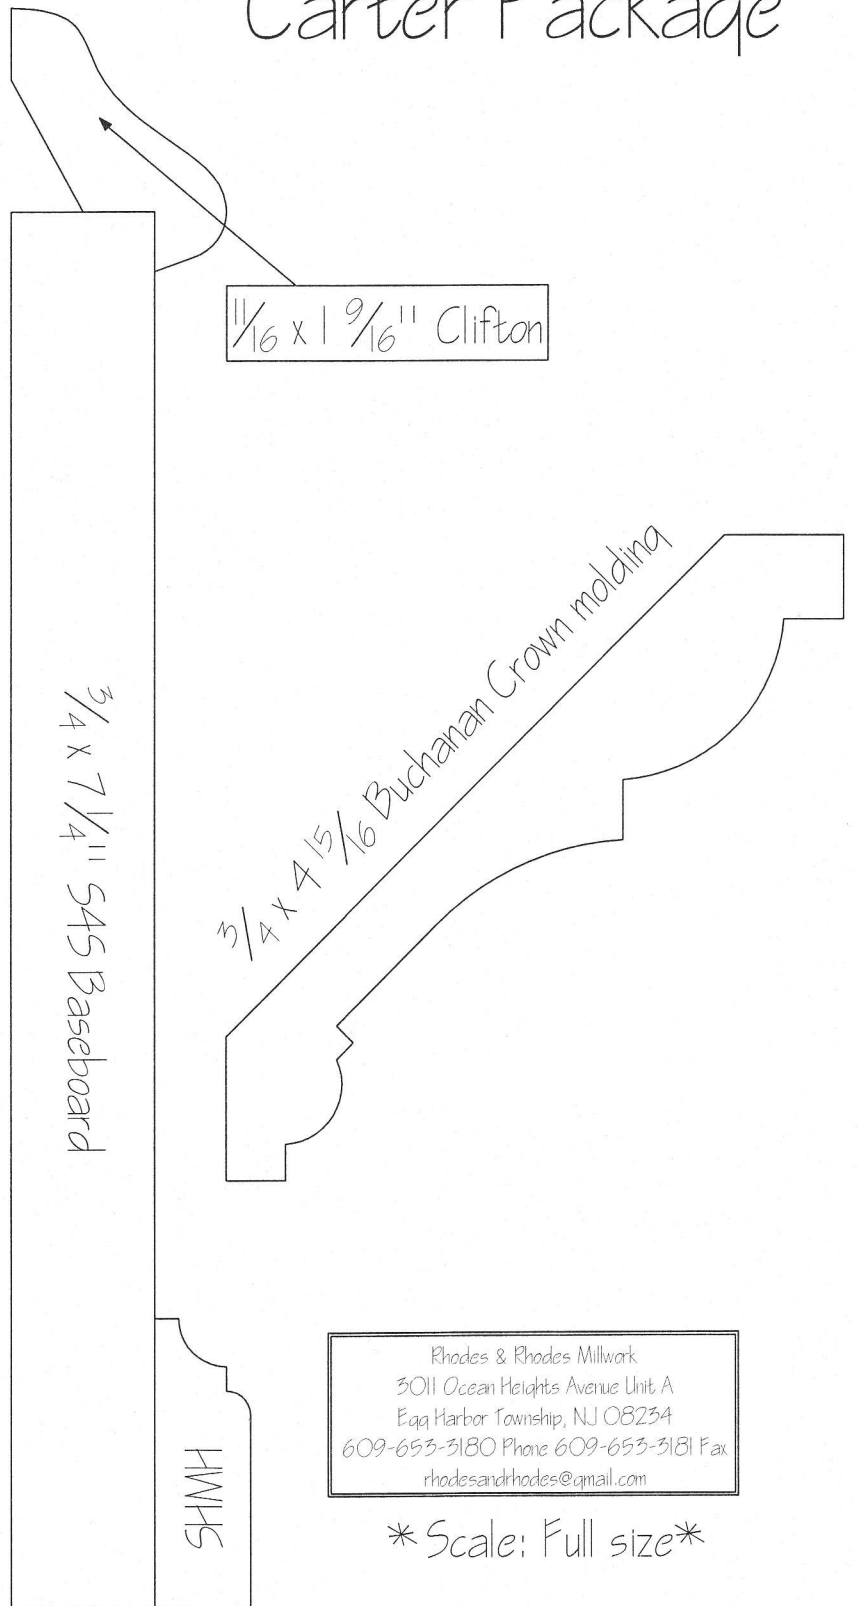

Carter Package

Rhodes & Rhodes Millwork
3011 Ocean Heights Avenue Unit A
Egg Harbor Township, NJ 08234
609-653-3180 Phone 609-653-3181 Fax
rhodesandrhodes@gmail.com

Scale: Full size

Scale: 3/4" = 1'-0"

Rhodes & Rhodes: Millwork
3011 Ocean Heights Avenue Unit A
Egg Harbor Township, NJ 08254
609-653-3180 Phone 609-653-3181 Fax
rhodesandrhodes@gmail.com

Carter Package