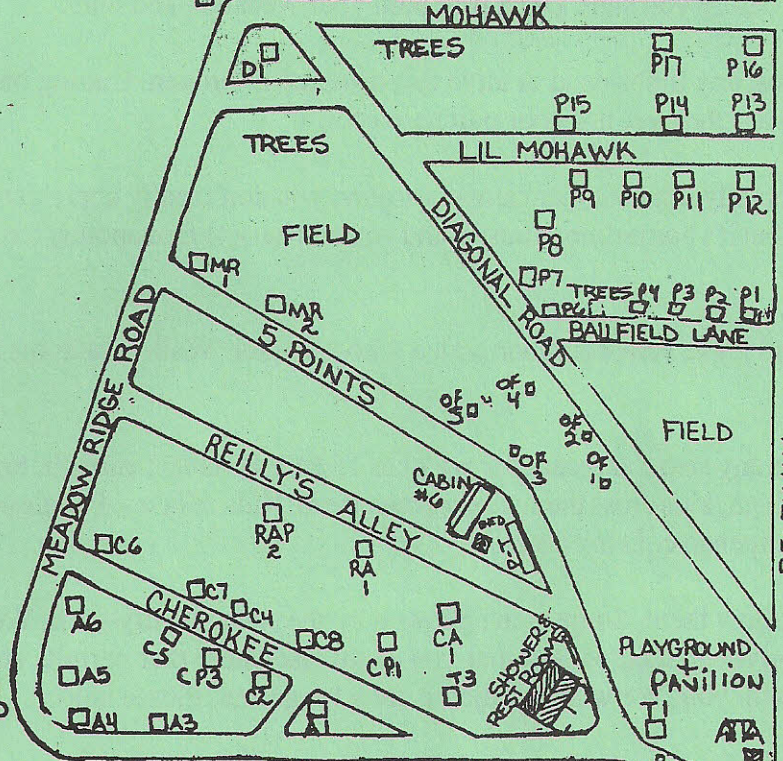

↑
TROUT
STREAM

- LOST - WOODS

WOODS

← BELTWAY

- L6
- L2B
- L2
- L1

- B15B
- B15
- B21
- B17
- B23
- P28
- P27
- P29

PINE CREST, INC.
ONE STOP FOR FAMILY FUN

PHONE: 814-752-2200
MIKE AND JO MILLS
HC1, BOX 60
CLARINGTON, PA 15828

- P25
- P26

- P28
- P24

RT 30

COOKS FOREST BRIDGE 2 MI.