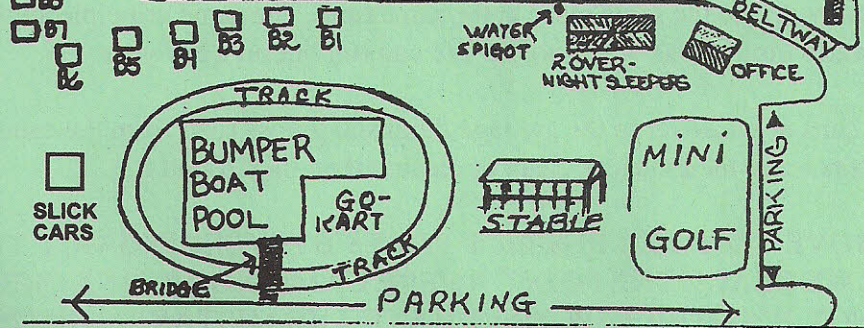

RT 30

COOKS FOREST BRIDGE 2 MI.