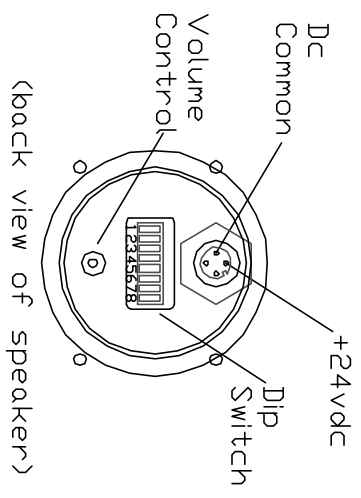

REV	DESCRIPTION	BY	DATE
A0	INITIAL RELEASE		N/A/N/A
A1	CHANGED POTENTIOMETER FROM BLUE TO BRONZE		09/25/07
A1	CHANGED TUNE DIP SWITCH SETTINGS		09/25/07
A2	90 DEGREE COUNTER CLOCKWISE ROTATION ON CONNECTOR		10/04/07

Material: ABS Plastic (Black)
 Size(Inch): 7-1/2 "dia x9-1/4" L
 Input Voltage: 24 VDC
 Maximum Current: 0.4 Amps
 Input Power(RMS): 10W
 Impedance(OHM): 8
 Frequency(Hz): 400-8K
 Volume Output: 0-120 dB

(customer supplied 4 pin micro-female)

(back view of speaker)

 SOO Solid State Controls Corporation	3040 WIXOM ROAD WIXOM, MI 48180 FAX (248) 926-4412	941 board drawing
	Form BSA Order BLS Size A NONER	Part # 941RTZ401.DWG Rev# 1 of 33