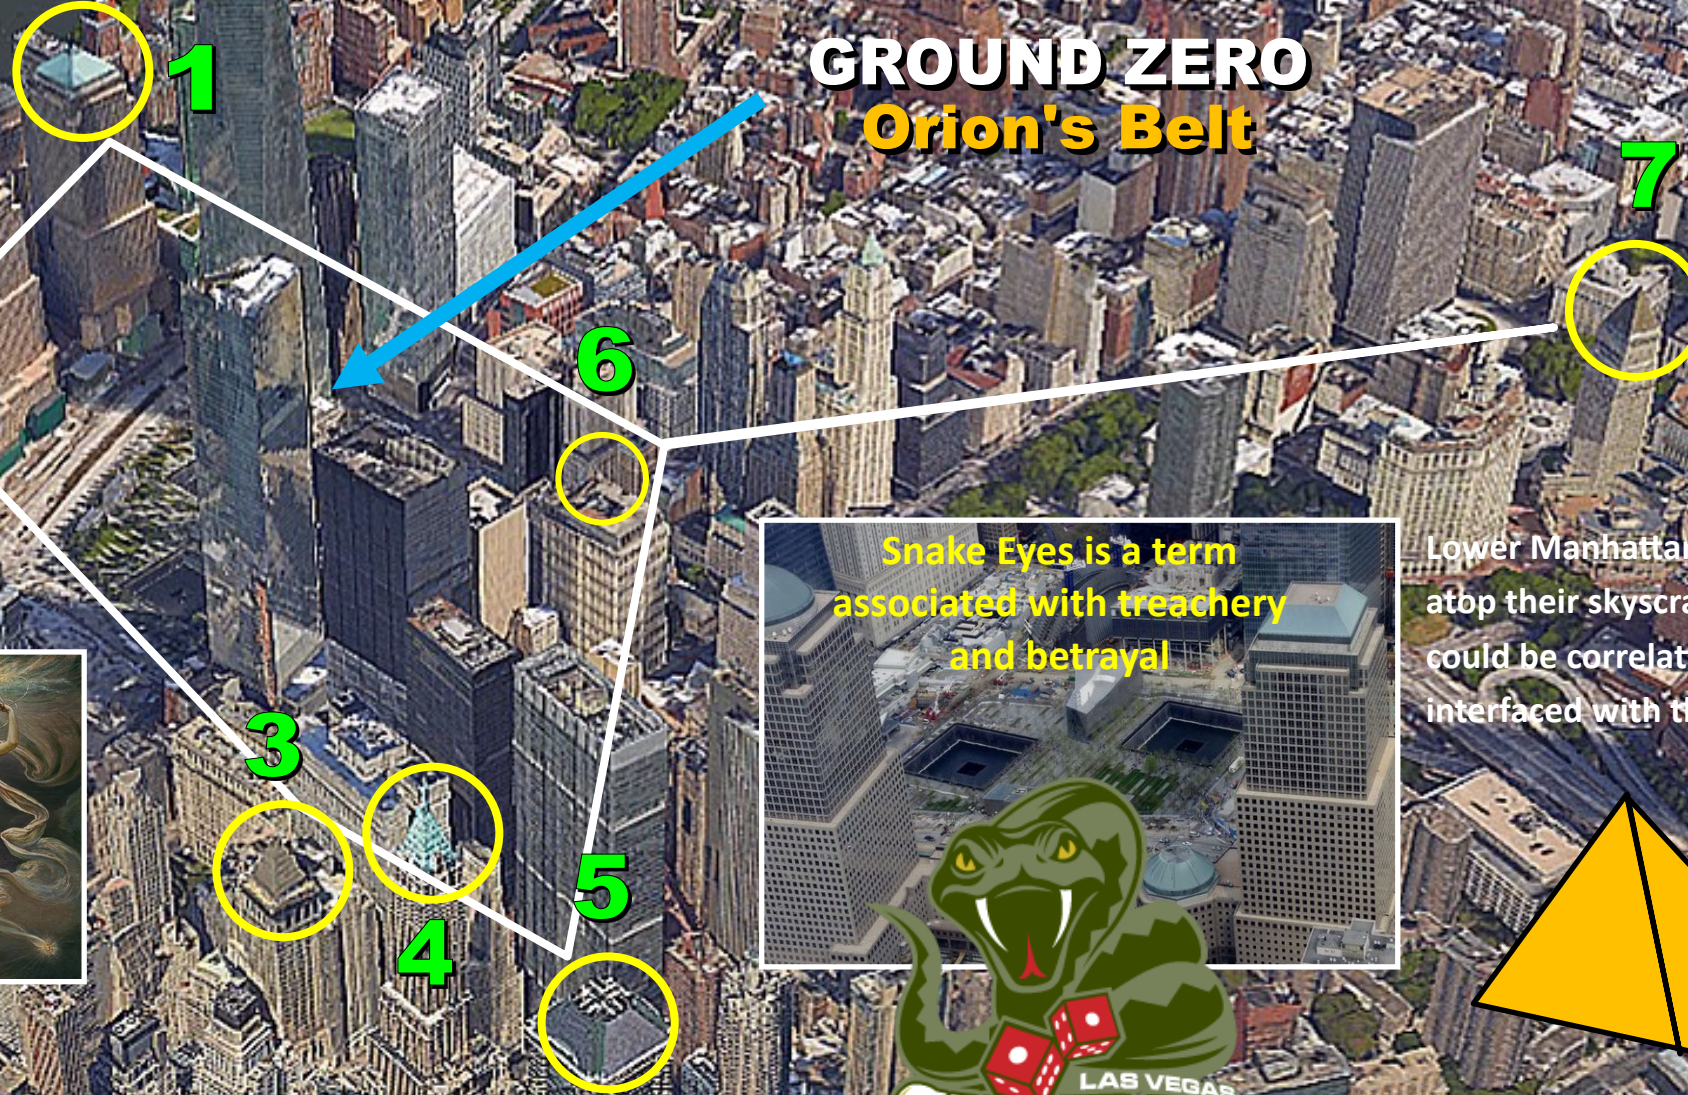

MANHATTAN PLEIADES STAR MAP

The purpose of this illustration is to associate 7 key pyramids atop skyscrapers in the heart of the Wall Street financial center. This area is adjacent Ground Zero where the Orion star map is speculated to be correlating to the 3 squares that formally made-up the Twin Towers. Out of the 100s of skyscrapers in Manhattan, it appears in Lower Manhattan there are 7 that are very prominent. Out of the 7 total, 3 are in a row next to the NYC Stock Exchange. The other 3 are encompassing Ground Zero and the last one is a bit far out of the area next to Foley Square but more precisely the building that houses the combined office of the U.S. Justice Department and the U.S. 2nd Court of Appeals. The alignment approximates the Pleiades star cluster with the 7 corresponding stars. Thus this study suggests that the 7 pyramidions on top of the 7 buildings correspond to the 7 stars of the Pleiades. As noted in prior studies, the Pleiades motif is often fused or incorporated with the Orion motif and in many cases, both are seen or configured in the same general area, if at least encrypted. In essence the Luciferians 'Builders' who have conspired to such a depiction are fusing the cosmic male sexual energies of Orion with that of the cosmic female energies of the Pleiades. The Pleiades speaks of the 7 dispensation of time as in how the

THE PLEIADES

The 7 Daughters of Atlas

GROUND ZERO Orion's Belt

Lower Manhattan financial center has 7 main pyramids atop their skyscrapers. This illustration suggests that they could be correlating to the 7 stars of the Pleiades. Such are interfaced with the Orion motif of Ground Zero.

Cabal Pyramidion correlating to Pleiadian star.