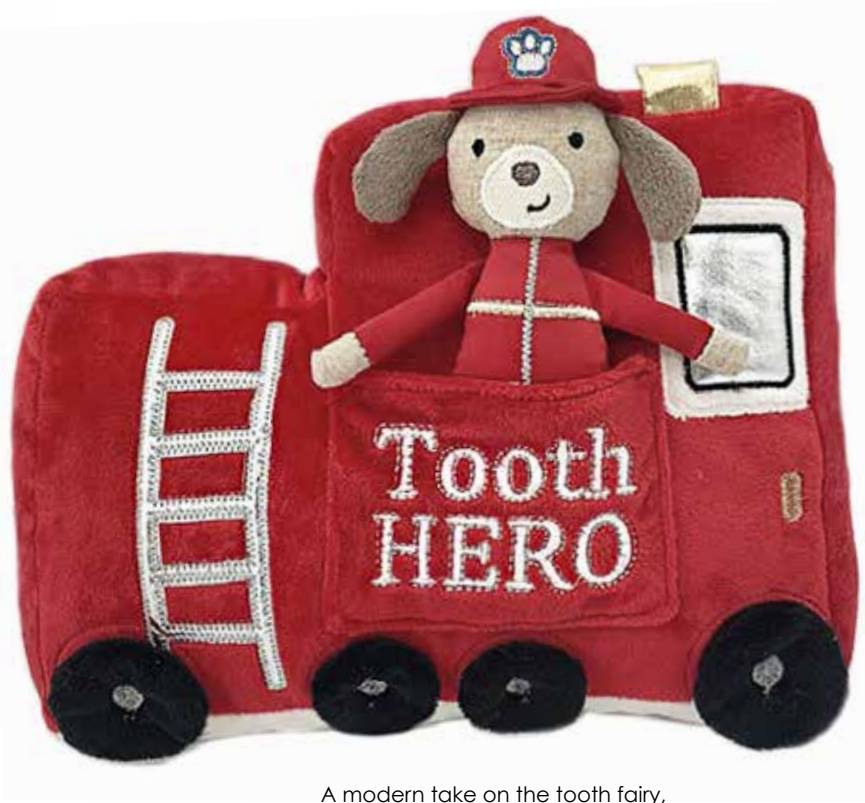

A modern take on the tooth fairy, our tooth pillow doll and pillow. A pocket on the pillow holds the all important 1st tooth!